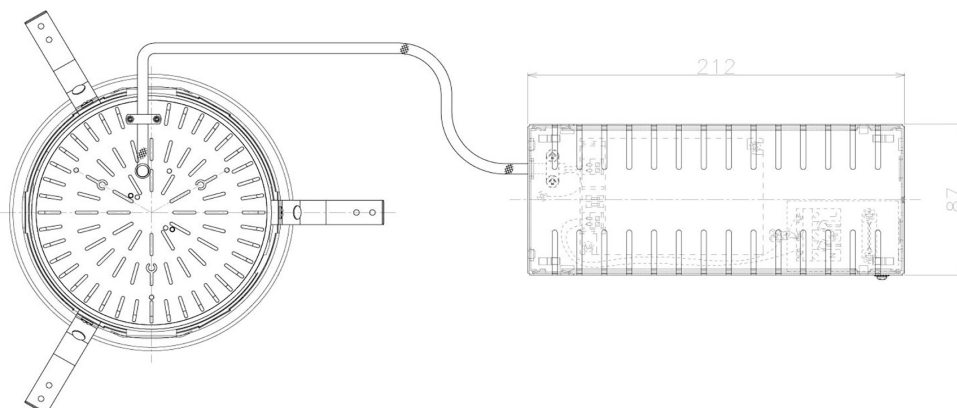

Item no. DD098-6560WW8527L

Series Name: Φ 150 Spark (Swallow Cone)

White Reflector

Installation	Recessed mount
Type	
Fixture wattage	65.3W
Beam angle	91 deg
Color Temp.	2700K
CRI	Ra>85
Luminous	6590 lm
Body	Die-cast aluminum alloy
Body finish	N/A
Trim finish	White
Reflector finish	White
IP Rate	IP20
Light source	COB module
Input Voltage	AC220~240V
Dimming Type	Non-Dimmable
Certificate	CE, CCC
Cut Hole	150mm

Height (Weight)	
65.3W	127 (1.4kg)
48.5W	127 (1.4kg)
44.3W	108 (1.2kg)
33.8W	108 (1.2kg)
30.3W	108 (1.2kg)
23.0W	78 (0.9kg)