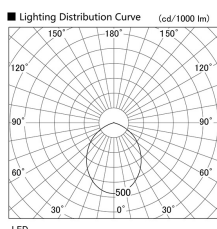

Item no. DD098-6560WW8527L

Series Name: Φ 150 Spark (Swallow Cone)

White Reflector

Installation	Recessed mount
Type	
Fixture wattage	65.3W
Beam angle	91 deg
Color Temp.	2700K
CRI	Ra>85
Luminous	6590 lm
Body	Die-cast aluminum alloy
Body finish	N/A
Trim finish	White
Reflector finish	White
IP Rate	IP20
Light source	COB module
Input Voltage	AC220~240V
Dimming Type	Non-Dimmable
Certificate	CE, CCC
Cut Hole	150mm

Height (Weight)	
65.3W	127 (1.4kg)
48.5W	127 (1.4kg)
44.3W	108 (1.2kg)
33.8W	108 (1.2kg)
30.3W	108 (1.2kg)
23.0W	78 (0.9kg)