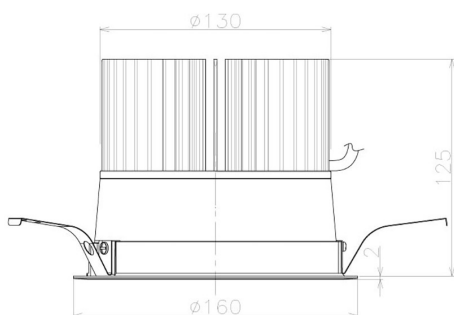

Item no. DD098-6560WW8527L

Series Name: Φ 150 Spark (Swallow Cone)

White Reflector

Installation	Recessed mount
Type	
Fixture wattage	65.3W
Beam angle	91 deg
Color Temp.	2700K
CRI	Ra>85
Luminous	6590 lm
Body	Die-cast aluminum alloy
Body finish	N/A
Trim finish	White
Reflector finish	White
IP Rate	IP20
Light source	COB module
Input Voltage	AC220~240V
Dimming Type	Non-Dimmable
Certificate	CE, CCC
Cut Hole	150mm

Height (Weight)	
65.3W	127 (1.4kg)
48.5W	127 (1.4kg)
44.3W	108 (1.2kg)
33.8W	108 (1.2kg)
30.3W	108 (1.2kg)
23.0W	78 (0.9kg)