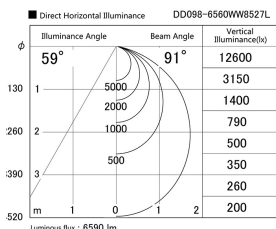

Item no. DD098-6560WW8527L

Series Name: Φ 150 Spark (Swallow Cone)

White Reflector

Installation	Recessed mount
Type	
Fixture wattage	65.3W
Beam angle	91 deg
Color Temp.	2700K
CRI	Ra>85
Luminous	6590 lm
Body	Die-cast aluminum alloy
Body finish	N/A
Trim finish	White
Reflector finish	White
IP Rate	IP20
Light source	COB module
Input Voltage	AC220~240V
Dimming Type	Non-Dimmable
Certificate	CE, CCC
Cut Hole	150mm

Height (Weight)	
65.3W	127 (1.4kg)
48.5W	127 (1.4kg)
44.3W	108 (1.2kg)
33.8W	108 (1.2kg)
30.3W	108 (1.2kg)
23.0W	78 (0.9kg)