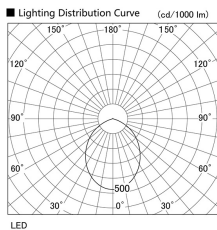

Item no. DD098-6560WW8530L

Series Name: Φ 150 Spark (Swallow Cone)

White Reflector

Installation	Recessed mount
Type	
Fixture wattage	65.3W
Beam angle	91 deg
Color Temp.	3000K
CRI	Ra>85
Luminous	6865 lm
Body	Die-cast aluminum alloy
Body finish	N/A
Trim finish	White
Reflector finish	White
IP Rate	IP20
Light source	COB module
Input Voltage	AC220~240V
Dimming Type	Non-Dimmable
Certificate	CE, CCC
Cut Hole	150mm

Height (Weight)	
65.3W	127 (1.4kg)
48.5W	127 (1.4kg)
44.3W	108 (1.2kg)
33.8W	108 (1.2kg)
30.3W	108 (1.2kg)
23.0W	78 (0.9kg)