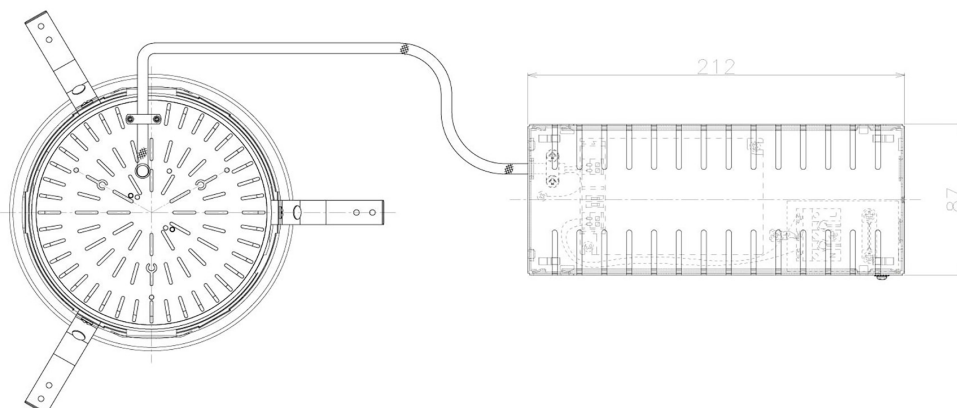

Item no. DD098-6560WW8530L

Series Name: Φ 150 Spark (Swallow Cone)

White Reflector

Installation	Recessed mount
Type	Φ 150 Spark (Swallow Cone)
Fixture wattage	65.3W
Beam angle	91 deg
Color Temp.	3000K
CRI	Ra>85
Luminous	6865 lm
Body	Die-cast aluminum alloy
Body finish	N/A
Trim finish	White
Reflector finish	White
IP Rate	IP20
Light source	COB module
Input Voltage	AC220~240V
Dimming Type	Non-Dimmable
Certificate	CE, CCC
Cut Hole	150mm

Height (Weight)	
65.3W	127 (1.4kg)
48.5W	127 (1.4kg)
44.3W	108 (1.2kg)
33.8W	108 (1.2kg)
30.3W	108 (1.2kg)
23.0W	78 (0.9kg)