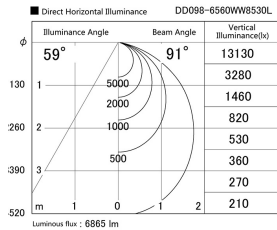

Item no. DD098-6560WW8530L

Series Name: Φ 150 Spark (Swallow Cone)

White Reflector

Installation	Recessed mount
Type	
Fixture wattage	65.3W
Beam angle	91 deg
Color Temp.	3000K
CRI	Ra>85
Luminous	6865 lm
Body	Die-cast aluminum alloy
Body finish	N/A
Trim finish	White
Reflector finish	White
IP Rate	IP20
Light source	COB module
Input Voltage	AC220~240V
Dimming Type	Non-Dimmable
Certificate	CE, CCC
Cut Hole	150mm

Height (Weight)	
65.3W	127 (1.4kg)
48.5W	127 (1.4kg)
44.3W	108 (1.2kg)
33.8W	108 (1.2kg)
30.3W	108 (1.2kg)
23.0W	78 (0.9kg)