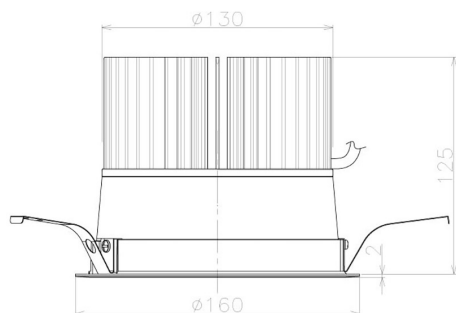

Item no. DD098-6560WW8530L

Series Name: Φ 150 Spark (Swallow Cone)

White Reflector

Installation	Recessed mount
Type	Φ 150 Spark (Swallow Cone)
Fixture wattage	65.3W
Beam angle	91 deg
Color Temp.	3000K
CRI	Ra>85
Luminous	6865 lm
Body	Die-cast aluminum alloy
Body finish	N/A
Trim finish	White
Reflector finish	White
IP Rate	IP20
Light source	COB module
Input Voltage	AC220~240V
Dimming Type	Non-Dimmable
Certificate	CE, CCC
Cut Hole	150mm

Height (Weight)	
65.3W	127 (1.4kg)
48.5W	127 (1.4kg)
44.3W	108 (1.2kg)
33.8W	108 (1.2kg)
30.3W	108 (1.2kg)
23.0W	78 (0.9kg)