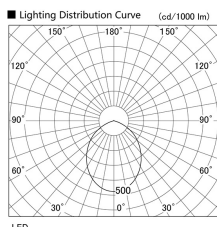

Item no. DD098-6560WW8530L

Series Name: Φ 150 Spark (Swallow Cone)

White Reflector

Installation	Recessed mount
Type	Φ 150 Spark (Swallow Cone)
Fixture wattage	65.3W
Beam angle	91 deg
Color Temp.	3000K
CRI	Ra>85
Luminous	6865 lm
Body	Die-cast aluminum alloy
Body finish	N/A
Trim finish	White
Reflector finish	White
IP Rate	IP20
Light source	COB module
Input Voltage	AC220~240V
Dimming Type	Non-Dimmable
Certificate	CE, CCC
Cut Hole	150mm

Height (Weight)	
65.3W	127 (1.4kg)
48.5W	127 (1.4kg)
44.3W	108 (1.2kg)
33.8W	108 (1.2kg)
30.3W	108 (1.2kg)
23.0W	78 (0.9kg)