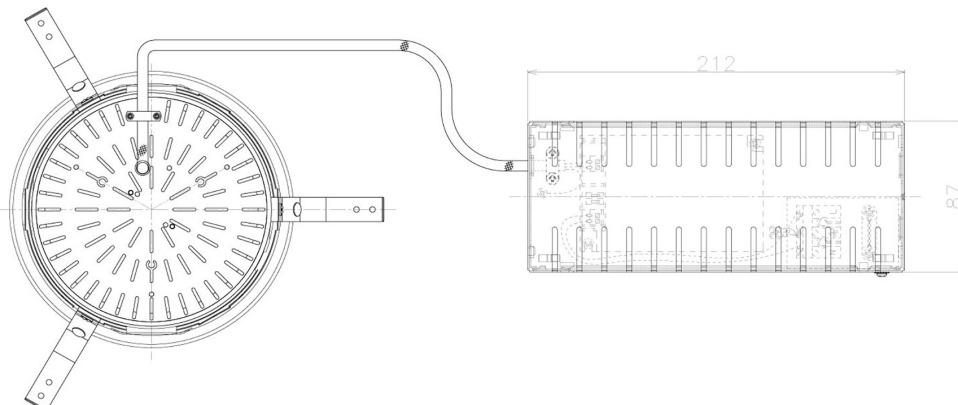

Item no. DD098-6560WW8530L

Series Name: Φ 150 Spark (Swallow Cone)

White Reflector

Installation	Recessed mount
Type	
Fixture wattage	65.3W
Beam angle	91 deg
Color Temp.	3000K
CRI	Ra>85
Luminous	6865 lm
Body	Die-cast aluminum alloy
Body finish	N/A
Trim finish	White
Reflector finish	White
IP Rate	IP20
Light source	COB module
Input Voltage	AC220~240V
Dimming Type	Non-Dimmable
Certificate	CE, CCC
Cut Hole	150mm

Height (Weight)	
65.3W	127 (1.4kg)
48.5W	127 (1.4kg)
44.3W	108 (1.2kg)
33.8W	108 (1.2kg)
30.3W	108 (1.2kg)
23.0W	78 (0.9kg)