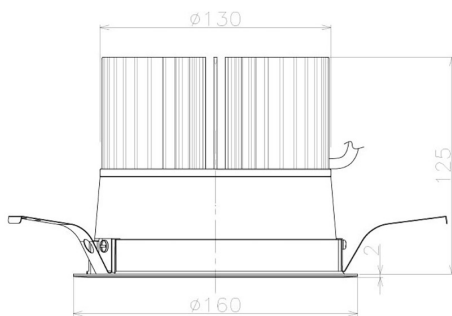

Item no. DD098-6560WW8530L

Series Name: Φ 150 Spark (Swallow Cone)

White Reflector

Installation	Recessed mount
Type	
Fixture wattage	65.3W
Beam angle	91 deg
Color Temp.	3000K
CRI	Ra>85
Luminous	6865 lm
Body	Die-cast aluminum alloy
Body finish	N/A
Trim finish	White
Reflector finish	White
IP Rate	IP20
Light source	COB module
Input Voltage	AC220~240V
Dimming Type	Non-Dimmable
Certificate	CE, CCC
Cut Hole	150mm

Height (Weight)	
65.3W	127 (1.4kg)
48.5W	127 (1.4kg)
44.3W	108 (1.2kg)
33.8W	108 (1.2kg)
30.3W	108 (1.2kg)
23.0W	78 (0.9kg)