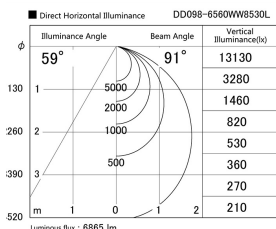

Item no. DD098-6560WW8530L

Series Name: Φ 150 Spark (Swallow Cone)

White Reflector

Installation	Recessed mount
Type	Φ 150 Spark (Swallow Cone)
Fixture wattage	65.3W
Beam angle	91 deg
Color Temp.	3000K
CRI	Ra>85
Luminous	6865 lm
Body	Die-cast aluminum alloy
Body finish	N/A
Trim finish	White
Reflector finish	White
IP Rate	IP20
Light source	COB module
Input Voltage	AC220~240V
Dimming Type	Non-Dimmable
Certificate	CE, CCC
Cut Hole	150mm

Height (Weight)	
65.3W	127 (1.4kg)
48.5W	127 (1.4kg)
44.3W	108 (1.2kg)
33.8W	108 (1.2kg)
30.3W	108 (1.2kg)
23.0W	78 (0.9kg)