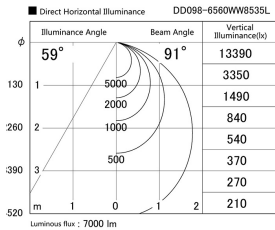

Item no. DD098-6560WW8535L

Series Name: Φ 150 Spark (Swallow Cone)

White Reflector

Installation	Recessed mount
Type	
Fixture wattage	65.3W
Beam angle	91 deg
Color Temp.	3500K
CRI	Ra>85
Luminous	7002 lm
Body	Die-cast aluminum alloy
Body finish	N/A
Trim finish	White
Reflector finish	White
IP Rate	IP20
Light source	COB module
Input Voltage	AC220~240V
Dimming Type	Non-Dimmable
Certificate	CE, CCC
Cut Hole	150mm

Height (Weight)	
65.3W	127 (1.4kg)
48.5W	127 (1.4kg)
44.3W	108 (1.2kg)
33.8W	108 (1.2kg)
30.3W	108 (1.2kg)
23.0W	78 (0.9kg)