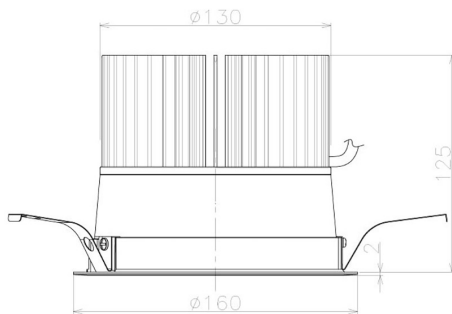

Item no. DD098-6560WW8535L

Series Name: Φ 150 Spark (Swallow Cone)

White Reflector

Installation	Recessed mount
Type	Φ 150 Spark (Swallow Cone)
Fixture wattage	65.3W
Beam angle	91 deg
Color Temp.	3500K
CRI	Ra>85
Luminous	7002 lm
Body	Die-cast aluminum alloy
Body finish	N/A
Trim finish	White
Reflector finish	White
IP Rate	IP20
Light source	COB module
Input Voltage	AC220~240V
Dimming Type	Non-Dimmable
Certificate	CE, CCC
Cut Hole	150mm

Height (Weight)	
65.3W	127 (1.4kg)
48.5W	127 (1.4kg)
44.3W	108 (1.2kg)
33.8W	108 (1.2kg)
30.3W	108 (1.2kg)
23.0W	78 (0.9kg)