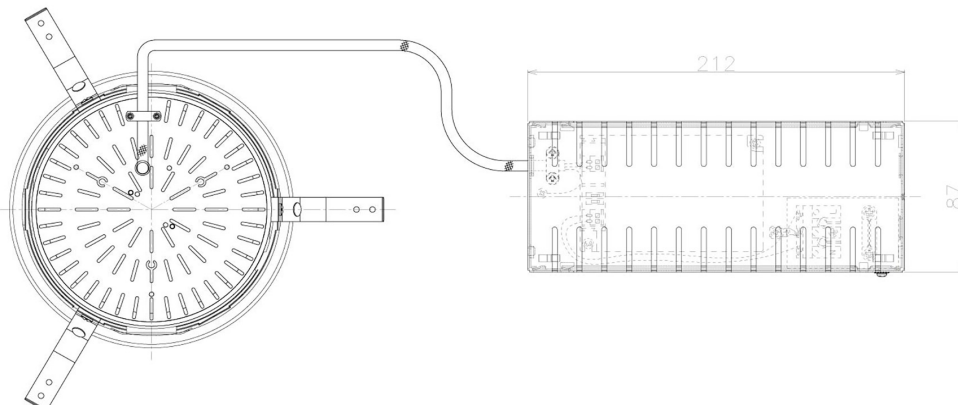

Item no. DD098-6560WW8535L

Series Name: Φ 150 Spark (Swallow Cone)

White Reflector

Installation	Recessed mount
Type	Φ 150 Spark (Swallow Cone)
Fixture wattage	65.3W
Beam angle	91 deg
Color Temp.	3500K
CRI	Ra>85
Luminous	7002 lm
Body	Die-cast aluminum alloy
Body finish	N/A
Trim finish	White
Reflector finish	White
IP Rate	IP20
Light source	COB module
Input Voltage	AC220~240V
Dimming Type	Non-Dimmable
Certificate	CE, CCC
Cut Hole	150mm

Height (Weight)	
65.3W	127 (1.4kg)
48.5W	127 (1.4kg)
44.3W	108 (1.2kg)
33.8W	108 (1.2kg)
30.3W	108 (1.2kg)
23.0W	78 (0.9kg)