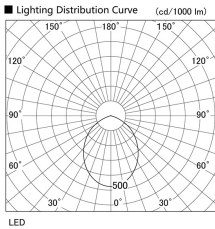

Item no. DD098-6560WW8535L

Series Name: Φ 150 Spark (Swallow Cone)

White Reflector

Installation	Recessed mount
Type	Φ 150 Spark (Swallow Cone)
Fixture wattage	65.3W
Beam angle	91 deg
Color Temp.	3500K
CRI	Ra>85
Luminous	7002 lm
Body	Die-cast aluminum alloy
Body finish	N/A
Trim finish	White
Reflector finish	White
IP Rate	IP20
Light source	COB module
Input Voltage	AC220~240V
Dimming Type	Non-Dimmable
Certificate	CE, CCC
Cut Hole	150mm

Height (Weight)	
65.3W	127 (1.4kg)
48.5W	127 (1.4kg)
44.3W	108 (1.2kg)
33.8W	108 (1.2kg)
30.3W	108 (1.2kg)
23.0W	78 (0.9kg)