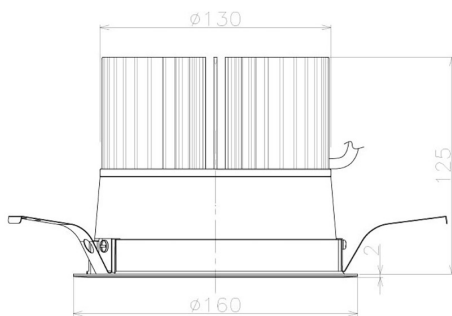

Item no. DD098-6560WW8535L

Series Name: Φ 150 Spark (Swallow Cone)

White Reflector

Installation	Recessed mount
Type	
Fixture wattage	65.3W
Beam angle	91 deg
Color Temp.	3500K
CRI	Ra>85
Luminous	7002 lm
Body	Die-cast aluminum alloy
Body finish	N/A
Trim finish	White
Reflector finish	White
IP Rate	IP20
Light source	COB module
Input Voltage	AC220~240V
Dimming Type	Non-Dimmable
Certificate	CE, CCC
Cut Hole	150mm

Height (Weight)	
65.3W	127 (1.4kg)
48.5W	127 (1.4kg)
44.3W	108 (1.2kg)
33.8W	108 (1.2kg)
30.3W	108 (1.2kg)
23.0W	78 (0.9kg)