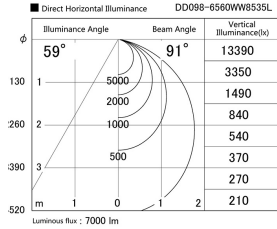

Item no. DD098-6560WW8535L

Series Name: Φ 150 Spark (Swallow Cone)

White Reflector

Installation	Recessed mount
Type	Φ 150 Spark (Swallow Cone)
Fixture wattage	65.3W
Beam angle	91 deg
Color Temp.	3500K
CRI	Ra>85
Luminous	7002 lm
Body	Die-cast aluminum alloy
Body finish	N/A
Trim finish	White
Reflector finish	White
IP Rate	IP20
Light source	COB module
Input Voltage	AC220~240V
Dimming Type	Non-Dimmable
Certificate	CE, CCC
Cut Hole	150mm

Height (Weight)	
65.3W	127 (1.4kg)
48.5W	127 (1.4kg)
44.3W	108 (1.2kg)
33.8W	108 (1.2kg)
30.3W	108 (1.2kg)
23.0W	78 (0.9kg)