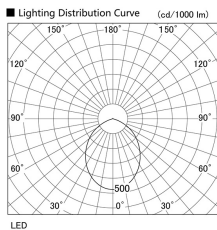

Item no. DD098-6560WW8535L

Series Name: Φ 150 Spark (Swallow Cone)

White Reflector

Installation	Recessed mount
Type	
Fixture wattage	65.3W
Beam angle	91 deg
Color Temp.	3500K
CRI	Ra>85
Luminous	7002 lm
Body	Die-cast aluminum alloy
Body finish	N/A
Trim finish	White
Reflector finish	White
IP Rate	IP20
Light source	COB module
Input Voltage	AC220~240V
Dimming Type	Non-Dimmable
Certificate	CE, CCC
Cut Hole	150mm

Height (Weight)	
65.3W	127 (1.4kg)
48.5W	127 (1.4kg)
44.3W	108 (1.2kg)
33.8W	108 (1.2kg)
30.3W	108 (1.2kg)
23.0W	78 (0.9kg)