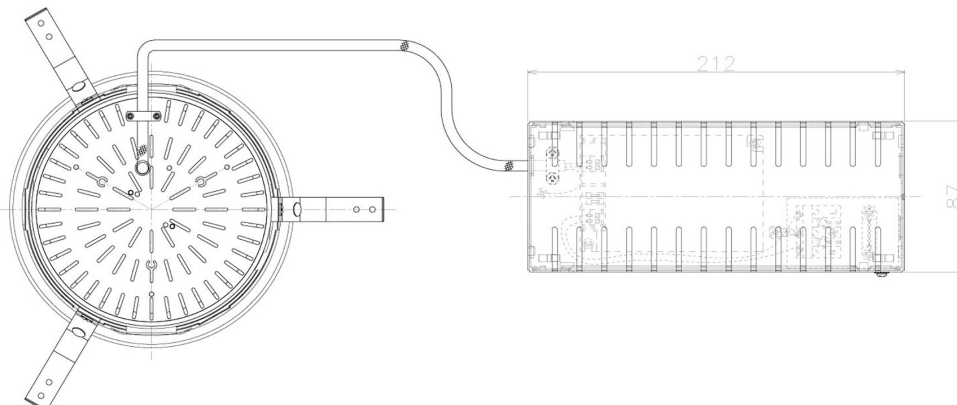

Item no. DD098-6560WW8535L

Series Name: Φ 150 Spark (Swallow Cone)

White Reflector

Installation	Recessed mount
Type	
Fixture wattage	65.3W
Beam angle	91 deg
Color Temp.	3500K
CRI	Ra>85
Luminous	7002 lm
Body	Die-cast aluminum alloy
Body finish	N/A
Trim finish	White
Reflector finish	White
IP Rate	IP20
Light source	COB module
Input Voltage	AC220~240V
Dimming Type	Non-Dimmable
Certificate	CE, CCC
Cut Hole	150mm

Height (Weight)	
65.3W	127 (1.4kg)
48.5W	127 (1.4kg)
44.3W	108 (1.2kg)
33.8W	108 (1.2kg)
30.3W	108 (1.2kg)
23.0W	78 (0.9kg)