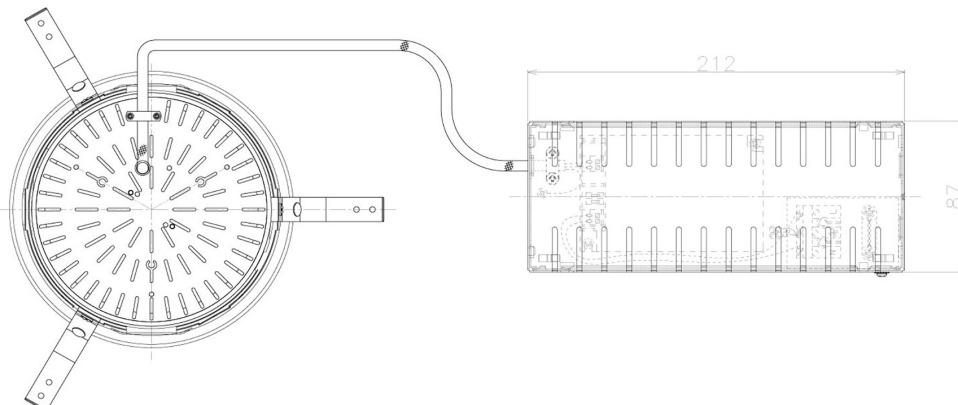

Item no. DD098-6560WW8540L

Series Name: Φ 150 Spark (Swallow Cone)

White Reflector

Installation	Recessed mount
Type	
Fixture wattage	65.3W
Beam angle	91 deg
Color Temp.	4000K
CRI	Ra>85
Luminous	7071 lm
Body	Die-cast aluminum alloy
Body finish	N/A
Trim finish	White
Reflector finish	White
IP Rate	IP20
Light source	COB module
Input Voltage	AC220~240V
Dimming Type	Non-Dimmable
Certificate	CE, CCC
Cut Hole	150mm

Height (Weight)	
65.3W	127 (1.4kg)
48.5W	127 (1.4kg)
44.3W	108 (1.2kg)
33.8W	108 (1.2kg)
30.3W	108 (1.2kg)
23.0W	78 (0.9kg)