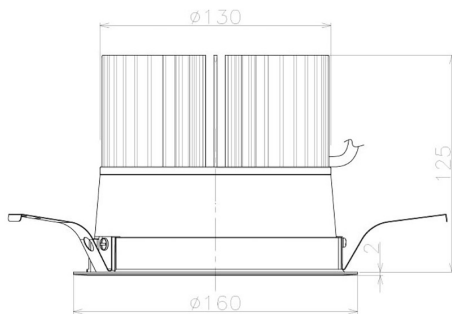

Item no. DD098-6560WW8540L

Series Name: Φ 150 Spark (Swallow Cone)

White Reflector

Installation	Recessed mount
Type	
Fixture wattage	65.3W
Beam angle	91 deg
Color Temp.	4000K
CRI	Ra>85
Luminous	7071 lm
Body	Die-cast aluminum alloy
Body finish	N/A
Trim finish	White
Reflector finish	White
IP Rate	IP20
Light source	COB module
Input Voltage	AC220~240V
Dimming Type	Non-Dimmable
Certificate	CE, CCC
Cut Hole	150mm

Height (Weight)	
65.3W	127 (1.4kg)
48.5W	127 (1.4kg)
44.3W	108 (1.2kg)
33.8W	108 (1.2kg)
30.3W	108 (1.2kg)
23.0W	78 (0.9kg)