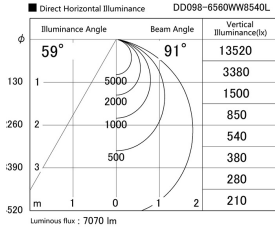

Item no. DD098-6560WW8540L

Series Name: Φ 150 Spark (Swallow Cone)

White Reflector

Installation	Recessed mount
Type	
Fixture wattage	65.3W
Beam angle	91 deg
Color Temp.	4000K
CRI	Ra>85
Luminous	7071 lm
Body	Die-cast aluminum alloy
Body finish	N/A
Trim finish	White
Reflector finish	White
IP Rate	IP20
Light source	COB module
Input Voltage	AC220~240V
Dimming Type	Non-Dimmable
Certificate	CE, CCC
Cut Hole	150mm

Height (Weight)	
65.3W	127 (1.4kg)
48.5W	127 (1.4kg)
44.3W	108 (1.2kg)
33.8W	108 (1.2kg)
30.3W	108 (1.2kg)
23.0W	78 (0.9kg)