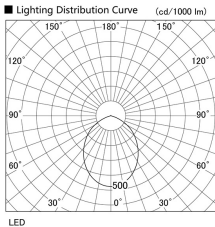

Item no. DD098-6560WW8540L

Series Name: Φ 150 Spark (Swallow Cone)

White Reflector

Installation	Recessed mount
Type	
Fixture wattage	65.3W
Beam angle	91 deg
Color Temp.	4000K
CRI	Ra>85
Luminous	7071 lm
Body	Die-cast aluminum alloy
Body finish	N/A
Trim finish	White
Reflector finish	White
IP Rate	IP20
Light source	COB module
Input Voltage	AC220~240V
Dimming Type	Non-Dimmable
Certificate	CE, CCC
Cut Hole	150mm

Height (Weight)	
65.3W	127 (1.4kg)
48.5W	127 (1.4kg)
44.3W	108 (1.2kg)
33.8W	108 (1.2kg)
30.3W	108 (1.2kg)
23.0W	78 (0.9kg)