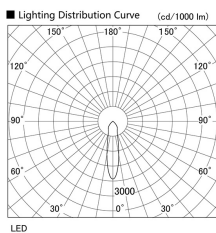

Item no. DD098-2520MW8527L

Series Name: Φ 150 Spark (Swallow Cone)

Installation	Recessed mount
Type	
Fixture wattage	23W
Beam angle	23 deg
Color Temp.	2700K
CRI	Ra>85
Luminous	2280 lm
Body	Die-cast aluminum alloy
Body finish	N/A
Trim finish	White
Reflector finish	Mirror
IP Rate	IP20
Light source	COB module
Input Voltage	AC220~240V
Dimming Type	Non-Dimmable
Certificate	CE, CCC
Cut Hole	150mm

Height (Weight)	
65.3W	127 (1.4kg)
48.5W	127 (1.4kg)
44.3W	108 (1.2kg)
33.8W	108 (1.2kg)
30.3W	108 (1.2kg)
23.0W	78 (0.9kg)