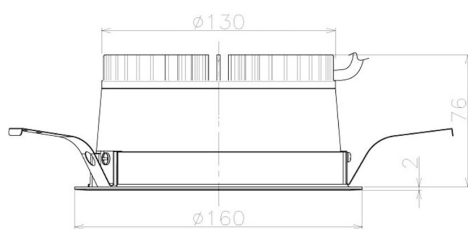

Item no. DD098-2520MW8527L

Series Name: Φ 150 Spark (Swallow Cone)

Installation	Recessed mount
Type	
Fixture wattage	23W
Beam angle	23 deg
Color Temp.	2700K
CRI	Ra>85
Luminous	2280 lm
Body	Die-cast aluminum alloy
Body finish	N/A
Trim finish	White
Reflector finish	Mirror
IP Rate	IP20
Light source	COB module
Input Voltage	AC220~240V
Dimming Type	Non-Dimmable
Certificate	CE, CCC
Cut Hole	150mm

Height (Weight)	
65.3W	127 (1.4kg)
48.5W	127 (1.4kg)
44.3W	108 (1.2kg)
33.8W	108 (1.2kg)
30.3W	108 (1.2kg)
23.0W	78 (0.9kg)