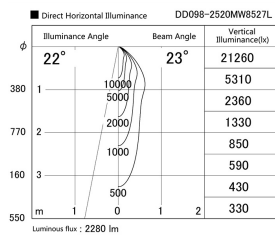

Item no. DD098-2520MW8527L

Series Name: Φ 150 Spark (Swallow Cone)

Installation	Recessed mount
Type	
Fixture wattage	23W
Beam angle	23 deg
Color Temp.	2700K
CRI	Ra>85
Luminous	2280 lm
Body	Die-cast aluminum alloy
Body finish	N/A
Trim finish	White
Reflector finish	Mirror
IP Rate	IP20
Light source	COB module
Input Voltage	AC220~240V
Dimming Type	Non-Dimmable
Certificate	CE, CCC
Cut Hole	150mm

Height (Weight)	
65.3W	127 (1.4kg)
48.5W	127 (1.4kg)
44.3W	108 (1.2kg)
33.8W	108 (1.2kg)
30.3W	108 (1.2kg)
23.0W	78 (0.9kg)