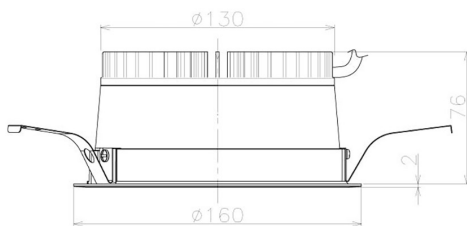

Item no. DD098-2520MW8527L

Series Name: $\Phi 150$ Spark (Swallow Cone)

Installation	Recessed mount
Type	$\Phi 150$ Spark (Swallow Cone)
Fixture wattage	23W
Beam angle	23 deg
Color Temp.	2700K
CRI	Ra>85
Luminous	2280 lm
Body	Die-cast aluminum alloy
Body finish	N/A
Trim finish	White
Reflector finish	Mirror
IP Rate	IP20
Light source	COB module
Input Voltage	AC220~240V
Dimming Type	Non-Dimmable
Certificate	CE, CCC
Cut Hole	150mm

Height (Weight)	
65.3W	127 (1.4kg)
48.5W	127 (1.4kg)
44.3W	108 (1.2kg)
33.8W	108 (1.2kg)
30.3W	108 (1.2kg)
23.0W	78 (0.9kg)