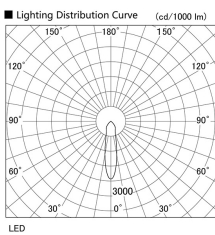

Item no. DD098-2520MW8527L

Series Name: $\Phi 150$ Spark (Swallow Cone)

Installation	Recessed mount
Type	$\Phi 150$ Spark (Swallow Cone)
Fixture wattage	23W
Beam angle	23 deg
Color Temp.	2700K
CRI	Ra>85
Luminous	2280 lm
Body	Die-cast aluminum alloy
Body finish	N/A
Trim finish	White
Reflector finish	Mirror
IP Rate	IP20
Light source	COB module
Input Voltage	AC220~240V
Dimming Type	Non-Dimmable
Certificate	CE, CCC
Cut Hole	150mm

Height (Weight)	
65.3W	127 (1.4kg)
48.5W	127 (1.4kg)
44.3W	108 (1.2kg)
33.8W	108 (1.2kg)
30.3W	108 (1.2kg)
23.0W	78 (0.9kg)