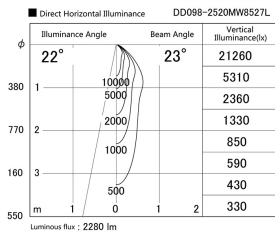

Item no. DD098-2520MW8527L

Series Name: $\Phi 150$ Spark (Swallow Cone)

Installation	Recessed mount
Type	$\Phi 150$ Spark (Swallow Cone)
Fixture wattage	23W
Beam angle	23 deg
Color Temp.	2700K
CRI	Ra>85
Luminous	2280 lm
Body	Die-cast aluminum alloy
Body finish	N/A
Trim finish	White
Reflector finish	Mirror
IP Rate	IP20
Light source	COB module
Input Voltage	AC220~240V
Dimming Type	Non-Dimmable
Certificate	CE, CCC
Cut Hole	150mm

Height (Weight)	
65.3W	127 (1.4kg)
48.5W	127 (1.4kg)
44.3W	108 (1.2kg)
33.8W	108 (1.2kg)
30.3W	108 (1.2kg)
23.0W	78 (0.9kg)