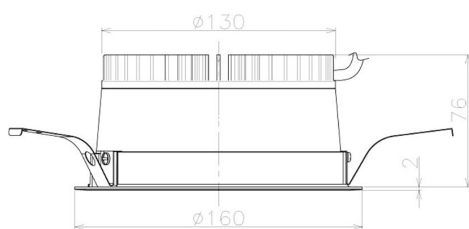

Item no. DD098-2520MW8530L

Series Name: $\Phi 150$ Spark (Swallow Cone)

Installation	Recessed mount
Type	
Fixture wattage	23W
Beam angle	23 deg
Color Temp.	3000K
CRI	Ra>85
Luminous	2375 lm
Body	Die-cast aluminum alloy
Body finish	N/A
Trim finish	White
Reflector finish	Mirror
IP Rate	IP20
Light source	COB module
Input Voltage	AC220~240V
Dimming Type	Non-Dimmable
Certificate	CE, CCC
Cut Hole	150mm

Height (Weight)	
65.3W	127 (1.4kg)
48.5W	127 (1.4kg)
44.3W	108 (1.2kg)
33.8W	108 (1.2kg)
30.3W	108 (1.2kg)
23.0W	78 (0.9kg)