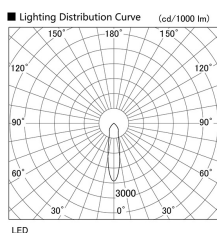

Item no. DD098-2520MW8530L

Series Name: Φ 150 Spark (Swallow Cone)

Installation	Recessed mount
Type	Φ 150 Spark (Swallow Cone)
Fixture wattage	23W
Beam angle	23 deg
Color Temp.	3000K
CRI	Ra>85
Luminous	2375 lm
Body	Die-cast aluminum alloy
Body finish	N/A
Trim finish	White
Reflector finish	Mirror
IP Rate	IP20
Light source	COB module
Input Voltage	AC220~240V
Dimming Type	Non-Dimmable
Certificate	CE, CCC
Cut Hole	150mm

Height (Weight)	
65.3W	127 (1.4kg)
48.5W	127 (1.4kg)
44.3W	108 (1.2kg)
33.8W	108 (1.2kg)
30.3W	108 (1.2kg)
23.0W	78 (0.9kg)