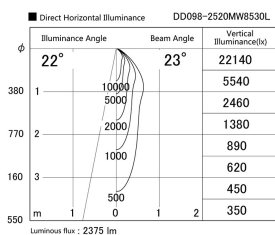

Item no. DD098-2520MW8530L

Series Name: $\Phi 150$ Spark (Swallow Cone)

Installation	Recessed mount
Type	
Fixture wattage	23W
Beam angle	23 deg
Color Temp.	3000K
CRI	Ra>85
Luminous	2375 lm
Body	Die-cast aluminum alloy
Body finish	N/A
Trim finish	White
Reflector finish	Mirror
IP Rate	IP20
Light source	COB module
Input Voltage	AC220~240V
Dimming Type	Non-Dimmable
Certificate	CE, CCC
Cut Hole	150mm

Height (Weight)	
65.3W	127 (1.4kg)
48.5W	127 (1.4kg)
44.3W	108 (1.2kg)
33.8W	108 (1.2kg)
30.3W	108 (1.2kg)
23.0W	78 (0.9kg)