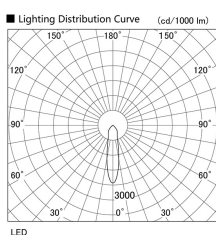

Item no. DD098-2520MW8530L

Series Name: $\Phi 150$ Spark (Swallow Cone)

Installation	Recessed mount
Type	
Fixture wattage	23W
Beam angle	23 deg
Color Temp.	3000K
CRI	Ra>85
Luminous	2375 lm
Body	Die-cast aluminum alloy
Body finish	N/A
Trim finish	White
Reflector finish	Mirror
IP Rate	IP20
Light source	COB module
Input Voltage	AC220~240V
Dimming Type	Non-Dimmable
Certificate	CE, CCC
Cut Hole	150mm

Height (Weight)	
65.3W	127 (1.4kg)
48.5W	127 (1.4kg)
44.3W	108 (1.2kg)
33.8W	108 (1.2kg)
30.3W	108 (1.2kg)
23.0W	78 (0.9kg)