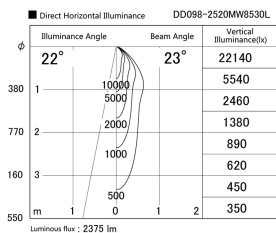

Item no. DD098-2520MW8530L

Series Name: Φ 150 Spark (Swallow Cone)

Installation	Recessed mount
Type	Φ 150 Spark (Swallow Cone)
Fixture wattage	23W
Beam angle	23 deg
Color Temp.	3000K
CRI	Ra>85
Luminous	2375 lm
Body	Die-cast aluminum alloy
Body finish	N/A
Trim finish	White
Reflector finish	Mirror
IP Rate	IP20
Light source	COB module
Input Voltage	AC220~240V
Dimming Type	Non-Dimmable
Certificate	CE, CCC
Cut Hole	150mm

Height (Weight)	
65.3W	127 (1.4kg)
48.5W	127 (1.4kg)
44.3W	108 (1.2kg)
33.8W	108 (1.2kg)
30.3W	108 (1.2kg)
23.0W	78 (0.9kg)