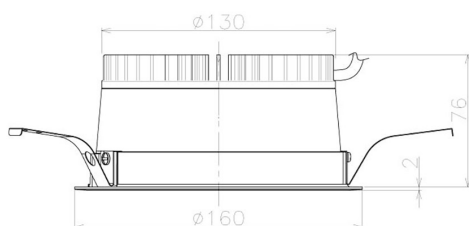

Item no. DD098-2520MW8530L

Series Name: Φ 150 Spark (Swallow Cone)

Installation	Recessed mount
Type	Φ 150 Spark (Swallow Cone)
Fixture wattage	23W
Beam angle	23 deg
Color Temp.	3000K
CRI	Ra>85
Luminous	2375 lm
Body	Die-cast aluminum alloy
Body finish	N/A
Trim finish	White
Reflector finish	Mirror
IP Rate	IP20
Light source	COB module
Input Voltage	AC220~240V
Dimming Type	Non-Dimmable
Certificate	CE, CCC
Cut Hole	150mm

Height (Weight)	
65.3W	127 (1.4kg)
48.5W	127 (1.4kg)
44.3W	108 (1.2kg)
33.8W	108 (1.2kg)
30.3W	108 (1.2kg)
23.0W	78 (0.9kg)