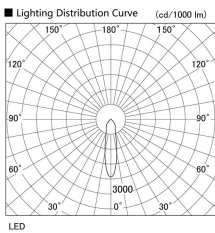

Item no. DD098-2520MW8535L

Series Name: Φ 150 Spark (Swallow Cone)

Installation	Recessed mount
Type	Φ 150 Spark (Swallow Cone)
Fixture wattage	23W
Beam angle	23 deg
Color Temp.	3500K
CRI	Ra>85
Luminous	2423 lm
Body	Die-cast aluminum alloy
Body finish	N/A
Trim finish	White
Reflector finish	Mirror
IP Rate	IP20
Light source	COB module
Input Voltage	AC220~240V
Dimming Type	Non-Dimmable
Certificate	CE, CCC
Cut Hole	150mm

Height (Weight)	
65.3W	127 (1.4kg)
48.5W	127 (1.4kg)
44.3W	108 (1.2kg)
33.8W	108 (1.2kg)
30.3W	108 (1.2kg)
23.0W	78 (0.9kg)