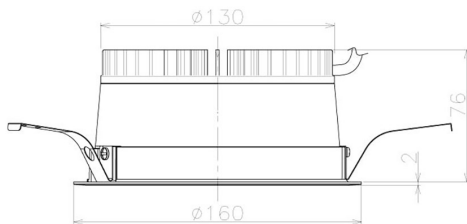

Item no. DD098-2520MW8535L

Series Name: Φ 150 Spark (Swallow Cone)

Installation	Recessed mount
Type	Φ 150 Spark (Swallow Cone)
Fixture wattage	23W
Beam angle	23 deg
Color Temp.	3500K
CRI	Ra>85
Luminous	2423 lm
Body	Die-cast aluminum alloy
Body finish	N/A
Trim finish	White
Reflector finish	Mirror
IP Rate	IP20
Light source	COB module
Input Voltage	AC220~240V
Dimming Type	Non-Dimmable
Certificate	CE, CCC
Cut Hole	150mm

Height (Weight)	
65.3W	127 (1.4kg)
48.5W	127 (1.4kg)
44.3W	108 (1.2kg)
33.8W	108 (1.2kg)
30.3W	108 (1.2kg)
23.0W	78 (0.9kg)