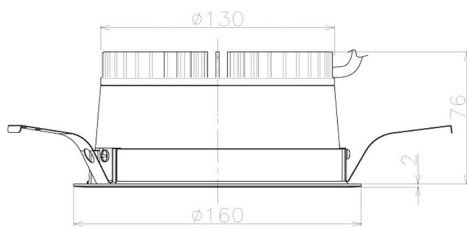

Item no. DD098-2520MW8535L

Series Name: Φ 150 Spark (Swallow Cone)

Installation	Recessed mount
Type	
Fixture wattage	23W
Beam angle	23 deg
Color Temp.	3500K
CRI	Ra>85
Luminous	2423 lm
Body	Die-cast aluminum alloy
Body finish	N/A
Trim finish	White
Reflector finish	Mirror
IP Rate	IP20
Light source	COB module
Input Voltage	AC220~240V
Dimming Type	Non-Dimmable
Certificate	CE, CCC
Cut Hole	150mm

Height (Weight)	
65.3W	127 (1.4kg)
48.5W	127 (1.4kg)
44.3W	108 (1.2kg)
33.8W	108 (1.2kg)
30.3W	108 (1.2kg)
23.0W	78 (0.9kg)