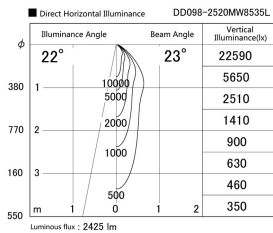

Item no. DD098-2520MW8535L

Series Name: Φ 150 Spark (Swallow Cone)

Installation	Recessed mount
Type	Φ 150 Spark (Swallow Cone)
Fixture wattage	23W
Beam angle	23 deg
Color Temp.	3500K
CRI	Ra>85
Luminous	2423 lm
Body	Die-cast aluminum alloy
Body finish	N/A
Trim finish	White
Reflector finish	Mirror
IP Rate	IP20
Light source	COB module
Input Voltage	AC220~240V
Dimming Type	Non-Dimmable
Certificate	CE, CCC
Cut Hole	150mm

Height (Weight)	
65.3W	127 (1.4kg)
48.5W	127 (1.4kg)
44.3W	108 (1.2kg)
33.8W	108 (1.2kg)
30.3W	108 (1.2kg)
23.0W	78 (0.9kg)