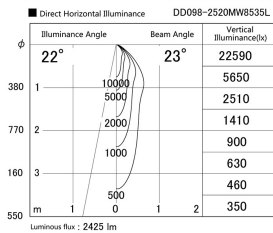

Item no. DD098-2520MW8535L

Series Name: Φ 150 Spark (Swallow Cone)

Installation	Recessed mount
Type	
Fixture wattage	23W
Beam angle	23 deg
Color Temp.	3500K
CRI	Ra>85
Luminous	2423 lm
Body	Die-cast aluminum alloy
Body finish	N/A
Trim finish	White
Reflector finish	Mirror
IP Rate	IP20
Light source	COB module
Input Voltage	AC220~240V
Dimming Type	Non-Dimmable
Certificate	CE, CCC
Cut Hole	150mm

Height (Weight)	
65.3W	127 (1.4kg)
48.5W	127 (1.4kg)
44.3W	108 (1.2kg)
33.8W	108 (1.2kg)
30.3W	108 (1.2kg)
23.0W	78 (0.9kg)