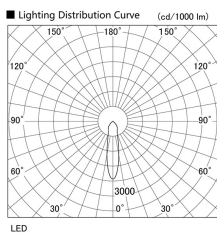

Item no. DD098-2520MW8535L

Series Name: Φ 150 Spark (Swallow Cone)

Installation	Recessed mount
Type	
Fixture wattage	23W
Beam angle	23 deg
Color Temp.	3500K
CRI	Ra>85
Luminous	2423 lm
Body	Die-cast aluminum alloy
Body finish	N/A
Trim finish	White
Reflector finish	Mirror
IP Rate	IP20
Light source	COB module
Input Voltage	AC220~240V
Dimming Type	Non-Dimmable
Certificate	CE, CCC
Cut Hole	150mm

Height (Weight)	
65.3W	127 (1.4kg)
48.5W	127 (1.4kg)
44.3W	108 (1.2kg)
33.8W	108 (1.2kg)
30.3W	108 (1.2kg)
23.0W	78 (0.9kg)