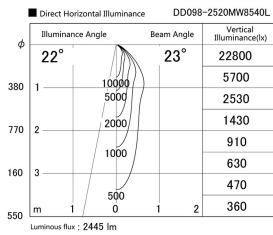

Item no. DD098-2520MW8540L

Series Name: Φ 150 Spark (Swallow Cone)

Installation	Recessed mount
Type	Φ 150 Spark (Swallow Cone)
Fixture wattage	23W
Beam angle	23 deg
Color Temp.	4000K
CRI	Ra>85
Luminous	2446 lm
Body	Die-cast aluminum alloy
Body finish	N/A
Trim finish	White
Reflector finish	Mirror
IP Rate	IP20
Light source	COB module
Input Voltage	AC220~240V
Dimming Type	Non-Dimmable
Certificate	CE, CCC
Cut Hole	150mm

Height (Weight)	
65.3W	127 (1.4kg)
48.5W	127 (1.4kg)
44.3W	108 (1.2kg)
33.8W	108 (1.2kg)
30.3W	108 (1.2kg)
23.0W	78 (0.9kg)