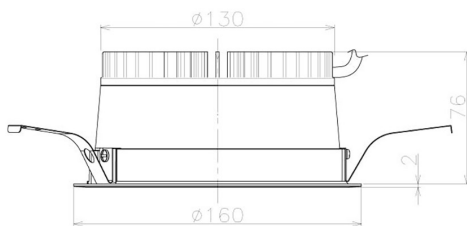

Item no. DD098-2520MW8540L

Series Name: Φ 150 Spark (Swallow Cone)

Installation	Recessed mount
Type	Φ 150 Spark (Swallow Cone)
Fixture wattage	23W
Beam angle	23 deg
Color Temp.	4000K
CRI	Ra>85
Luminous	2446 lm
Body	Die-cast aluminum alloy
Body finish	N/A
Trim finish	White
Reflector finish	Mirror
IP Rate	IP20
Light source	COB module
Input Voltage	AC220~240V
Dimming Type	Non-Dimmable
Certificate	CE, CCC
Cut Hole	150mm

Height (Weight)	
65.3W	127 (1.4kg)
48.5W	127 (1.4kg)
44.3W	108 (1.2kg)
33.8W	108 (1.2kg)
30.3W	108 (1.2kg)
23.0W	78 (0.9kg)