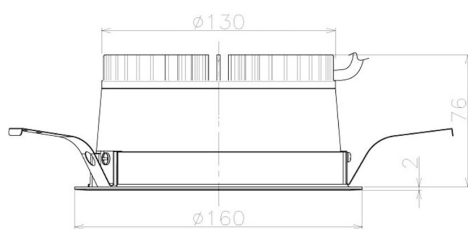

Item no. DD098-2520MW8540L

Series Name: Φ 150 Spark (Swallow Cone)

Installation	Recessed mount
Type	
Fixture wattage	23W
Beam angle	23 deg
Color Temp.	4000K
CRI	Ra>85
Luminous	2446 lm
Body	Die-cast aluminum alloy
Body finish	N/A
Trim finish	White
Reflector finish	Mirror
IP Rate	IP20
Light source	COB module
Input Voltage	AC220~240V
Dimming Type	Non-Dimmable
Certificate	CE, CCC
Cut Hole	150mm

Height (Weight)	
65.3W	127 (1.4kg)
48.5W	127 (1.4kg)
44.3W	108 (1.2kg)
33.8W	108 (1.2kg)
30.3W	108 (1.2kg)
23.0W	78 (0.9kg)