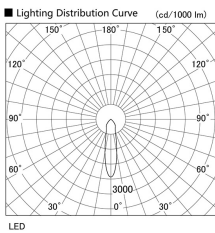

Item no. DD098-2520MW8540L

Series Name: Φ 150 Spark (Swallow Cone)

Installation	Recessed mount
Type	Φ 150 Spark (Swallow Cone)
Fixture wattage	23W
Beam angle	23 deg
Color Temp.	4000K
CRI	Ra>85
Luminous	2446 lm
Body	Die-cast aluminum alloy
Body finish	N/A
Trim finish	White
Reflector finish	Mirror
IP Rate	IP20
Light source	COB module
Input Voltage	AC220~240V
Dimming Type	Non-Dimmable
Certificate	CE, CCC
Cut Hole	150mm

Height (Weight)	
65.3W	127 (1.4kg)
48.5W	127 (1.4kg)
44.3W	108 (1.2kg)
33.8W	108 (1.2kg)
30.3W	108 (1.2kg)
23.0W	78 (0.9kg)