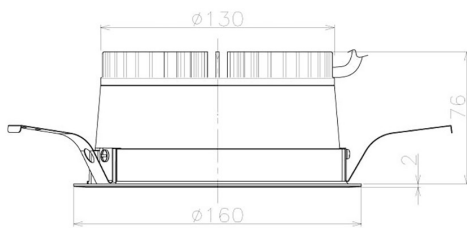

Item no. DD098-2520MW8540L

Series Name:  $\Phi$ 150 Spark (Swallow Cone)

Installation	Recessed mount
Type	
Fixture wattage	23W
Beam angle	23 deg
Color Temp.	4000K
CRI	Ra>85
Luminous	2446 lm
Body	Die-cast aluminum alloy
Body finish	N/A
Trim finish	White
Reflector finish	Mirror
IP Rate	IP20
Light source	COB module
Input Voltage	AC220~240V
Dimming Type	Non-Dimmable
Certificate	CE, CCC
Cut Hole	150mm

Height (Weight)	
65.3W	127 (1.4kg)
48.5W	127 (1.4kg)
44.3W	108 (1.2kg)
33.8W	108 (1.2kg)
30.3W	108 (1.2kg)
23.0W	78 (0.9kg)