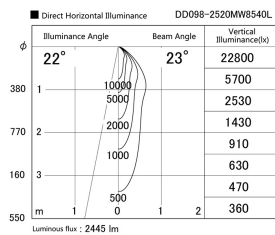

Item no. DD098-2520MW8540L

Series Name: Φ 150 Spark (Swallow Cone)

Installation	Recessed mount
Type	
Fixture wattage	23W
Beam angle	23 deg
Color Temp.	4000K
CRI	Ra>85
Luminous	2446 lm
Body	Die-cast aluminum alloy
Body finish	N/A
Trim finish	White
Reflector finish	Mirror
IP Rate	IP20
Light source	COB module
Input Voltage	AC220~240V
Dimming Type	Non-Dimmable
Certificate	CE, CCC
Cut Hole	150mm

Height (Weight)	
65.3W	127 (1.4kg)
48.5W	127 (1.4kg)
44.3W	108 (1.2kg)
33.8W	108 (1.2kg)
30.3W	108 (1.2kg)
23.0W	78 (0.9kg)