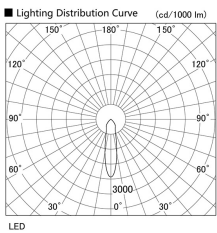

Item no. DD098-2520MW8540L

Series Name:  $\Phi$ 150 Spark (Swallow Cone)

Installation	Recessed mount
Type	
Fixture wattage	23W
Beam angle	23 deg
Color Temp.	4000K
CRI	Ra>85
Luminous	2446 lm
Body	Die-cast aluminum alloy
Body finish	N/A
Trim finish	White
Reflector finish	Mirror
IP Rate	IP20
Light source	COB module
Input Voltage	AC220~240V
Dimming Type	Non-Dimmable
Certificate	CE, CCC
Cut Hole	150mm

Height (Weight)	
65.3W	127 (1.4kg)
48.5W	127 (1.4kg)
44.3W	108 (1.2kg)
33.8W	108 (1.2kg)
30.3W	108 (1.2kg)
23.0W	78 (0.9kg)