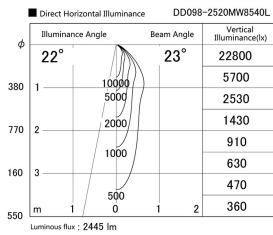

Item no. DD098-2520MW8540L

Series Name:  $\Phi$ 150 Spark (Swallow Cone)

Installation	Recessed mount
Type	
Fixture wattage	23W
Beam angle	23 deg
Color Temp.	4000K
CRI	Ra>85
Luminous	2446 lm
Body	Die-cast aluminum alloy
Body finish	N/A
Trim finish	White
Reflector finish	Mirror
IP Rate	IP20
Light source	COB module
Input Voltage	AC220~240V
Dimming Type	Non-Dimmable
Certificate	CE, CCC
Cut Hole	150mm

Height (Weight)	
65.3W	127 (1.4kg)
48.5W	127 (1.4kg)
44.3W	108 (1.2kg)
33.8W	108 (1.2kg)
30.3W	108 (1.2kg)
23.0W	78 (0.9kg)