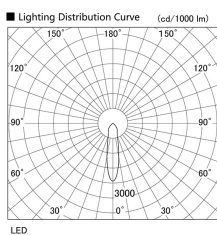

Item no. DD098-2520MW8540L

Series Name: Φ 150 Spark (Swallow Cone)

Installation	Recessed mount
Type	
Fixture wattage	23W
Beam angle	23 deg
Color Temp.	4000K
CRI	Ra>85
Luminous	2446 lm
Body	Die-cast aluminum alloy
Body finish	N/A
Trim finish	White
Reflector finish	Mirror
IP Rate	IP20
Light source	COB module
Input Voltage	AC220~240V
Dimming Type	Non-Dimmable
Certificate	CE, CCC
Cut Hole	150mm

Height (Weight)	
65.3W	127 (1.4kg)
48.5W	127 (1.4kg)
44.3W	108 (1.2kg)
33.8W	108 (1.2kg)
30.3W	108 (1.2kg)
23.0W	78 (0.9kg)