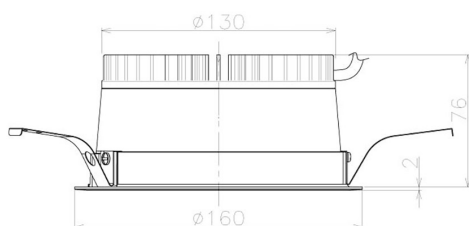

Item no. DD098-2520MW9027L

Series Name: Φ 150 Spark (Swallow Cone)

Installation	Recessed mount
Type	Φ 150 Spark (Swallow Cone)
Fixture wattage	23W
Beam angle	23 deg
Color Temp.	2700K
CRI	Ra>90
Luminous	2073 lm
Body	Die-cast aluminum alloy
Body finish	N/A
Trim finish	White
Reflector finish	Mirror
IP Rate	IP20
Light source	COB module
Input Voltage	AC220~240V
Dimming Type	Non-Dimmable
Certificate	CE, CCC
Cut Hole	150mm

Height (Weight)	
65.3W	127 (1.4kg)
48.5W	127 (1.4kg)
44.3W	108 (1.2kg)
33.8W	108 (1.2kg)
30.3W	108 (1.2kg)
23.0W	78 (0.9kg)