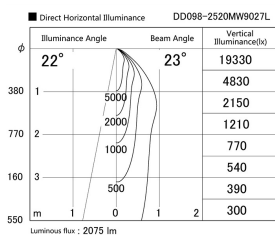

Item no. DD098-2520MW9027L

Series Name: Φ 150 Spark (Swallow Cone)

Installation	Recessed mount
Type	Φ 150 Spark (Swallow Cone)
Fixture wattage	23W
Beam angle	23 deg
Color Temp.	2700K
CRI	Ra>90
Luminous	2073 lm
Body	Die-cast aluminum alloy
Body finish	N/A
Trim finish	White
Reflector finish	Mirror
IP Rate	IP20
Light source	COB module
Input Voltage	AC220~240V
Dimming Type	Non-Dimmable
Certificate	CE, CCC
Cut Hole	150mm

Height (Weight)	
65.3W	127 (1.4kg)
48.5W	127 (1.4kg)
44.3W	108 (1.2kg)
33.8W	108 (1.2kg)
30.3W	108 (1.2kg)
23.0W	78 (0.9kg)