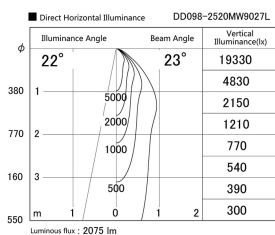

Item no. DD098-2520MW9027L

Series Name:  $\Phi$ 150 Spark (Swallow Cone)

Installation	Recessed mount
Type	
Fixture wattage	23W
Beam angle	23 deg
Color Temp.	2700K
CRI	Ra>90
Luminous	2073 lm
Body	Die-cast aluminum alloy
Body finish	N/A
Trim finish	White
Reflector finish	Mirror
IP Rate	IP20
Light source	COB module
Input Voltage	AC220~240V
Dimming Type	Non-Dimmable
Certificate	CE, CCC
Cut Hole	150mm

Height (Weight)	
65.3W	127 (1.4kg)
48.5W	127 (1.4kg)
44.3W	108 (1.2kg)
33.8W	108 (1.2kg)
30.3W	108 (1.2kg)
23.0W	78 (0.9kg)