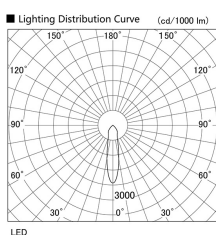

Item no. DD098-2520MW9027L

Series Name:  $\Phi$ 150 Spark (Swallow Cone)

Installation	Recessed mount
Type	
Fixture wattage	23W
Beam angle	23 deg
Color Temp.	2700K
CRI	Ra>90
Luminous	2073 lm
Body	Die-cast aluminum alloy
Body finish	N/A
Trim finish	White
Reflector finish	Mirror
IP Rate	IP20
Light source	COB module
Input Voltage	AC220~240V
Dimming Type	Non-Dimmable
Certificate	CE, CCC
Cut Hole	150mm

Height (Weight)	
65.3W	127 (1.4kg)
48.5W	127 (1.4kg)
44.3W	108 (1.2kg)
33.8W	108 (1.2kg)
30.3W	108 (1.2kg)
23.0W	78 (0.9kg)