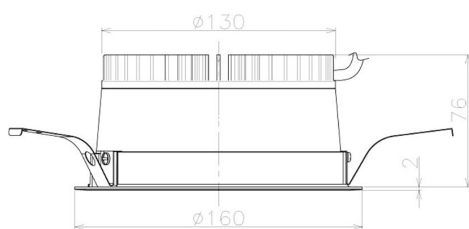

Item no. DD098-2520MW9027L

Series Name:  $\Phi$ 150 Spark (Swallow Cone)

Installation	Recessed mount
Type	
Fixture wattage	23W
Beam angle	23 deg
Color Temp.	2700K
CRI	Ra>90
Luminous	2073 lm
Body	Die-cast aluminum alloy
Body finish	N/A
Trim finish	White
Reflector finish	Mirror
IP Rate	IP20
Light source	COB module
Input Voltage	AC220~240V
Dimming Type	Non-Dimmable
Certificate	CE, CCC
Cut Hole	150mm

Height (Weight)	
65.3W	127 (1.4kg)
48.5W	127 (1.4kg)
44.3W	108 (1.2kg)
33.8W	108 (1.2kg)
30.3W	108 (1.2kg)
23.0W	78 (0.9kg)