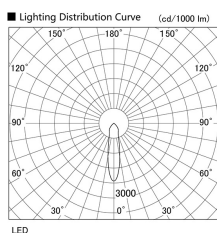

Item no. DD098-2520MW9027L

Series Name: Φ 150 Spark (Swallow Cone)

Installation	Recessed mount
Type	Φ 150 Spark (Swallow Cone)
Fixture wattage	23W
Beam angle	23 deg
Color Temp.	2700K
CRI	Ra>90
Luminous	2073 lm
Body	Die-cast aluminum alloy
Body finish	N/A
Trim finish	White
Reflector finish	Mirror
IP Rate	IP20
Light source	COB module
Input Voltage	AC220~240V
Dimming Type	Non-Dimmable
Certificate	CE, CCC
Cut Hole	150mm

Height (Weight)	
65.3W	127 (1.4kg)
48.5W	127 (1.4kg)
44.3W	108 (1.2kg)
33.8W	108 (1.2kg)
30.3W	108 (1.2kg)
23.0W	78 (0.9kg)