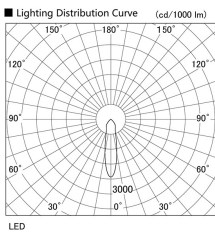

Item no. DD098-2520MW9030L

Series Name: Φ 150 Spark (Swallow Cone)

Installation	Recessed mount
Type	Φ 150 Spark (Swallow Cone)
Fixture wattage	23W
Beam angle	23 deg
Color Temp.	3000K
CRI	Ra>90
Luminous	2160 lm
Body	Die-cast aluminum alloy
Body finish	N/A
Trim finish	White
Reflector finish	Mirror
IP Rate	IP20
Light source	COB module
Input Voltage	AC220~240V
Dimming Type	Non-Dimmable
Certificate	CE, CCC
Cut Hole	150mm

Height (Weight)	
65.3W	127 (1.4kg)
48.5W	127 (1.4kg)
44.3W	108 (1.2kg)
33.8W	108 (1.2kg)
30.3W	108 (1.2kg)
23.0W	78 (0.9kg)