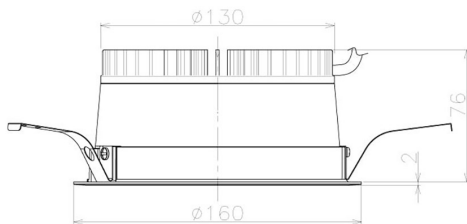

Item no. DD098-2520MW9030L

Series Name: Φ 150 Spark (Swallow Cone)

Installation	Recessed mount
Type	Φ 150 Spark (Swallow Cone)
Fixture wattage	23W
Beam angle	23 deg
Color Temp.	3000K
CRI	Ra>90
Luminous	2160 lm
Body	Die-cast aluminum alloy
Body finish	N/A
Trim finish	White
Reflector finish	Mirror
IP Rate	IP20
Light source	COB module
Input Voltage	AC220~240V
Dimming Type	Non-Dimmable
Certificate	CE, CCC
Cut Hole	150mm

Height (Weight)	
65.3W	127 (1.4kg)
48.5W	127 (1.4kg)
44.3W	108 (1.2kg)
33.8W	108 (1.2kg)
30.3W	108 (1.2kg)
23.0W	78 (0.9kg)