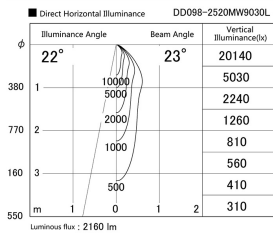

Item no. DD098-2520MW9030L

Series Name: Φ 150 Spark (Swallow Cone)

Installation	Recessed mount
Type	Φ 150 Spark (Swallow Cone)
Fixture wattage	23W
Beam angle	23 deg
Color Temp.	3000K
CRI	Ra>90
Luminous	2160 lm
Body	Die-cast aluminum alloy
Body finish	N/A
Trim finish	White
Reflector finish	Mirror
IP Rate	IP20
Light source	COB module
Input Voltage	AC220~240V
Dimming Type	Non-Dimmable
Certificate	CE, CCC
Cut Hole	150mm

Height (Weight)	
65.3W	127 (1.4kg)
48.5W	127 (1.4kg)
44.3W	108 (1.2kg)
33.8W	108 (1.2kg)
30.3W	108 (1.2kg)
23.0W	78 (0.9kg)