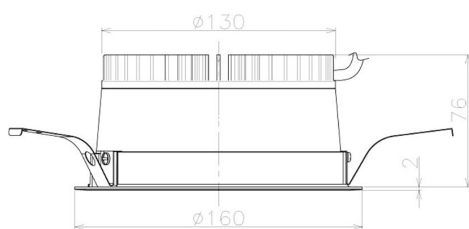

Item no. DD098-2520MW9030L

Series Name: Φ 150 Spark (Swallow Cone)

Installation	Recessed mount
Type	
Fixture wattage	23W
Beam angle	23 deg
Color Temp.	3000K
CRI	Ra>90
Luminous	2160 lm
Body	Die-cast aluminum alloy
Body finish	N/A
Trim finish	White
Reflector finish	Mirror
IP Rate	IP20
Light source	COB module
Input Voltage	AC220~240V
Dimming Type	Non-Dimmable
Certificate	CE, CCC
Cut Hole	150mm

Height (Weight)	
65.3W	127 (1.4kg)
48.5W	127 (1.4kg)
44.3W	108 (1.2kg)
33.8W	108 (1.2kg)
30.3W	108 (1.2kg)
23.0W	78 (0.9kg)