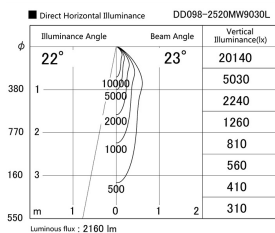

Item no. DD098-2520MW9030L

Series Name: Φ 150 Spark (Swallow Cone)

Installation	Recessed mount
Type	
Fixture wattage	23W
Beam angle	23 deg
Color Temp.	3000K
CRI	Ra>90
Luminous	2160 lm
Body	Die-cast aluminum alloy
Body finish	N/A
Trim finish	White
Reflector finish	Mirror
IP Rate	IP20
Light source	COB module
Input Voltage	AC220~240V
Dimming Type	Non-Dimmable
Certificate	CE, CCC
Cut Hole	150mm

Height (Weight)	
65.3W	127 (1.4kg)
48.5W	127 (1.4kg)
44.3W	108 (1.2kg)
33.8W	108 (1.2kg)
30.3W	108 (1.2kg)
23.0W	78 (0.9kg)