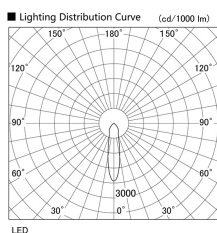

Item no. DD098-2520MW9030L

Series Name: Φ 150 Spark (Swallow Cone)

Installation	Recessed mount
Type	
Fixture wattage	23W
Beam angle	23 deg
Color Temp.	3000K
CRI	Ra>90
Luminous	2160 lm
Body	Die-cast aluminum alloy
Body finish	N/A
Trim finish	White
Reflector finish	Mirror
IP Rate	IP20
Light source	COB module
Input Voltage	AC220~240V
Dimming Type	Non-Dimmable
Certificate	CE, CCC
Cut Hole	150mm

Height (Weight)	
65.3W	127 (1.4kg)
48.5W	127 (1.4kg)
44.3W	108 (1.2kg)
33.8W	108 (1.2kg)
30.3W	108 (1.2kg)
23.0W	78 (0.9kg)