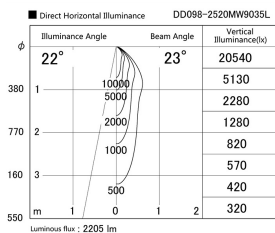

Item no. DD098-2520MW9035L

Series Name: Φ 150 Spark (Swallow Cone)

Installation	Recessed mount
Type	Φ 150 Spark (Swallow Cone)
Fixture wattage	23W
Beam angle	23 deg
Color Temp.	3500K
CRI	Ra>90
Luminous	2203 lm
Body	Die-cast aluminum alloy
Body finish	N/A
Trim finish	White
Reflector finish	Mirror
IP Rate	IP20
Light source	COB module
Input Voltage	AC220~240V
Dimming Type	Non-Dimmable
Certificate	CE, CCC
Cut Hole	150mm

Height (Weight)	
65.3W	127 (1.4kg)
48.5W	127 (1.4kg)
44.3W	108 (1.2kg)
33.8W	108 (1.2kg)
30.3W	108 (1.2kg)
23.0W	78 (0.9kg)