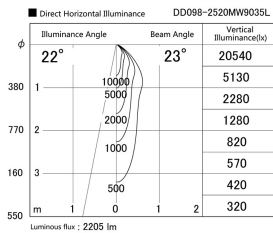

Item no. DD098-2520MW9035L

Series Name: Φ 150 Spark (Swallow Cone)

Installation	Recessed mount
Type	
Fixture wattage	23W
Beam angle	23 deg
Color Temp.	3500K
CRI	Ra>90
Luminous	2203 lm
Body	Die-cast aluminum alloy
Body finish	N/A
Trim finish	White
Reflector finish	Mirror
IP Rate	IP20
Light source	COB module
Input Voltage	AC220~240V
Dimming Type	Non-Dimmable
Certificate	CE, CCC
Cut Hole	150mm

Height (Weight)	
65.3W	127 (1.4kg)
48.5W	127 (1.4kg)
44.3W	108 (1.2kg)
33.8W	108 (1.2kg)
30.3W	108 (1.2kg)
23.0W	78 (0.9kg)