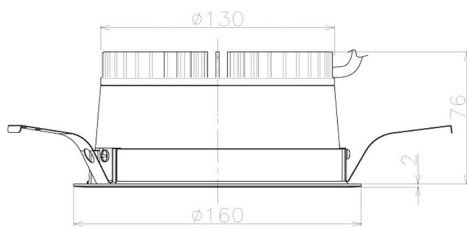

Item no. DD098-2520MW9035L

Series Name: Φ 150 Spark (Swallow Cone)

Installation	Recessed mount
Type	
Fixture wattage	23W
Beam angle	23 deg
Color Temp.	3500K
CRI	Ra>90
Luminous	2203 lm
Body	Die-cast aluminum alloy
Body finish	N/A
Trim finish	White
Reflector finish	Mirror
IP Rate	IP20
Light source	COB module
Input Voltage	AC220~240V
Dimming Type	Non-Dimmable
Certificate	CE, CCC
Cut Hole	150mm

Height (Weight)	
65.3W	127 (1.4kg)
48.5W	127 (1.4kg)
44.3W	108 (1.2kg)
33.8W	108 (1.2kg)
30.3W	108 (1.2kg)
23.0W	78 (0.9kg)