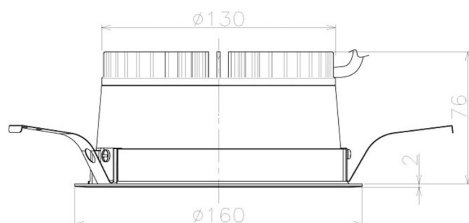

Item no. DD098-2520MW9035L

Series Name: Φ 150 Spark (Swallow Cone)

Installation	Recessed mount
Type	Φ 150 Spark (Swallow Cone)
Fixture wattage	23W
Beam angle	23 deg
Color Temp.	3500K
CRI	Ra>90
Luminous	2203 lm
Body	Die-cast aluminum alloy
Body finish	N/A
Trim finish	White
Reflector finish	Mirror
IP Rate	IP20
Light source	COB module
Input Voltage	AC220~240V
Dimming Type	Non-Dimmable
Certificate	CE, CCC
Cut Hole	150mm

Height (Weight)	
65.3W	127 (1.4kg)
48.5W	127 (1.4kg)
44.3W	108 (1.2kg)
33.8W	108 (1.2kg)
30.3W	108 (1.2kg)
23.0W	78 (0.9kg)