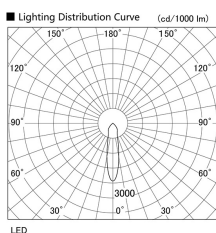

Item no. DD098-2520MW9035L

Series Name: Φ 150 Spark (Swallow Cone)

Installation	Recessed mount
Type	Φ 150 Spark (Swallow Cone)
Fixture wattage	23W
Beam angle	23 deg
Color Temp.	3500K
CRI	Ra>90
Luminous	2203 lm
Body	Die-cast aluminum alloy
Body finish	N/A
Trim finish	White
Reflector finish	Mirror
IP Rate	IP20
Light source	COB module
Input Voltage	AC220~240V
Dimming Type	Non-Dimmable
Certificate	CE, CCC
Cut Hole	150mm

Height (Weight)	
65.3W	127 (1.4kg)
48.5W	127 (1.4kg)
44.3W	108 (1.2kg)
33.8W	108 (1.2kg)
30.3W	108 (1.2kg)
23.0W	78 (0.9kg)