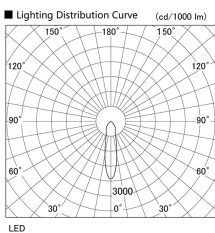

Item no. DD098-2520MW9035L

Series Name: Φ 150 Spark (Swallow Cone)

Installation	Recessed mount
Type	
Fixture wattage	23W
Beam angle	23 deg
Color Temp.	3500K
CRI	Ra>90
Luminous	2203 lm
Body	Die-cast aluminum alloy
Body finish	N/A
Trim finish	White
Reflector finish	Mirror
IP Rate	IP20
Light source	COB module
Input Voltage	AC220~240V
Dimming Type	Non-Dimmable
Certificate	CE, CCC
Cut Hole	150mm

Height (Weight)	
65.3W	127 (1.4kg)
48.5W	127 (1.4kg)
44.3W	108 (1.2kg)
33.8W	108 (1.2kg)
30.3W	108 (1.2kg)
23.0W	78 (0.9kg)