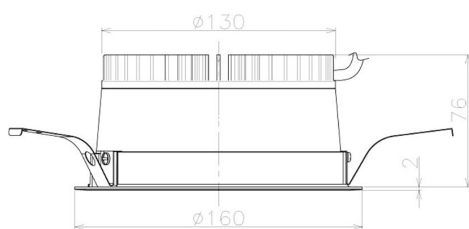

Item no. DD098-2520MW9040L

Series Name:  $\Phi$ 150 Spark (Swallow Cone)

Installation	Recessed mount
Type	
Fixture wattage	23W
Beam angle	23 deg
Color Temp.	4000K
CRI	Ra>90
Luminous	2224 lm
Body	Die-cast aluminum alloy
Body finish	N/A
Trim finish	White
Reflector finish	Mirror
IP Rate	IP20
Light source	COB module
Input Voltage	AC220~240V
Dimming Type	Non-Dimmable
Certificate	CE, CCC
Cut Hole	150mm

Height (Weight)	
65.3W	127 (1.4kg)
48.5W	127 (1.4kg)
44.3W	108 (1.2kg)
33.8W	108 (1.2kg)
30.3W	108 (1.2kg)
23.0W	78 (0.9kg)