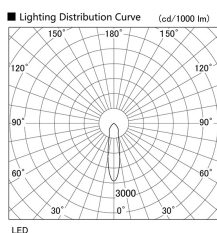

Item no. DD098-2520MW9040L

Series Name:  $\Phi$ 150 Spark (Swallow Cone)

Installation	Recessed mount
Type	
Fixture wattage	23W
Beam angle	23 deg
Color Temp.	4000K
CRI	Ra>90
Luminous	2224 lm
Body	Die-cast aluminum alloy
Body finish	N/A
Trim finish	White
Reflector finish	Mirror
IP Rate	IP20
Light source	COB module
Input Voltage	AC220~240V
Dimming Type	Non-Dimmable
Certificate	CE, CCC
Cut Hole	150mm

Height (Weight)	
65.3W	127 (1.4kg)
48.5W	127 (1.4kg)
44.3W	108 (1.2kg)
33.8W	108 (1.2kg)
30.3W	108 (1.2kg)
23.0W	78 (0.9kg)