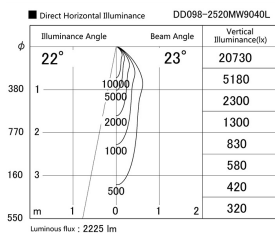

Item no. DD098-2520MW9040L

Series Name:  $\Phi$ 150 Spark (Swallow Cone)

Installation	Recessed mount
Type	
Fixture wattage	23W
Beam angle	23 deg
Color Temp.	4000K
CRI	Ra>90
Luminous	2224 lm
Body	Die-cast aluminum alloy
Body finish	N/A
Trim finish	White
Reflector finish	Mirror
IP Rate	IP20
Light source	COB module
Input Voltage	AC220~240V
Dimming Type	Non-Dimmable
Certificate	CE, CCC
Cut Hole	150mm

Height (Weight)	
65.3W	127 (1.4kg)
48.5W	127 (1.4kg)
44.3W	108 (1.2kg)
33.8W	108 (1.2kg)
30.3W	108 (1.2kg)
23.0W	78 (0.9kg)