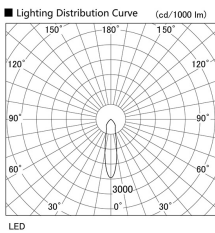

Item no. DD098-3020MW8527L

Series Name:  $\Phi$ 150 Spark (Swallow Cone)

Installation	Recessed mount
Type	$\Phi$ 150 Spark (Swallow Cone)
Fixture wattage	30.3W
Beam angle	23 deg
Color Temp.	2700K
CRI	Ra>85
Luminous	3052 lm
Body	Die-cast aluminum alloy
Body finish	N/A
Trim finish	White
Reflector finish	Mirror
IP Rate	IP20
Light source	COB module
Input Voltage	AC220~240V
Dimming Type	Non-Dimmable
Certificate	CE, CCC
Cut Hole	150mm

Height (Weight)	
65.3W	127 (1.4kg)
48.5W	127 (1.4kg)
44.3W	108 (1.2kg)
33.8W	108 (1.2kg)
30.3W	108 (1.2kg)
23.0W	78 (0.9kg)