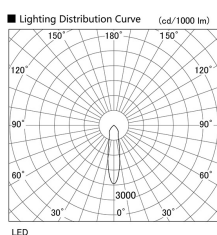

Item no. DD098-3020MW8527L

Series Name: Φ 150 Spark (Swallow Cone)

Installation	Recessed mount
Type	
Fixture wattage	30.3W
Beam angle	23 deg
Color Temp.	2700K
CRI	Ra>85
Luminous	3052 lm
Body	Die-cast aluminum alloy
Body finish	N/A
Trim finish	White
Reflector finish	Mirror
IP Rate	IP20
Light source	COB module
Input Voltage	AC220~240V
Dimming Type	Non-Dimmable
Certificate	CE, CCC
Cut Hole	150mm

Height (Weight)	
65.3W	127 (1.4kg)
48.5W	127 (1.4kg)
44.3W	108 (1.2kg)
33.8W	108 (1.2kg)
30.3W	108 (1.2kg)
23.0W	78 (0.9kg)