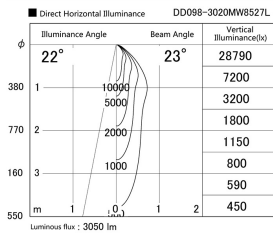

Item no. DD098-3020MW8527L

Series Name:  $\Phi$ 150 Spark (Swallow Cone)

Installation	Recessed mount
Type	$\Phi$ 150 Spark (Swallow Cone)
Fixture wattage	30.3W
Beam angle	23 deg
Color Temp.	2700K
CRI	Ra>85
Luminous	3052 lm
Body	Die-cast aluminum alloy
Body finish	N/A
Trim finish	White
Reflector finish	Mirror
IP Rate	IP20
Light source	COB module
Input Voltage	AC220~240V
Dimming Type	Non-Dimmable
Certificate	CE, CCC
Cut Hole	150mm

Height (Weight)	
65.3W	127 (1.4kg)
48.5W	127 (1.4kg)
44.3W	108 (1.2kg)
33.8W	108 (1.2kg)
30.3W	108 (1.2kg)
23.0W	78 (0.9kg)