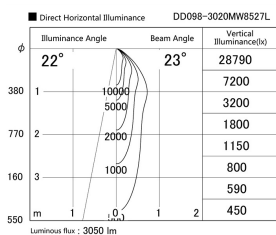

Item no. DD098-3020MW8527L

Series Name: Φ 150 Spark (Swallow Cone)

Installation	Recessed mount
Type	
Fixture wattage	30.3W
Beam angle	23 deg
Color Temp.	2700K
CRI	Ra>85
Luminous	3052 lm
Body	Die-cast aluminum alloy
Body finish	N/A
Trim finish	White
Reflector finish	Mirror
IP Rate	IP20
Light source	COB module
Input Voltage	AC220~240V
Dimming Type	Non-Dimmable
Certificate	CE, CCC
Cut Hole	150mm

Height (Weight)	
65.3W	127 (1.4kg)
48.5W	127 (1.4kg)
44.3W	108 (1.2kg)
33.8W	108 (1.2kg)
30.3W	108 (1.2kg)
23.0W	78 (0.9kg)