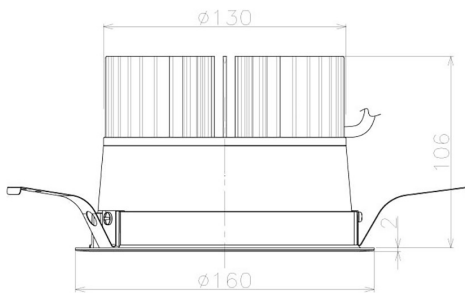

Item no. DD098-3020MW8527L

Series Name:  $\Phi$ 150 Spark (Swallow Cone)

Installation	Recessed mount
Type	$\Phi$ 150 Spark (Swallow Cone)
Fixture wattage	30.3W
Beam angle	23 deg
Color Temp.	2700K
CRI	Ra>85
Luminous	3052 lm
Body	Die-cast aluminum alloy
Body finish	N/A
Trim finish	White
Reflector finish	Mirror
IP Rate	IP20
Light source	COB module
Input Voltage	AC220~240V
Dimming Type	Non-Dimmable
Certificate	CE, CCC
Cut Hole	150mm

Height (Weight)	
65.3W	127 (1.4kg)
48.5W	127 (1.4kg)
44.3W	108 (1.2kg)
33.8W	108 (1.2kg)
30.3W	108 (1.2kg)
23.0W	78 (0.9kg)