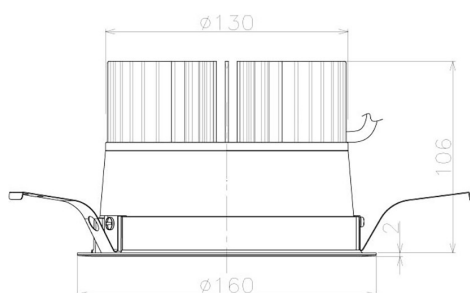

Item no. DD098-3020MW8527L

Series Name: Φ 150 Spark (Swallow Cone)

Installation	Recessed mount
Type	
Fixture wattage	30.3W
Beam angle	23 deg
Color Temp.	2700K
CRI	Ra>85
Luminous	3052 lm
Body	Die-cast aluminum alloy
Body finish	N/A
Trim finish	White
Reflector finish	Mirror
IP Rate	IP20
Light source	COB module
Input Voltage	AC220~240V
Dimming Type	Non-Dimmable
Certificate	CE, CCC
Cut Hole	150mm

Height (Weight)	
65.3W	127 (1.4kg)
48.5W	127 (1.4kg)
44.3W	108 (1.2kg)
33.8W	108 (1.2kg)
30.3W	108 (1.2kg)
23.0W	78 (0.9kg)