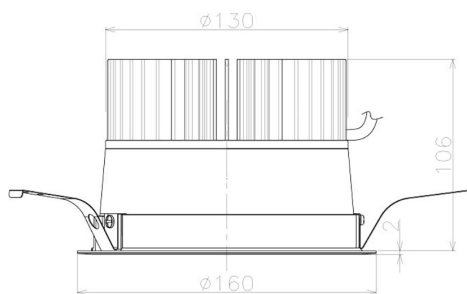

Item no. DD098-3020MW8535L

Series Name: Φ 150 Spark (Swallow Cone)

Installation	Recessed mount
Type	
Fixture wattage	30.3W
Beam angle	23 deg
Color Temp.	3500K
CRI	Ra>85
Luminous	3243 lm
Body	Die-cast aluminum alloy
Body finish	N/A
Trim finish	White
Reflector finish	Mirror
IP Rate	IP20
Light source	COB module
Input Voltage	AC220~240V
Dimming Type	Non-Dimmable
Certificate	CE, CCC
Cut Hole	150mm

Height (Weight)	
65.3W	127 (1.4kg)
48.5W	127 (1.4kg)
44.3W	108 (1.2kg)
33.8W	108 (1.2kg)
30.3W	108 (1.2kg)
23.0W	78 (0.9kg)