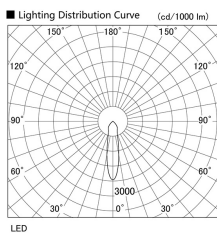

Item no. DD098-3020MW8535L

Series Name: Φ 150 Spark (Swallow Cone)

Installation	Recessed mount
Type	
Fixture wattage	30.3W
Beam angle	23 deg
Color Temp.	3500K
CRI	Ra>85
Luminous	3243 lm
Body	Die-cast aluminum alloy
Body finish	N/A
Trim finish	White
Reflector finish	Mirror
IP Rate	IP20
Light source	COB module
Input Voltage	AC220~240V
Dimming Type	Non-Dimmable
Certificate	CE, CCC
Cut Hole	150mm

Height (Weight)	
65.3W	127 (1.4kg)
48.5W	127 (1.4kg)
44.3W	108 (1.2kg)
33.8W	108 (1.2kg)
30.3W	108 (1.2kg)
23.0W	78 (0.9kg)