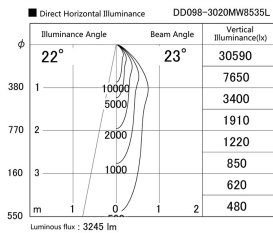

Item no. DD098-3020MW8535L

Series Name: Φ 150 Spark (Swallow Cone)

Installation	Recessed mount
Type	
Fixture wattage	30.3W
Beam angle	23 deg
Color Temp.	3500K
CRI	Ra>85
Luminous	3243 lm
Body	Die-cast aluminum alloy
Body finish	N/A
Trim finish	White
Reflector finish	Mirror
IP Rate	IP20
Light source	COB module
Input Voltage	AC220~240V
Dimming Type	Non-Dimmable
Certificate	CE, CCC
Cut Hole	150mm

Height (Weight)	
65.3W	127 (1.4kg)
48.5W	127 (1.4kg)
44.3W	108 (1.2kg)
33.8W	108 (1.2kg)
30.3W	108 (1.2kg)
23.0W	78 (0.9kg)