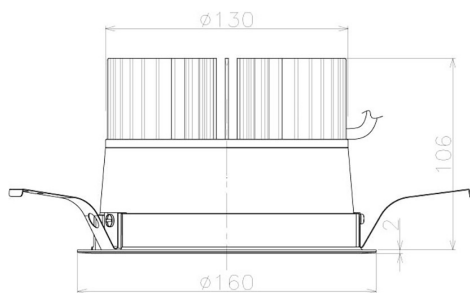

Item no. DD098-3020MW8535L

Series Name:  $\Phi$ 150 Spark (Swallow Cone)

Installation	Recessed mount
Type	$\Phi$ 150 Spark (Swallow Cone)
Fixture wattage	30.3W
Beam angle	23 deg
Color Temp.	3500K
CRI	Ra>85
Luminous	3243 lm
Body	Die-cast aluminum alloy
Body finish	N/A
Trim finish	White
Reflector finish	Mirror
IP Rate	IP20
Light source	COB module
Input Voltage	AC220~240V
Dimming Type	Non-Dimmable
Certificate	CE, CCC
Cut Hole	150mm

Height (Weight)	
65.3W	127 (1.4kg)
48.5W	127 (1.4kg)
44.3W	108 (1.2kg)
33.8W	108 (1.2kg)
30.3W	108 (1.2kg)
23.0W	78 (0.9kg)