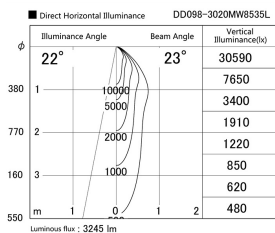

Item no. DD098-3020MW8535L

Series Name:  $\Phi$ 150 Spark (Swallow Cone)

Installation	Recessed mount
Type	$\Phi$ 150 Spark (Swallow Cone)
Fixture wattage	30.3W
Beam angle	23 deg
Color Temp.	3500K
CRI	Ra>85
Luminous	3243 lm
Body	Die-cast aluminum alloy
Body finish	N/A
Trim finish	White
Reflector finish	Mirror
IP Rate	IP20
Light source	COB module
Input Voltage	AC220~240V
Dimming Type	Non-Dimmable
Certificate	CE, CCC
Cut Hole	150mm

Height (Weight)	
65.3W	127 (1.4kg)
48.5W	127 (1.4kg)
44.3W	108 (1.2kg)
33.8W	108 (1.2kg)
30.3W	108 (1.2kg)
23.0W	78 (0.9kg)