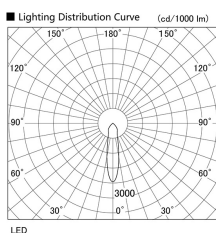

Item no. DD098-3020MW8535L

Series Name:  $\Phi$ 150 Spark (Swallow Cone)

Installation	Recessed mount
Type	$\Phi$ 150 Spark (Swallow Cone)
Fixture wattage	30.3W
Beam angle	23 deg
Color Temp.	3500K
CRI	Ra>85
Luminous	3243 lm
Body	Die-cast aluminum alloy
Body finish	N/A
Trim finish	White
Reflector finish	Mirror
IP Rate	IP20
Light source	COB module
Input Voltage	AC220~240V
Dimming Type	Non-Dimmable
Certificate	CE, CCC
Cut Hole	150mm

Height (Weight)	
65.3W	127 (1.4kg)
48.5W	127 (1.4kg)
44.3W	108 (1.2kg)
33.8W	108 (1.2kg)
30.3W	108 (1.2kg)
23.0W	78 (0.9kg)