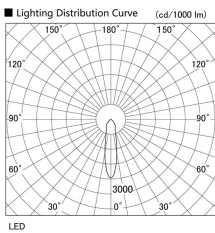

Item no. DD098-3020MW8540L

Series Name:  $\Phi$ 150 Spark (Swallow Cone)

Installation	Recessed mount
Type	
Fixture wattage	30.3W
Beam angle	23 deg
Color Temp.	4000K
CRI	Ra>85
Luminous	3274 lm
Body	Die-cast aluminum alloy
Body finish	N/A
Trim finish	White
Reflector finish	Mirror
IP Rate	IP20
Light source	COB module
Input Voltage	AC220~240V
Dimming Type	Non-Dimmable
Certificate	CE, CCC
Cut Hole	150mm

Height (Weight)	
65.3W	127 (1.4kg)
48.5W	127 (1.4kg)
44.3W	108 (1.2kg)
33.8W	108 (1.2kg)
30.3W	108 (1.2kg)
23.0W	78 (0.9kg)