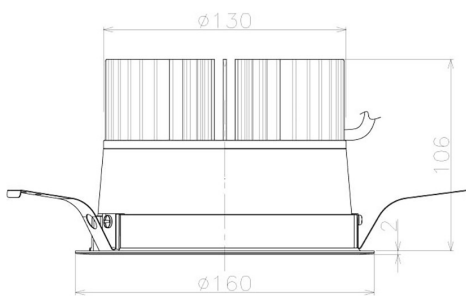

Item no. DD098-3020MW8540L

Series Name:  $\Phi$ 150 Spark (Swallow Cone)

Installation	Recessed mount
Type	
Fixture wattage	30.3W
Beam angle	23 deg
Color Temp.	4000K
CRI	Ra>85
Luminous	3274 lm
Body	Die-cast aluminum alloy
Body finish	N/A
Trim finish	White
Reflector finish	Mirror
IP Rate	IP20
Light source	COB module
Input Voltage	AC220~240V
Dimming Type	Non-Dimmable
Certificate	CE, CCC
Cut Hole	150mm

Height (Weight)	
65.3W	127 (1.4kg)
48.5W	127 (1.4kg)
44.3W	108 (1.2kg)
33.8W	108 (1.2kg)
30.3W	108 (1.2kg)
23.0W	78 (0.9kg)