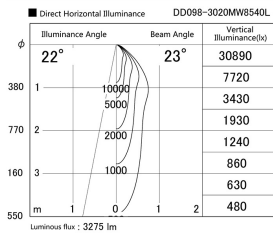

Item no. DD098-3020MW8540L

Series Name:  $\Phi$ 150 Spark (Swallow Cone)

Installation	Recessed mount
Type	
Fixture wattage	30.3W
Beam angle	23 deg
Color Temp.	4000K
CRI	Ra>85
Luminous	3274 lm
Body	Die-cast aluminum alloy
Body finish	N/A
Trim finish	White
Reflector finish	Mirror
IP Rate	IP20
Light source	COB module
Input Voltage	AC220~240V
Dimming Type	Non-Dimmable
Certificate	CE, CCC
Cut Hole	150mm

Height (Weight)	
65.3W	127 (1.4kg)
48.5W	127 (1.4kg)
44.3W	108 (1.2kg)
33.8W	108 (1.2kg)
30.3W	108 (1.2kg)
23.0W	78 (0.9kg)