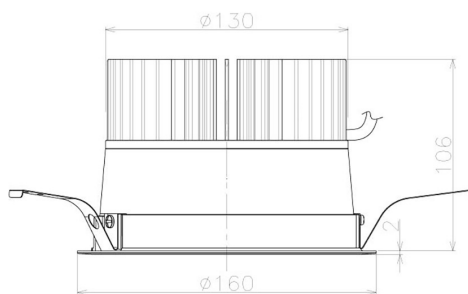

Item no. DD098-3020MW9035L

Series Name:  $\Phi$ 150 Spark (Swallow Cone)

Installation	Recessed mount
Type	
Fixture wattage	30.3W
Beam angle	23 deg
Color Temp.	3500K
CRI	Ra>90
Luminous	2948 lm
Body	Die-cast aluminum alloy
Body finish	N/A
Trim finish	White
Reflector finish	Mirror
IP Rate	IP20
Light source	COB module
Input Voltage	AC220~240V
Dimming Type	Non-Dimmable
Certificate	CE, CCC
Cut Hole	150mm

Height (Weight)	
65.3W	127 (1.4kg)
48.5W	127 (1.4kg)
44.3W	108 (1.2kg)
33.8W	108 (1.2kg)
30.3W	108 (1.2kg)
23.0W	78 (0.9kg)