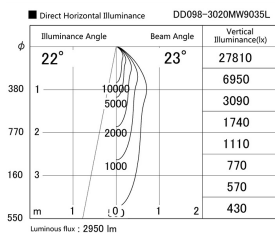

Item no. DD098-3020MW9035L

Series Name:  $\Phi$ 150 Spark (Swallow Cone)

Installation	Recessed mount
Type	
Fixture wattage	30.3W
Beam angle	23 deg
Color Temp.	3500K
CRI	Ra>90
Luminous	2948 lm
Body	Die-cast aluminum alloy
Body finish	N/A
Trim finish	White
Reflector finish	Mirror
IP Rate	IP20
Light source	COB module
Input Voltage	AC220~240V
Dimming Type	Non-Dimmable
Certificate	CE, CCC
Cut Hole	150mm

Height (Weight)	
65.3W	127 (1.4kg)
48.5W	127 (1.4kg)
44.3W	108 (1.2kg)
33.8W	108 (1.2kg)
30.3W	108 (1.2kg)
23.0W	78 (0.9kg)