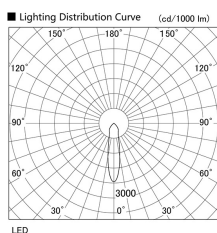

Item no. DD098-3020MW9035L

Series Name:  $\Phi$ 150 Spark (Swallow Cone)

Installation	Recessed mount
Type	
Fixture wattage	30.3W
Beam angle	23 deg
Color Temp.	3500K
CRI	Ra>90
Luminous	2948 lm
Body	Die-cast aluminum alloy
Body finish	N/A
Trim finish	White
Reflector finish	Mirror
IP Rate	IP20
Light source	COB module
Input Voltage	AC220~240V
Dimming Type	Non-Dimmable
Certificate	CE, CCC
Cut Hole	150mm

Height (Weight)	
65.3W	127 (1.4kg)
48.5W	127 (1.4kg)
44.3W	108 (1.2kg)
33.8W	108 (1.2kg)
30.3W	108 (1.2kg)
23.0W	78 (0.9kg)