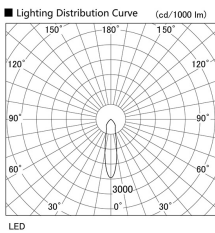

Item no. DD098-3020MW9040L

Series Name:  $\Phi$ 150 Spark (Swallow Cone)

Installation	Recessed mount
Type	$\Phi$ 150 Spark (Swallow Cone)
Fixture wattage	30.3W
Beam angle	23 deg
Color Temp.	4000K
CRI	Ra>90
Luminous	2977 lm
Body	Die-cast aluminum alloy
Body finish	N/A
Trim finish	White
Reflector finish	Mirror
IP Rate	IP20
Light source	COB module
Input Voltage	AC220~240V
Dimming Type	Non-Dimmable
Certificate	CE, CCC
Cut Hole	150mm

Height (Weight)	
65.3W	127 (1.4kg)
48.5W	127 (1.4kg)
44.3W	108 (1.2kg)
33.8W	108 (1.2kg)
30.3W	108 (1.2kg)
23.0W	78 (0.9kg)