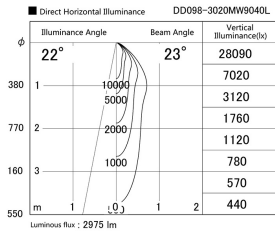

Item no. DD098-3020MW9040L

Series Name:  $\Phi$ 150 Spark (Swallow Cone)

Installation	Recessed mount
Type	$\Phi$ 150 Spark (Swallow Cone)
Fixture wattage	30.3W
Beam angle	23 deg
Color Temp.	4000K
CRI	Ra>90
Luminous	2977 lm
Body	Die-cast aluminum alloy
Body finish	N/A
Trim finish	White
Reflector finish	Mirror
IP Rate	IP20
Light source	COB module
Input Voltage	AC220~240V
Dimming Type	Non-Dimmable
Certificate	CE, CCC
Cut Hole	150mm

Height (Weight)	
65.3W	127 (1.4kg)
48.5W	127 (1.4kg)
44.3W	108 (1.2kg)
33.8W	108 (1.2kg)
30.3W	108 (1.2kg)
23.0W	78 (0.9kg)