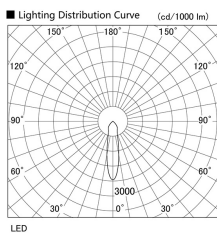

Item no. DD098-3020MW9040L

Series Name: Φ 150 Spark (Swallow Cone)

Installation	Recessed mount
Type	
Fixture wattage	30.3W
Beam angle	23 deg
Color Temp.	4000K
CRI	Ra>90
Luminous	2977 lm
Body	Die-cast aluminum alloy
Body finish	N/A
Trim finish	White
Reflector finish	Mirror
IP Rate	IP20
Light source	COB module
Input Voltage	AC220~240V
Dimming Type	Non-Dimmable
Certificate	CE, CCC
Cut Hole	150mm

Height (Weight)	
65.3W	127 (1.4kg)
48.5W	127 (1.4kg)
44.3W	108 (1.2kg)
33.8W	108 (1.2kg)
30.3W	108 (1.2kg)
23.0W	78 (0.9kg)