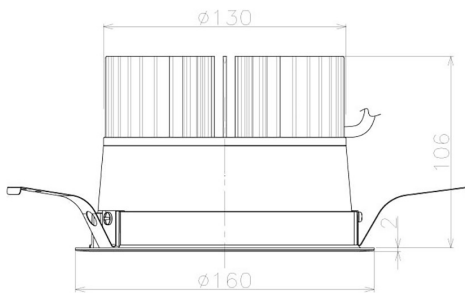

Item no. DD098-3020MW9040L

Series Name:  $\Phi$ 150 Spark (Swallow Cone)

Installation	Recessed mount
Type	$\Phi$ 150 Spark (Swallow Cone)
Fixture wattage	30.3W
Beam angle	23 deg
Color Temp.	4000K
CRI	Ra>90
Luminous	2977 lm
Body	Die-cast aluminum alloy
Body finish	N/A
Trim finish	White
Reflector finish	Mirror
IP Rate	IP20
Light source	COB module
Input Voltage	AC220~240V
Dimming Type	Non-Dimmable
Certificate	CE, CCC
Cut Hole	150mm

Height (Weight)	
65.3W	127 (1.4kg)
48.5W	127 (1.4kg)
44.3W	108 (1.2kg)
33.8W	108 (1.2kg)
30.3W	108 (1.2kg)
23.0W	78 (0.9kg)