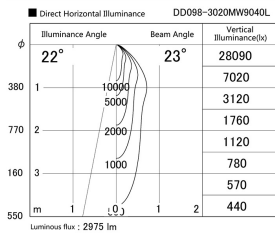

Item no. DD098-3020MW9040L

Series Name: Φ 150 Spark (Swallow Cone)

Installation	Recessed mount
Type	
Fixture wattage	30.3W
Beam angle	23 deg
Color Temp.	4000K
CRI	Ra>90
Luminous	2977 lm
Body	Die-cast aluminum alloy
Body finish	N/A
Trim finish	White
Reflector finish	Mirror
IP Rate	IP20
Light source	COB module
Input Voltage	AC220~240V
Dimming Type	Non-Dimmable
Certificate	CE, CCC
Cut Hole	150mm

Height (Weight)	
65.3W	127 (1.4kg)
48.5W	127 (1.4kg)
44.3W	108 (1.2kg)
33.8W	108 (1.2kg)
30.3W	108 (1.2kg)
23.0W	78 (0.9kg)