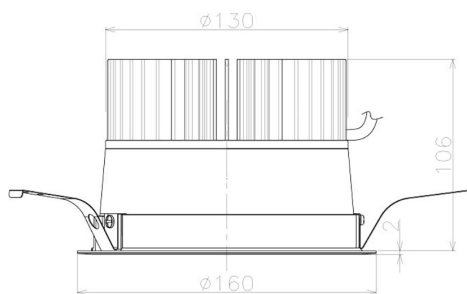

Item no. DD098-3020MW9040L

Series Name: Φ 150 Spark (Swallow Cone)

Installation	Recessed mount
Type	
Fixture wattage	30.3W
Beam angle	23 deg
Color Temp.	4000K
CRI	Ra>90
Luminous	2977 lm
Body	Die-cast aluminum alloy
Body finish	N/A
Trim finish	White
Reflector finish	Mirror
IP Rate	IP20
Light source	COB module
Input Voltage	AC220~240V
Dimming Type	Non-Dimmable
Certificate	CE, CCC
Cut Hole	150mm

Height (Weight)	
65.3W	127 (1.4kg)
48.5W	127 (1.4kg)
44.3W	108 (1.2kg)
33.8W	108 (1.2kg)
30.3W	108 (1.2kg)
23.0W	78 (0.9kg)