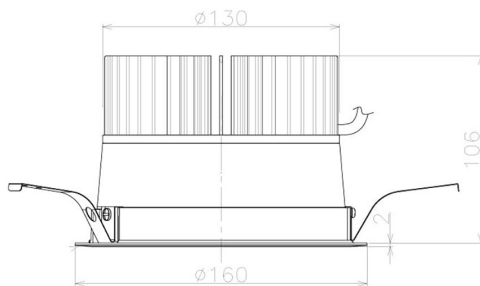

Item no. DD098-3420MW8527L

Series Name: Φ 150 Spark (Swallow Cone)

Installation	Recessed mount
Type	
Fixture wattage	33.8W
Beam angle	23 deg
Color Temp.	2700K
CRI	Ra>85
Luminous	3348 lm
Body	Die-cast aluminum alloy
Body finish	N/A
Trim finish	White
Reflector finish	Mirror
IP Rate	IP20
Light source	COB module
Input Voltage	AC220~240V
Dimming Type	Non-Dimmable
Certificate	CE, CCC
Cut Hole	150mm

Height (Weight)	
65.3W	127 (1.4kg)
48.5W	127 (1.4kg)
44.3W	108 (1.2kg)
33.8W	108 (1.2kg)
30.3W	108 (1.2kg)
23.0W	78 (0.9kg)