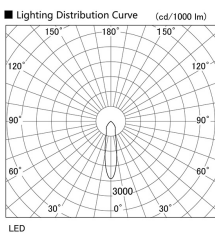

Item no. DD098-3420MW8527L

Series Name: Φ 150 Spark (Swallow Cone)

Installation	Recessed mount
Type	
Fixture wattage	33.8W
Beam angle	23 deg
Color Temp.	2700K
CRI	Ra>85
Luminous	3348 lm
Body	Die-cast aluminum alloy
Body finish	N/A
Trim finish	White
Reflector finish	Mirror
IP Rate	IP20
Light source	COB module
Input Voltage	AC220~240V
Dimming Type	Non-Dimmable
Certificate	CE, CCC
Cut Hole	150mm

Height (Weight)	
65.3W	127 (1.4kg)
48.5W	127 (1.4kg)
44.3W	108 (1.2kg)
33.8W	108 (1.2kg)
30.3W	108 (1.2kg)
23.0W	78 (0.9kg)