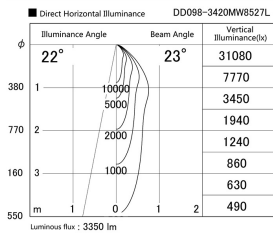

Item no. DD098-3420MW8527L

Series Name: Φ 150 Spark (Swallow Cone)

Installation	Recessed mount
Type	
Fixture wattage	33.8W
Beam angle	23 deg
Color Temp.	2700K
CRI	Ra>85
Luminous	3348 lm
Body	Die-cast aluminum alloy
Body finish	N/A
Trim finish	White
Reflector finish	Mirror
IP Rate	IP20
Light source	COB module
Input Voltage	AC220~240V
Dimming Type	Non-Dimmable
Certificate	CE, CCC
Cut Hole	150mm

Height (Weight)	
65.3W	127 (1.4kg)
48.5W	127 (1.4kg)
44.3W	108 (1.2kg)
33.8W	108 (1.2kg)
30.3W	108 (1.2kg)
23.0W	78 (0.9kg)