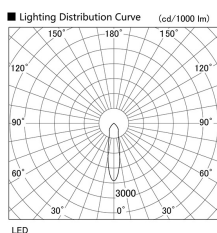

Item no. DD098-3420MW8530L

Series Name:  $\Phi$ 150 Spark (Swallow Cone)

|                  |                         |
|------------------|-------------------------|
| Installation     | Recessed mount          |
| Type             |                         |
| Fixture wattage  | 33.8W                   |
| Beam angle       | 23 deg                  |
| Color Temp.      | 3000K                   |
| CRI              | Ra>85                   |
| Luminous         | 3487 lm                 |
| Body             | Die-cast aluminum alloy |
| Body finish      | N/A                     |
| Trim finish      | White                   |
| Reflector finish | Mirror                  |
| IP Rate          | IP20                    |
| Light source     | COB module              |
| Input Voltage    | AC220~240V              |
| Dimming Type     | Non-Dimmable            |
| Certificate      | CE, CCC                 |
| Cut Hole         | 150mm                   |

| Height (Weight) |             |
|-----------------|-------------|
| 65.3W           | 127 (1.4kg) |
| 48.5W           | 127 (1.4kg) |
| 44.3W           | 108 (1.2kg) |
| 33.8W           | 108 (1.2kg) |
| 30.3W           | 108 (1.2kg) |
| 23.0W           | 78 (0.9kg)  |