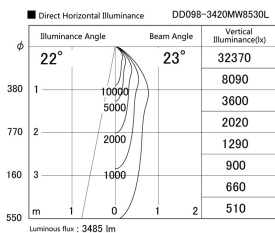

Item no. DD098-3420MW8530L

Series Name:  $\Phi$ 150 Spark (Swallow Cone)

|                  |                         |
|------------------|-------------------------|
| Installation     | Recessed mount          |
| Type             |                         |
| Fixture wattage  | 33.8W                   |
| Beam angle       | 23 deg                  |
| Color Temp.      | 3000K                   |
| CRI              | Ra>85                   |
| Luminous         | 3487 lm                 |
| Body             | Die-cast aluminum alloy |
| Body finish      | N/A                     |
| Trim finish      | White                   |
| Reflector finish | Mirror                  |
| IP Rate          | IP20                    |
| Light source     | COB module              |
| Input Voltage    | AC220~240V              |
| Dimming Type     | Non-Dimmable            |
| Certificate      | CE, CCC                 |
| Cut Hole         | 150mm                   |

| Height (Weight) |             |
|-----------------|-------------|
| 65.3W           | 127 (1.4kg) |
| 48.5W           | 127 (1.4kg) |
| 44.3W           | 108 (1.2kg) |
| 33.8W           | 108 (1.2kg) |
| 30.3W           | 108 (1.2kg) |
| 23.0W           | 78 (0.9kg)  |