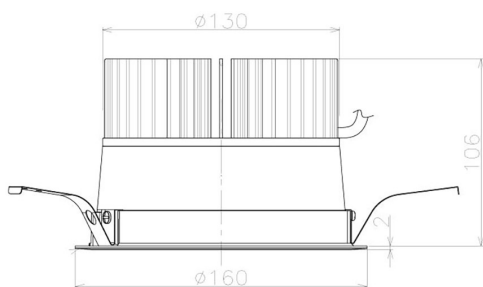

Item no. DD098-3420MW8530L

Series Name:  $\Phi$ 150 Spark (Swallow Cone)

|                  |                         |
|------------------|-------------------------|
| Installation     | Recessed mount          |
| Type             |                         |
| Fixture wattage  | 33.8W                   |
| Beam angle       | 23 deg                  |
| Color Temp.      | 3000K                   |
| CRI              | Ra>85                   |
| Luminous         | 3487 lm                 |
| Body             | Die-cast aluminum alloy |
| Body finish      | N/A                     |
| Trim finish      | White                   |
| Reflector finish | Mirror                  |
| IP Rate          | IP20                    |
| Light source     | COB module              |
| Input Voltage    | AC220~240V              |
| Dimming Type     | Non-Dimmable            |
| Certificate      | CE, CCC                 |
| Cut Hole         | 150mm                   |

| Height (Weight) |             |
|-----------------|-------------|
| 65.3W           | 127 (1.4kg) |
| 48.5W           | 127 (1.4kg) |
| 44.3W           | 108 (1.2kg) |
| 33.8W           | 108 (1.2kg) |
| 30.3W           | 108 (1.2kg) |
| 23.0W           | 78 (0.9kg)  |