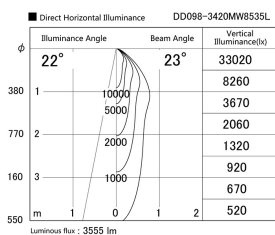

Item no. DD098-3420MW8535L

Series Name:  $\Phi$ 150 Spark (Swallow Cone)

Installation	Recessed mount
Type	
Fixture wattage	33.8W
Beam angle	23 deg
Color Temp.	3500K
CRI	Ra>85
Luminous	3557 lm
Body	Die-cast aluminum alloy
Body finish	N/A
Trim finish	White
Reflector finish	Mirror
IP Rate	IP20
Light source	COB module
Input Voltage	AC220~240V
Dimming Type	Non-Dimmable
Certificate	CE, CCC
Cut Hole	150mm

Height (Weight)	
65.3W	127 (1.4kg)
48.5W	127 (1.4kg)
44.3W	108 (1.2kg)
33.8W	108 (1.2kg)
30.3W	108 (1.2kg)
23.0W	78 (0.9kg)