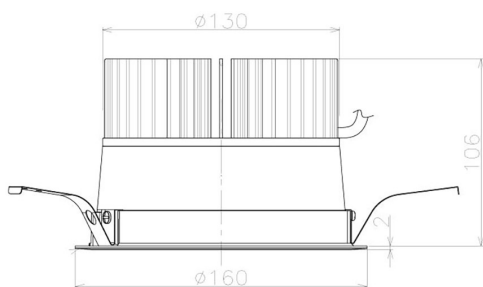

Item no. DD098-3420MW8535L

Series Name:  $\Phi$ 150 Spark (Swallow Cone)

Installation	Recessed mount
Type	
Fixture wattage	33.8W
Beam angle	23 deg
Color Temp.	3500K
CRI	Ra>85
Luminous	3557 lm
Body	Die-cast aluminum alloy
Body finish	N/A
Trim finish	White
Reflector finish	Mirror
IP Rate	IP20
Light source	COB module
Input Voltage	AC220~240V
Dimming Type	Non-Dimmable
Certificate	CE, CCC
Cut Hole	150mm

Height (Weight)	
65.3W	127 (1.4kg)
48.5W	127 (1.4kg)
44.3W	108 (1.2kg)
33.8W	108 (1.2kg)
30.3W	108 (1.2kg)
23.0W	78 (0.9kg)