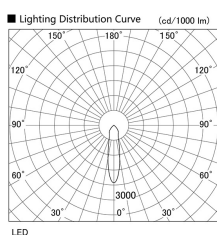

Item no. DD098-3420MW8535L

Series Name:  $\Phi$ 150 Spark (Swallow Cone)

Installation	Recessed mount
Type	
Fixture wattage	33.8W
Beam angle	23 deg
Color Temp.	3500K
CRI	Ra>85
Luminous	3557 lm
Body	Die-cast aluminum alloy
Body finish	N/A
Trim finish	White
Reflector finish	Mirror
IP Rate	IP20
Light source	COB module
Input Voltage	AC220~240V
Dimming Type	Non-Dimmable
Certificate	CE, CCC
Cut Hole	150mm

Height (Weight)	
65.3W	127 (1.4kg)
48.5W	127 (1.4kg)
44.3W	108 (1.2kg)
33.8W	108 (1.2kg)
30.3W	108 (1.2kg)
23.0W	78 (0.9kg)