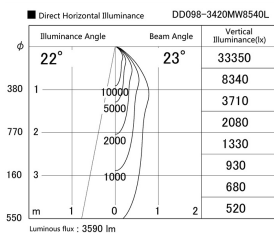

Item no. DD098-3420MW8540L

Series Name:  $\Phi$ 150 Spark (Swallow Cone)

Installation	Recessed mount
Type	
Fixture wattage	33.8W
Beam angle	23 deg
Color Temp.	4000K
CRI	Ra>85
Luminous	3592 lm
Body	Die-cast aluminum alloy
Body finish	N/A
Trim finish	White
Reflector finish	Mirror
IP Rate	IP20
Light source	COB module
Input Voltage	AC220~240V
Dimming Type	Non-Dimmable
Certificate	CE, CCC
Cut Hole	150mm

Height (Weight)	
65.3W	127 (1.4kg)
48.5W	127 (1.4kg)
44.3W	108 (1.2kg)
33.8W	108 (1.2kg)
30.3W	108 (1.2kg)
23.0W	78 (0.9kg)