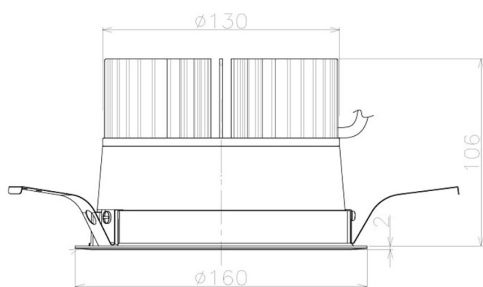

Item no. DD098-3420MW8540L

Series Name:  $\Phi$ 150 Spark (Swallow Cone)

Installation	Recessed mount
Type	
Fixture wattage	33.8W
Beam angle	23 deg
Color Temp.	4000K
CRI	Ra>85
Luminous	3592 lm
Body	Die-cast aluminum alloy
Body finish	N/A
Trim finish	White
Reflector finish	Mirror
IP Rate	IP20
Light source	COB module
Input Voltage	AC220~240V
Dimming Type	Non-Dimmable
Certificate	CE, CCC
Cut Hole	150mm

Height (Weight)	
65.3W	127 (1.4kg)
48.5W	127 (1.4kg)
44.3W	108 (1.2kg)
33.8W	108 (1.2kg)
30.3W	108 (1.2kg)
23.0W	78 (0.9kg)