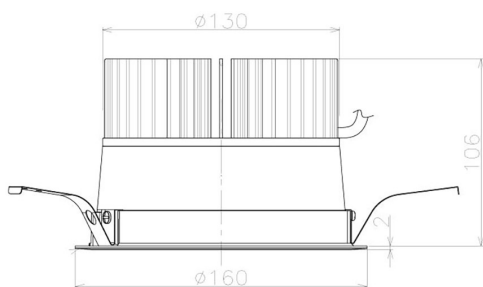

Item no. DD098-3420MW8540L

Series Name: Φ 150 Spark (Swallow Cone)

Installation	Recessed mount
Type	
Fixture wattage	33.8W
Beam angle	23 deg
Color Temp.	4000K
CRI	Ra>85
Luminous	3592 lm
Body	Die-cast aluminum alloy
Body finish	N/A
Trim finish	White
Reflector finish	Mirror
IP Rate	IP20
Light source	COB module
Input Voltage	AC220~240V
Dimming Type	Non-Dimmable
Certificate	CE, CCC
Cut Hole	150mm

Height (Weight)	
65.3W	127 (1.4kg)
48.5W	127 (1.4kg)
44.3W	108 (1.2kg)
33.8W	108 (1.2kg)
30.3W	108 (1.2kg)
23.0W	78 (0.9kg)