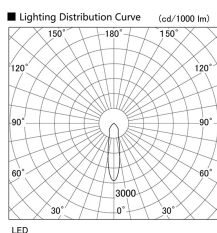

Item no. DD098-3420MW8540L

Series Name: Φ 150 Spark (Swallow Cone)

Installation	Recessed mount
Type	
Fixture wattage	33.8W
Beam angle	23 deg
Color Temp.	4000K
CRI	Ra>85
Luminous	3592 lm
Body	Die-cast aluminum alloy
Body finish	N/A
Trim finish	White
Reflector finish	Mirror
IP Rate	IP20
Light source	COB module
Input Voltage	AC220~240V
Dimming Type	Non-Dimmable
Certificate	CE, CCC
Cut Hole	150mm

Height (Weight)	
65.3W	127 (1.4kg)
48.5W	127 (1.4kg)
44.3W	108 (1.2kg)
33.8W	108 (1.2kg)
30.3W	108 (1.2kg)
23.0W	78 (0.9kg)