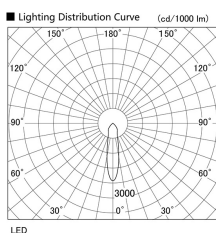

Item no. DD098-3420MW8540L

Series Name:  $\Phi$ 150 Spark (Swallow Cone)

Installation	Recessed mount
Type	
Fixture wattage	33.8W
Beam angle	23 deg
Color Temp.	4000K
CRI	Ra>85
Luminous	3592 lm
Body	Die-cast aluminum alloy
Body finish	N/A
Trim finish	White
Reflector finish	Mirror
IP Rate	IP20
Light source	COB module
Input Voltage	AC220~240V
Dimming Type	Non-Dimmable
Certificate	CE, CCC
Cut Hole	150mm

Height (Weight)	
65.3W	127 (1.4kg)
48.5W	127 (1.4kg)
44.3W	108 (1.2kg)
33.8W	108 (1.2kg)
30.3W	108 (1.2kg)
23.0W	78 (0.9kg)