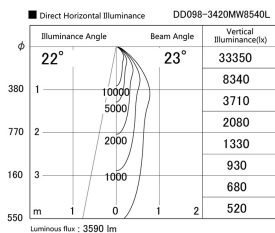

Item no. DD098-3420MW8540L

Series Name: Φ 150 Spark (Swallow Cone)

Installation	Recessed mount
Type	
Fixture wattage	33.8W
Beam angle	23 deg
Color Temp.	4000K
CRI	Ra>85
Luminous	3592 lm
Body	Die-cast aluminum alloy
Body finish	N/A
Trim finish	White
Reflector finish	Mirror
IP Rate	IP20
Light source	COB module
Input Voltage	AC220~240V
Dimming Type	Non-Dimmable
Certificate	CE, CCC
Cut Hole	150mm

Height (Weight)	
65.3W	127 (1.4kg)
48.5W	127 (1.4kg)
44.3W	108 (1.2kg)
33.8W	108 (1.2kg)
30.3W	108 (1.2kg)
23.0W	78 (0.9kg)