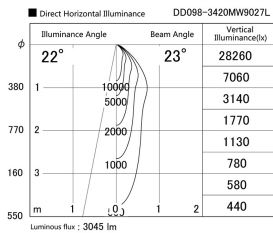

Item no. DD098-3420MW9027L

Series Name:  $\Phi$ 150 Spark (Swallow Cone)

Installation	Recessed mount
Type	
Fixture wattage	33.8W
Beam angle	23 deg
Color Temp.	2700K
CRI	Ra>90
Luminous	3044 lm
Body	Die-cast aluminum alloy
Body finish	N/A
Trim finish	White
Reflector finish	Mirror
IP Rate	IP20
Light source	COB module
Input Voltage	AC220~240V
Dimming Type	Non-Dimmable
Certificate	CE, CCC
Cut Hole	150mm

Height (Weight)	
65.3W	127 (1.4kg)
48.5W	127 (1.4kg)
44.3W	108 (1.2kg)
33.8W	108 (1.2kg)
30.3W	108 (1.2kg)
23.0W	78 (0.9kg)