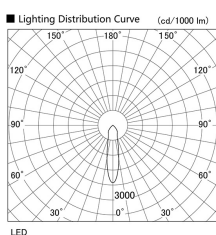

Item no. DD098-3420MW9027L

Series Name: Φ 150 Spark (Swallow Cone)

Installation	Recessed mount
Type	Φ 150 Spark (Swallow Cone)
Fixture wattage	33.8W
Beam angle	23 deg
Color Temp.	2700K
CRI	Ra>90
Luminous	3044 lm
Body	Die-cast aluminum alloy
Body finish	N/A
Trim finish	White
Reflector finish	Mirror
IP Rate	IP20
Light source	COB module
Input Voltage	AC220~240V
Dimming Type	Non-Dimmable
Certificate	CE, CCC
Cut Hole	150mm

Height (Weight)	
65.3W	127 (1.4kg)
48.5W	127 (1.4kg)
44.3W	108 (1.2kg)
33.8W	108 (1.2kg)
30.3W	108 (1.2kg)
23.0W	78 (0.9kg)