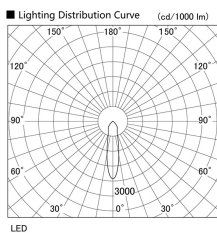

Item no. DD098-3420MW9027L

Series Name:  $\Phi$ 150 Spark (Swallow Cone)

Installation	Recessed mount
Type	
Fixture wattage	33.8W
Beam angle	23 deg
Color Temp.	2700K
CRI	Ra>90
Luminous	3044 lm
Body	Die-cast aluminum alloy
Body finish	N/A
Trim finish	White
Reflector finish	Mirror
IP Rate	IP20
Light source	COB module
Input Voltage	AC220~240V
Dimming Type	Non-Dimmable
Certificate	CE, CCC
Cut Hole	150mm

Height (Weight)	
65.3W	127 (1.4kg)
48.5W	127 (1.4kg)
44.3W	108 (1.2kg)
33.8W	108 (1.2kg)
30.3W	108 (1.2kg)
23.0W	78 (0.9kg)