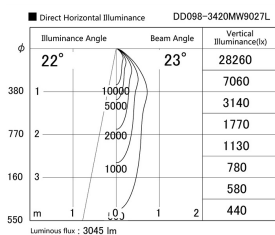

Item no. DD098-3420MW9027L

Series Name: Φ 150 Spark (Swallow Cone)

Installation	Recessed mount
Type	Φ 150 Spark (Swallow Cone)
Fixture wattage	33.8W
Beam angle	23 deg
Color Temp.	2700K
CRI	Ra>90
Luminous	3044 lm
Body	Die-cast aluminum alloy
Body finish	N/A
Trim finish	White
Reflector finish	Mirror
IP Rate	IP20
Light source	COB module
Input Voltage	AC220~240V
Dimming Type	Non-Dimmable
Certificate	CE, CCC
Cut Hole	150mm

Height (Weight)	
65.3W	127 (1.4kg)
48.5W	127 (1.4kg)
44.3W	108 (1.2kg)
33.8W	108 (1.2kg)
30.3W	108 (1.2kg)
23.0W	78 (0.9kg)