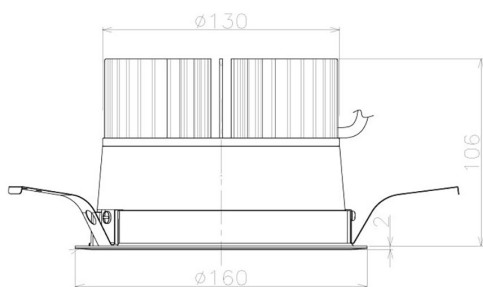

Item no. DD098-3420MW9027L

Series Name: Φ 150 Spark (Swallow Cone)

Installation	Recessed mount
Type	Φ 150 Spark (Swallow Cone)
Fixture wattage	33.8W
Beam angle	23 deg
Color Temp.	2700K
CRI	Ra>90
Luminous	3044 lm
Body	Die-cast aluminum alloy
Body finish	N/A
Trim finish	White
Reflector finish	Mirror
IP Rate	IP20
Light source	COB module
Input Voltage	AC220~240V
Dimming Type	Non-Dimmable
Certificate	CE, CCC
Cut Hole	150mm

Height (Weight)	
65.3W	127 (1.4kg)
48.5W	127 (1.4kg)
44.3W	108 (1.2kg)
33.8W	108 (1.2kg)
30.3W	108 (1.2kg)
23.0W	78 (0.9kg)