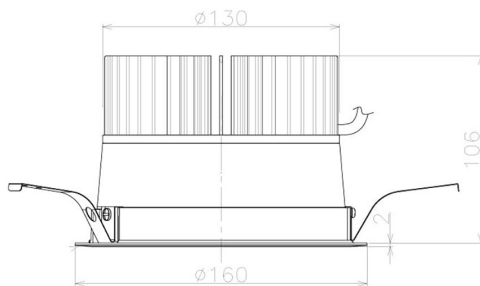

Item no. DD098-3420MW9027L

Series Name:  $\Phi$ 150 Spark (Swallow Cone)

Installation	Recessed mount
Type	
Fixture wattage	33.8W
Beam angle	23 deg
Color Temp.	2700K
CRI	Ra>90
Luminous	3044 lm
Body	Die-cast aluminum alloy
Body finish	N/A
Trim finish	White
Reflector finish	Mirror
IP Rate	IP20
Light source	COB module
Input Voltage	AC220~240V
Dimming Type	Non-Dimmable
Certificate	CE, CCC
Cut Hole	150mm

Height (Weight)	
65.3W	127 (1.4kg)
48.5W	127 (1.4kg)
44.3W	108 (1.2kg)
33.8W	108 (1.2kg)
30.3W	108 (1.2kg)
23.0W	78 (0.9kg)