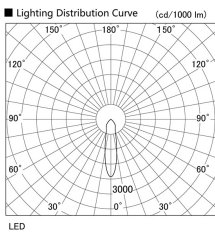

Item no. DD098-3420MW9030L

Series Name: Φ 150 Spark (Swallow Cone)

Installation	Recessed mount
Type	
Fixture wattage	33.8W
Beam angle	23 deg
Color Temp.	3000K
CRI	Ra>90
Luminous	3171 lm
Body	Die-cast aluminum alloy
Body finish	N/A
Trim finish	White
Reflector finish	Mirror
IP Rate	IP20
Light source	COB module
Input Voltage	AC220~240V
Dimming Type	Non-Dimmable
Certificate	CE, CCC
Cut Hole	150mm

Height (Weight)	
65.3W	127 (1.4kg)
48.5W	127 (1.4kg)
44.3W	108 (1.2kg)
33.8W	108 (1.2kg)
30.3W	108 (1.2kg)
23.0W	78 (0.9kg)