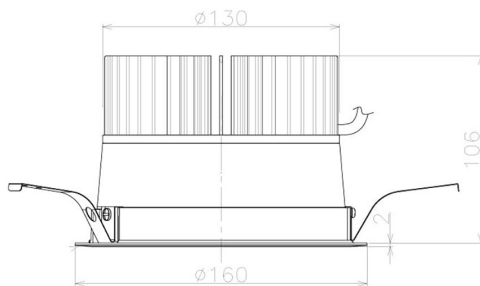

Item no. DD098-3420MW9030L

Series Name: Φ 150 Spark (Swallow Cone)

Installation	Recessed mount
Type	
Fixture wattage	33.8W
Beam angle	23 deg
Color Temp.	3000K
CRI	Ra>90
Luminous	3171 lm
Body	Die-cast aluminum alloy
Body finish	N/A
Trim finish	White
Reflector finish	Mirror
IP Rate	IP20
Light source	COB module
Input Voltage	AC220~240V
Dimming Type	Non-Dimmable
Certificate	CE, CCC
Cut Hole	150mm

Height (Weight)	
65.3W	127 (1.4kg)
48.5W	127 (1.4kg)
44.3W	108 (1.2kg)
33.8W	108 (1.2kg)
30.3W	108 (1.2kg)
23.0W	78 (0.9kg)