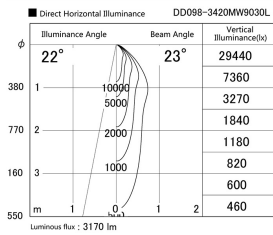

Item no. DD098-3420MW9030L

Series Name: Φ 150 Spark (Swallow Cone)

Installation	Recessed mount
Type	
Fixture wattage	33.8W
Beam angle	23 deg
Color Temp.	3000K
CRI	Ra>90
Luminous	3171 lm
Body	Die-cast aluminum alloy
Body finish	N/A
Trim finish	White
Reflector finish	Mirror
IP Rate	IP20
Light source	COB module
Input Voltage	AC220~240V
Dimming Type	Non-Dimmable
Certificate	CE, CCC
Cut Hole	150mm

Height (Weight)	
65.3W	127 (1.4kg)
48.5W	127 (1.4kg)
44.3W	108 (1.2kg)
33.8W	108 (1.2kg)
30.3W	108 (1.2kg)
23.0W	78 (0.9kg)