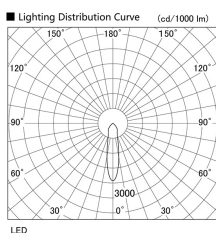

Item no. DD098-3420MW9035L

Series Name: Φ 150 Spark (Swallow Cone)

Installation	Recessed mount
Type	Φ 150 Spark (Swallow Cone)
Fixture wattage	33.8W
Beam angle	23 deg
Color Temp.	3500K
CRI	Ra>90
Luminous	3234 lm
Body	Die-cast aluminum alloy
Body finish	N/A
Trim finish	White
Reflector finish	Mirror
IP Rate	IP20
Light source	COB module
Input Voltage	AC220~240V
Dimming Type	Non-Dimmable
Certificate	CE, CCC
Cut Hole	150mm

Height (Weight)	
65.3W	127 (1.4kg)
48.5W	127 (1.4kg)
44.3W	108 (1.2kg)
33.8W	108 (1.2kg)
30.3W	108 (1.2kg)
23.0W	78 (0.9kg)