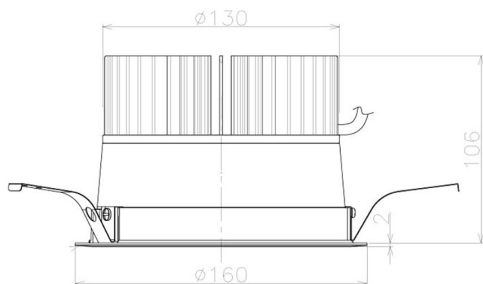

Item no. DD098-3420MW9035L

Series Name: Φ 150 Spark (Swallow Cone)

Installation	Recessed mount
Type	Φ 150 Spark (Swallow Cone)
Fixture wattage	33.8W
Beam angle	23 deg
Color Temp.	3500K
CRI	Ra>90
Luminous	3234 lm
Body	Die-cast aluminum alloy
Body finish	N/A
Trim finish	White
Reflector finish	Mirror
IP Rate	IP20
Light source	COB module
Input Voltage	AC220~240V
Dimming Type	Non-Dimmable
Certificate	CE, CCC
Cut Hole	150mm

Height (Weight)	
65.3W	127 (1.4kg)
48.5W	127 (1.4kg)
44.3W	108 (1.2kg)
33.8W	108 (1.2kg)
30.3W	108 (1.2kg)
23.0W	78 (0.9kg)