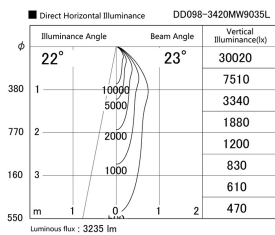

Item no. DD098-3420MW9035L

Series Name:  $\Phi$ 150 Spark (Swallow Cone)

Installation	Recessed mount
Type	
Fixture wattage	33.8W
Beam angle	23 deg
Color Temp.	3500K
CRI	Ra>90
Luminous	3234 lm
Body	Die-cast aluminum alloy
Body finish	N/A
Trim finish	White
Reflector finish	Mirror
IP Rate	IP20
Light source	COB module
Input Voltage	AC220~240V
Dimming Type	Non-Dimmable
Certificate	CE, CCC
Cut Hole	150mm

Height (Weight)	
65.3W	127 (1.4kg)
48.5W	127 (1.4kg)
44.3W	108 (1.2kg)
33.8W	108 (1.2kg)
30.3W	108 (1.2kg)
23.0W	78 (0.9kg)