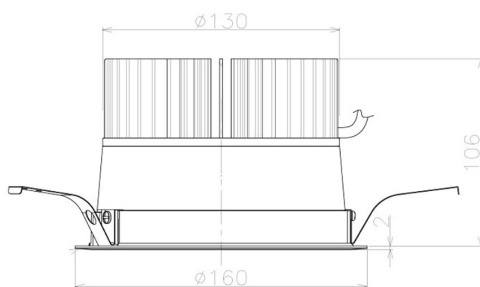

Item no. DD098-3420MW9035L

Series Name:  $\Phi$ 150 Spark (Swallow Cone)

Installation	Recessed mount
Type	
Fixture wattage	33.8W
Beam angle	23 deg
Color Temp.	3500K
CRI	Ra>90
Luminous	3234 lm
Body	Die-cast aluminum alloy
Body finish	N/A
Trim finish	White
Reflector finish	Mirror
IP Rate	IP20
Light source	COB module
Input Voltage	AC220~240V
Dimming Type	Non-Dimmable
Certificate	CE, CCC
Cut Hole	150mm

Height (Weight)	
65.3W	127 (1.4kg)
48.5W	127 (1.4kg)
44.3W	108 (1.2kg)
33.8W	108 (1.2kg)
30.3W	108 (1.2kg)
23.0W	78 (0.9kg)