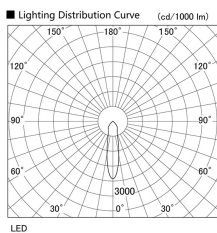

Item no. DD098-3420MW9035L

Series Name:  $\Phi$ 150 Spark (Swallow Cone)

Installation	Recessed mount
Type	
Fixture wattage	33.8W
Beam angle	23 deg
Color Temp.	3500K
CRI	Ra>90
Luminous	3234 lm
Body	Die-cast aluminum alloy
Body finish	N/A
Trim finish	White
Reflector finish	Mirror
IP Rate	IP20
Light source	COB module
Input Voltage	AC220~240V
Dimming Type	Non-Dimmable
Certificate	CE, CCC
Cut Hole	150mm

Height (Weight)	
65.3W	127 (1.4kg)
48.5W	127 (1.4kg)
44.3W	108 (1.2kg)
33.8W	108 (1.2kg)
30.3W	108 (1.2kg)
23.0W	78 (0.9kg)