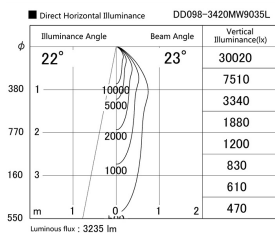

Item no. DD098-3420MW9035L

Series Name: Φ 150 Spark (Swallow Cone)

Installation	Recessed mount
Type	Φ 150 Spark (Swallow Cone)
Fixture wattage	33.8W
Beam angle	23 deg
Color Temp.	3500K
CRI	Ra>90
Luminous	3234 lm
Body	Die-cast aluminum alloy
Body finish	N/A
Trim finish	White
Reflector finish	Mirror
IP Rate	IP20
Light source	COB module
Input Voltage	AC220~240V
Dimming Type	Non-Dimmable
Certificate	CE, CCC
Cut Hole	150mm

Height (Weight)	
65.3W	127 (1.4kg)
48.5W	127 (1.4kg)
44.3W	108 (1.2kg)
33.8W	108 (1.2kg)
30.3W	108 (1.2kg)
23.0W	78 (0.9kg)