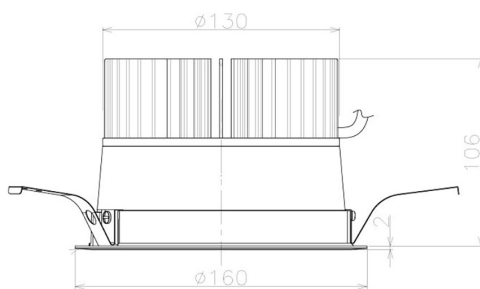

Item no. DD098-3420MW9040L

Series Name: Φ 150 Spark (Swallow Cone)

Installation	Recessed mount
Type	
Fixture wattage	33.8W
Beam angle	23 deg
Color Temp.	4000K
CRI	Ra>90
Luminous	3266 lm
Body	Die-cast aluminum alloy
Body finish	N/A
Trim finish	White
Reflector finish	Mirror
IP Rate	IP20
Light source	COB module
Input Voltage	AC220~240V
Dimming Type	Non-Dimmable
Certificate	CE, CCC
Cut Hole	150mm

Height (Weight)	
65.3W	127 (1.4kg)
48.5W	127 (1.4kg)
44.3W	108 (1.2kg)
33.8W	108 (1.2kg)
30.3W	108 (1.2kg)
23.0W	78 (0.9kg)