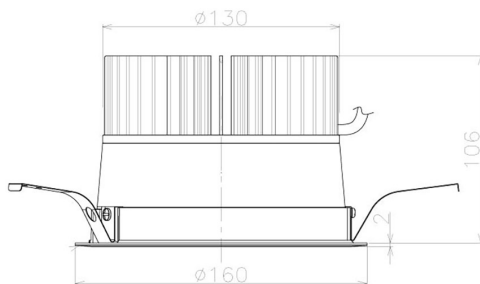

Item no. DD098-3420MW9040L

Series Name: Φ 150 Spark (Swallow Cone)

Installation	Recessed mount
Type	Φ 150 Spark (Swallow Cone)
Fixture wattage	33.8W
Beam angle	23 deg
Color Temp.	4000K
CRI	Ra>90
Luminous	3266 lm
Body	Die-cast aluminum alloy
Body finish	N/A
Trim finish	White
Reflector finish	Mirror
IP Rate	IP20
Light source	COB module
Input Voltage	AC220~240V
Dimming Type	Non-Dimmable
Certificate	CE, CCC
Cut Hole	150mm

Height (Weight)	
65.3W	127 (1.4kg)
48.5W	127 (1.4kg)
44.3W	108 (1.2kg)
33.8W	108 (1.2kg)
30.3W	108 (1.2kg)
23.0W	78 (0.9kg)