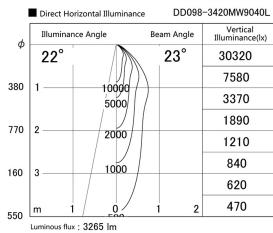

Item no. DD098-3420MW9040L

Series Name: Φ 150 Spark (Swallow Cone)

Installation	Recessed mount
Type	
Fixture wattage	33.8W
Beam angle	23 deg
Color Temp.	4000K
CRI	Ra>90
Luminous	3266 lm
Body	Die-cast aluminum alloy
Body finish	N/A
Trim finish	White
Reflector finish	Mirror
IP Rate	IP20
Light source	COB module
Input Voltage	AC220~240V
Dimming Type	Non-Dimmable
Certificate	CE, CCC
Cut Hole	150mm

Height (Weight)	
65.3W	127 (1.4kg)
48.5W	127 (1.4kg)
44.3W	108 (1.2kg)
33.8W	108 (1.2kg)
30.3W	108 (1.2kg)
23.0W	78 (0.9kg)