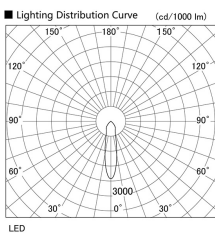

Item no. DD098-3420MW9040L

Series Name: Φ 150 Spark (Swallow Cone)

Installation	Recessed mount
Type	Φ 150 Spark (Swallow Cone)
Fixture wattage	33.8W
Beam angle	23 deg
Color Temp.	4000K
CRI	Ra>90
Luminous	3266 lm
Body	Die-cast aluminum alloy
Body finish	N/A
Trim finish	White
Reflector finish	Mirror
IP Rate	IP20
Light source	COB module
Input Voltage	AC220~240V
Dimming Type	Non-Dimmable
Certificate	CE, CCC
Cut Hole	150mm

Height (Weight)	
65.3W	127 (1.4kg)
48.5W	127 (1.4kg)
44.3W	108 (1.2kg)
33.8W	108 (1.2kg)
30.3W	108 (1.2kg)
23.0W	78 (0.9kg)