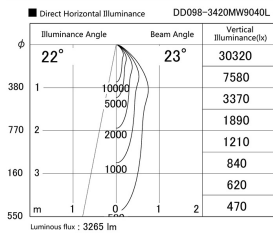

Item no. DD098-3420MW9040L

Series Name: Φ 150 Spark (Swallow Cone)

Installation	Recessed mount
Type	Φ 150 Spark (Swallow Cone)
Fixture wattage	33.8W
Beam angle	23 deg
Color Temp.	4000K
CRI	Ra>90
Luminous	3266 lm
Body	Die-cast aluminum alloy
Body finish	N/A
Trim finish	White
Reflector finish	Mirror
IP Rate	IP20
Light source	COB module
Input Voltage	AC220~240V
Dimming Type	Non-Dimmable
Certificate	CE, CCC
Cut Hole	150mm

Height (Weight)	
65.3W	127 (1.4kg)
48.5W	127 (1.4kg)
44.3W	108 (1.2kg)
33.8W	108 (1.2kg)
30.3W	108 (1.2kg)
23.0W	78 (0.9kg)