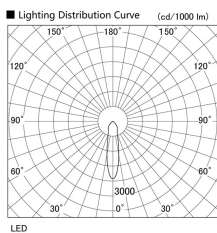

Item no. DD098-3420MW9040L

Series Name: Φ 150 Spark (Swallow Cone)

Installation	Recessed mount
Type	
Fixture wattage	33.8W
Beam angle	23 deg
Color Temp.	4000K
CRI	Ra>90
Luminous	3266 lm
Body	Die-cast aluminum alloy
Body finish	N/A
Trim finish	White
Reflector finish	Mirror
IP Rate	IP20
Light source	COB module
Input Voltage	AC220~240V
Dimming Type	Non-Dimmable
Certificate	CE, CCC
Cut Hole	150mm

Height (Weight)	
65.3W	127 (1.4kg)
48.5W	127 (1.4kg)
44.3W	108 (1.2kg)
33.8W	108 (1.2kg)
30.3W	108 (1.2kg)
23.0W	78 (0.9kg)