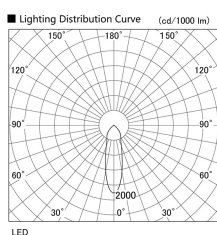

Item no. DD098-4520MW8527L

Series Name: Φ 150 Spark (Swallow Cone)

Installation	Recessed mount
Type	
Fixture wattage	44.3W
Beam angle	28 deg
Color Temp.	2700K
CRI	Ra>85
Luminous	4515 lm
Body	Die-cast aluminum alloy
Body finish	N/A
Trim finish	White
Reflector finish	Mirror
IP Rate	IP20
Light source	COB module
Input Voltage	AC220~240V
Dimming Type	Non-Dimmable
Certificate	CE, CCC
Cut Hole	150mm

Height (Weight)	
65.3W	127 (1.4kg)
48.5W	127 (1.4kg)
44.3W	108 (1.2kg)
33.8W	108 (1.2kg)
30.3W	108 (1.2kg)
23.0W	78 (0.9kg)