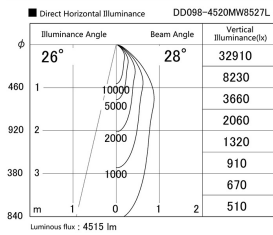

Item no. DD098-4520MW8527L

Series Name: Φ 150 Spark (Swallow Cone)

Installation	Recessed mount
Type	Φ 150 Spark (Swallow Cone)
Fixture wattage	44.3W
Beam angle	28 deg
Color Temp.	2700K
CRI	Ra>85
Luminous	4515 lm
Body	Die-cast aluminum alloy
Body finish	N/A
Trim finish	White
Reflector finish	Mirror
IP Rate	IP20
Light source	COB module
Input Voltage	AC220~240V
Dimming Type	Non-Dimmable
Certificate	CE, CCC
Cut Hole	150mm

Height (Weight)	
65.3W	127 (1.4kg)
48.5W	127 (1.4kg)
44.3W	108 (1.2kg)
33.8W	108 (1.2kg)
30.3W	108 (1.2kg)
23.0W	78 (0.9kg)