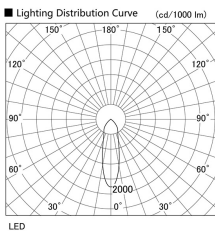

Item no. DD098-4520MW8527L

Series Name: Φ 150 Spark (Swallow Cone)

Installation	Recessed mount
Type	Φ 150 Spark (Swallow Cone)
Fixture wattage	44.3W
Beam angle	28 deg
Color Temp.	2700K
CRI	Ra>85
Luminous	4515 lm
Body	Die-cast aluminum alloy
Body finish	N/A
Trim finish	White
Reflector finish	Mirror
IP Rate	IP20
Light source	COB module
Input Voltage	AC220~240V
Dimming Type	Non-Dimmable
Certificate	CE, CCC
Cut Hole	150mm

Height (Weight)	
65.3W	127 (1.4kg)
48.5W	127 (1.4kg)
44.3W	108 (1.2kg)
33.8W	108 (1.2kg)
30.3W	108 (1.2kg)
23.0W	78 (0.9kg)