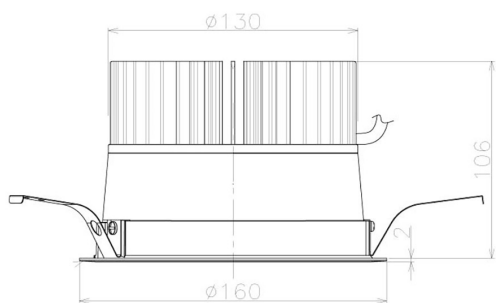

Item no. DD098-4520MW8527L

Series Name: Φ 150 Spark (Swallow Cone)

Installation	Recessed mount
Type	
Fixture wattage	44.3W
Beam angle	28 deg
Color Temp.	2700K
CRI	Ra>85
Luminous	4515 lm
Body	Die-cast aluminum alloy
Body finish	N/A
Trim finish	White
Reflector finish	Mirror
IP Rate	IP20
Light source	COB module
Input Voltage	AC220~240V
Dimming Type	Non-Dimmable
Certificate	CE, CCC
Cut Hole	150mm

Height (Weight)	
65.3W	127 (1.4kg)
48.5W	127 (1.4kg)
44.3W	108 (1.2kg)
33.8W	108 (1.2kg)
30.3W	108 (1.2kg)
23.0W	78 (0.9kg)