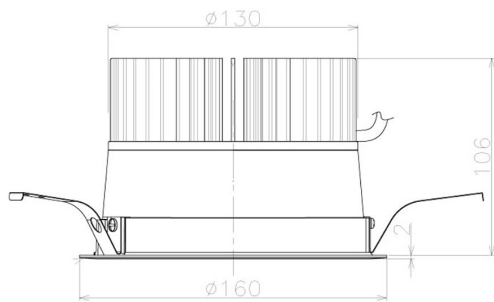

Item no. DD098-4520MW8527L

Series Name: Φ 150 Spark (Swallow Cone)

Installation	Recessed mount
Type	Φ 150 Spark (Swallow Cone)
Fixture wattage	44.3W
Beam angle	28 deg
Color Temp.	2700K
CRI	Ra>85
Luminous	4515 lm
Body	Die-cast aluminum alloy
Body finish	N/A
Trim finish	White
Reflector finish	Mirror
IP Rate	IP20
Light source	COB module
Input Voltage	AC220~240V
Dimming Type	Non-Dimmable
Certificate	CE, CCC
Cut Hole	150mm

Height (Weight)	
65.3W	127 (1.4kg)
48.5W	127 (1.4kg)
44.3W	108 (1.2kg)
33.8W	108 (1.2kg)
30.3W	108 (1.2kg)
23.0W	78 (0.9kg)