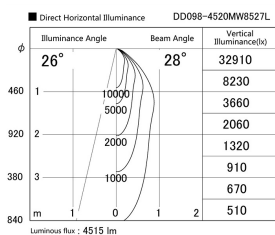

Item no. DD098-4520MW8527L

Series Name: Φ 150 Spark (Swallow Cone)

Installation	Recessed mount
Type	
Fixture wattage	44.3W
Beam angle	28 deg
Color Temp.	2700K
CRI	Ra>85
Luminous	4515 lm
Body	Die-cast aluminum alloy
Body finish	N/A
Trim finish	White
Reflector finish	Mirror
IP Rate	IP20
Light source	COB module
Input Voltage	AC220~240V
Dimming Type	Non-Dimmable
Certificate	CE, CCC
Cut Hole	150mm

Height (Weight)	
65.3W	127 (1.4kg)
48.5W	127 (1.4kg)
44.3W	108 (1.2kg)
33.8W	108 (1.2kg)
30.3W	108 (1.2kg)
23.0W	78 (0.9kg)