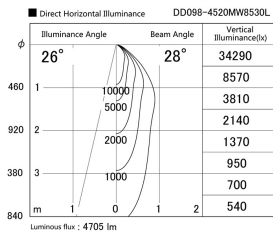

Item no. DD098-4520MW8530L

Series Name: Φ 150 Spark (Swallow Cone)

Installation	Recessed mount
Type	Φ 150 Spark (Swallow Cone)
Fixture wattage	44.3W
Beam angle	28 deg
Color Temp.	3000K
CRI	Ra>85
Luminous	4704 lm
Body	Die-cast aluminum alloy
Body finish	N/A
Trim finish	White
Reflector finish	Mirror
IP Rate	IP20
Light source	COB module
Input Voltage	AC220~240V
Dimming Type	Non-Dimmable
Certificate	CE, CCC
Cut Hole	150mm

Height (Weight)	
65.3W	127 (1.4kg)
48.5W	127 (1.4kg)
44.3W	108 (1.2kg)
33.8W	108 (1.2kg)
30.3W	108 (1.2kg)
23.0W	78 (0.9kg)