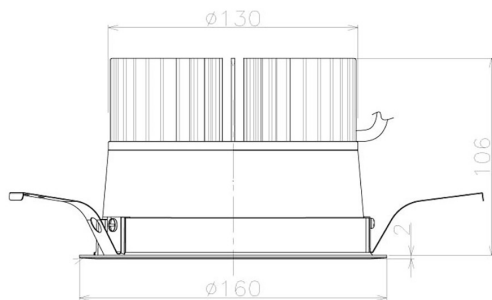

Item no. DD098-4520MW8530L

Series Name: Φ 150 Spark (Swallow Cone)

Installation	Recessed mount
Type	Φ 150 Spark (Swallow Cone)
Fixture wattage	44.3W
Beam angle	28 deg
Color Temp.	3000K
CRI	Ra>85
Luminous	4704 lm
Body	Die-cast aluminum alloy
Body finish	N/A
Trim finish	White
Reflector finish	Mirror
IP Rate	IP20
Light source	COB module
Input Voltage	AC220~240V
Dimming Type	Non-Dimmable
Certificate	CE, CCC
Cut Hole	150mm

Height (Weight)	
65.3W	127 (1.4kg)
48.5W	127 (1.4kg)
44.3W	108 (1.2kg)
33.8W	108 (1.2kg)
30.3W	108 (1.2kg)
23.0W	78 (0.9kg)