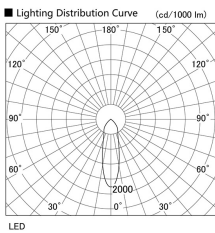

Item no. DD098-4520MW8530L

Series Name: Φ 150 Spark (Swallow Cone)

Installation	Recessed mount
Type	Φ 150 Spark (Swallow Cone)
Fixture wattage	44.3W
Beam angle	28 deg
Color Temp.	3000K
CRI	Ra>85
Luminous	4704 lm
Body	Die-cast aluminum alloy
Body finish	N/A
Trim finish	White
Reflector finish	Mirror
IP Rate	IP20
Light source	COB module
Input Voltage	AC220~240V
Dimming Type	Non-Dimmable
Certificate	CE, CCC
Cut Hole	150mm

Height (Weight)	
65.3W	127 (1.4kg)
48.5W	127 (1.4kg)
44.3W	108 (1.2kg)
33.8W	108 (1.2kg)
30.3W	108 (1.2kg)
23.0W	78 (0.9kg)