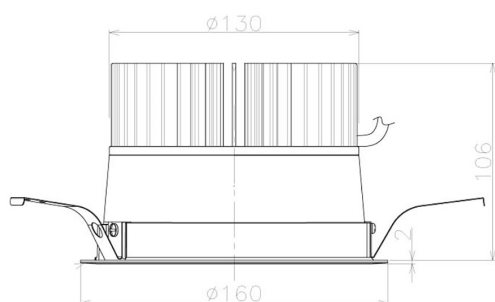

Item no. DD098-4520MW8530L

Series Name: Φ 150 Spark (Swallow Cone)

Installation	Recessed mount
Type	
Fixture wattage	44.3W
Beam angle	28 deg
Color Temp.	3000K
CRI	Ra>85
Luminous	4704 lm
Body	Die-cast aluminum alloy
Body finish	N/A
Trim finish	White
Reflector finish	Mirror
IP Rate	IP20
Light source	COB module
Input Voltage	AC220~240V
Dimming Type	Non-Dimmable
Certificate	CE, CCC
Cut Hole	150mm

Height (Weight)	
65.3W	127 (1.4kg)
48.5W	127 (1.4kg)
44.3W	108 (1.2kg)
33.8W	108 (1.2kg)
30.3W	108 (1.2kg)
23.0W	78 (0.9kg)