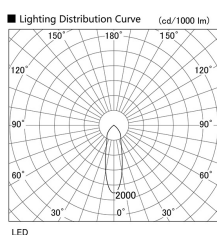

Item no. DD098-4520MW8530L

Series Name: Φ 150 Spark (Swallow Cone)

Installation	Recessed mount
Type	
Fixture wattage	44.3W
Beam angle	28 deg
Color Temp.	3000K
CRI	Ra>85
Luminous	4704 lm
Body	Die-cast aluminum alloy
Body finish	N/A
Trim finish	White
Reflector finish	Mirror
IP Rate	IP20
Light source	COB module
Input Voltage	AC220~240V
Dimming Type	Non-Dimmable
Certificate	CE, CCC
Cut Hole	150mm

Height (Weight)	
65.3W	127 (1.4kg)
48.5W	127 (1.4kg)
44.3W	108 (1.2kg)
33.8W	108 (1.2kg)
30.3W	108 (1.2kg)
23.0W	78 (0.9kg)