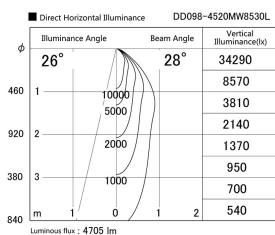

Item no. DD098-4520MW8530L

Series Name: Φ 150 Spark (Swallow Cone)

Installation	Recessed mount
Type	
Fixture wattage	44.3W
Beam angle	28 deg
Color Temp.	3000K
CRI	Ra>85
Luminous	4704 lm
Body	Die-cast aluminum alloy
Body finish	N/A
Trim finish	White
Reflector finish	Mirror
IP Rate	IP20
Light source	COB module
Input Voltage	AC220~240V
Dimming Type	Non-Dimmable
Certificate	CE, CCC
Cut Hole	150mm

Height (Weight)	
65.3W	127 (1.4kg)
48.5W	127 (1.4kg)
44.3W	108 (1.2kg)
33.8W	108 (1.2kg)
30.3W	108 (1.2kg)
23.0W	78 (0.9kg)