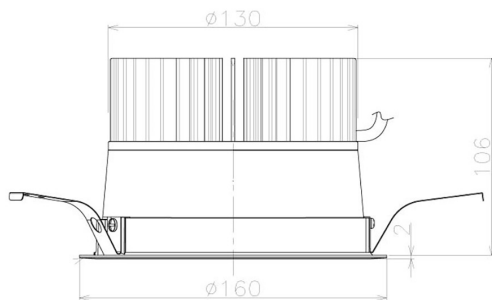

Item no. DD098-4520MW8535L

Series Name: Φ 150 Spark (Swallow Cone)

Installation	Recessed mount
Type	Φ 150 Spark (Swallow Cone)
Fixture wattage	44.3W
Beam angle	28 deg
Color Temp.	3500K
CRI	Ra>85
Luminous	4798 lm
Body	Die-cast aluminum alloy
Body finish	N/A
Trim finish	White
Reflector finish	Mirror
IP Rate	IP20
Light source	COB module
Input Voltage	AC220~240V
Dimming Type	Non-Dimmable
Certificate	CE, CCC
Cut Hole	150mm

Height (Weight)	
65.3W	127 (1.4kg)
48.5W	127 (1.4kg)
44.3W	108 (1.2kg)
33.8W	108 (1.2kg)
30.3W	108 (1.2kg)
23.0W	78 (0.9kg)