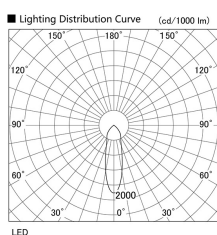

Item no. DD098-4520MW8535L

Series Name: Φ 150 Spark (Swallow Cone)

Installation	Recessed mount
Type	
Fixture wattage	44.3W
Beam angle	28 deg
Color Temp.	3500K
CRI	Ra>85
Luminous	4798 lm
Body	Die-cast aluminum alloy
Body finish	N/A
Trim finish	White
Reflector finish	Mirror
IP Rate	IP20
Light source	COB module
Input Voltage	AC220~240V
Dimming Type	Non-Dimmable
Certificate	CE, CCC
Cut Hole	150mm

Height (Weight)	
65.3W	127 (1.4kg)
48.5W	127 (1.4kg)
44.3W	108 (1.2kg)
33.8W	108 (1.2kg)
30.3W	108 (1.2kg)
23.0W	78 (0.9kg)