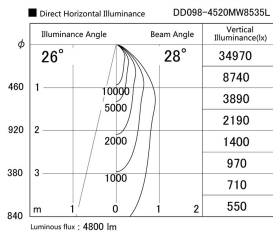

Item no. DD098-4520MW8535L

Series Name: Φ 150 Spark (Swallow Cone)

Installation	Recessed mount
Type	Φ 150 Spark (Swallow Cone)
Fixture wattage	44.3W
Beam angle	28 deg
Color Temp.	3500K
CRI	Ra>85
Luminous	4798 lm
Body	Die-cast aluminum alloy
Body finish	N/A
Trim finish	White
Reflector finish	Mirror
IP Rate	IP20
Light source	COB module
Input Voltage	AC220~240V
Dimming Type	Non-Dimmable
Certificate	CE, CCC
Cut Hole	150mm

Height (Weight)	
65.3W	127 (1.4kg)
48.5W	127 (1.4kg)
44.3W	108 (1.2kg)
33.8W	108 (1.2kg)
30.3W	108 (1.2kg)
23.0W	78 (0.9kg)