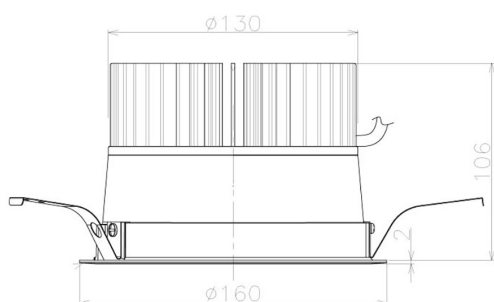

Item no. DD098-4520MW8535L

Series Name: Φ 150 Spark (Swallow Cone)

Installation	Recessed mount
Type	
Fixture wattage	44.3W
Beam angle	28 deg
Color Temp.	3500K
CRI	Ra>85
Luminous	4798 lm
Body	Die-cast aluminum alloy
Body finish	N/A
Trim finish	White
Reflector finish	Mirror
IP Rate	IP20
Light source	COB module
Input Voltage	AC220~240V
Dimming Type	Non-Dimmable
Certificate	CE, CCC
Cut Hole	150mm

Height (Weight)	
65.3W	127 (1.4kg)
48.5W	127 (1.4kg)
44.3W	108 (1.2kg)
33.8W	108 (1.2kg)
30.3W	108 (1.2kg)
23.0W	78 (0.9kg)