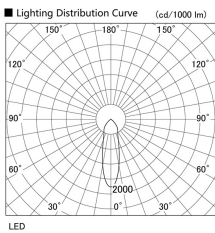

Item no. DD098-4520MW8535L

Series Name: Φ 150 Spark (Swallow Cone)

Installation	Recessed mount
Type	Φ 150 Spark (Swallow Cone)
Fixture wattage	44.3W
Beam angle	28 deg
Color Temp.	3500K
CRI	Ra>85
Luminous	4798 lm
Body	Die-cast aluminum alloy
Body finish	N/A
Trim finish	White
Reflector finish	Mirror
IP Rate	IP20
Light source	COB module
Input Voltage	AC220~240V
Dimming Type	Non-Dimmable
Certificate	CE, CCC
Cut Hole	150mm

Height (Weight)	
65.3W	127 (1.4kg)
48.5W	127 (1.4kg)
44.3W	108 (1.2kg)
33.8W	108 (1.2kg)
30.3W	108 (1.2kg)
23.0W	78 (0.9kg)