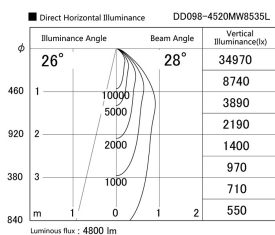

Item no. DD098-4520MW8535L

Series Name: Φ 150 Spark (Swallow Cone)

Installation	Recessed mount
Type	
Fixture wattage	44.3W
Beam angle	28 deg
Color Temp.	3500K
CRI	Ra>85
Luminous	4798 lm
Body	Die-cast aluminum alloy
Body finish	N/A
Trim finish	White
Reflector finish	Mirror
IP Rate	IP20
Light source	COB module
Input Voltage	AC220~240V
Dimming Type	Non-Dimmable
Certificate	CE, CCC
Cut Hole	150mm

Height (Weight)	
65.3W	127 (1.4kg)
48.5W	127 (1.4kg)
44.3W	108 (1.2kg)
33.8W	108 (1.2kg)
30.3W	108 (1.2kg)
23.0W	78 (0.9kg)