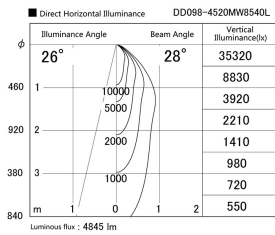

Item no. DD098-4520MW8540L

Series Name: Φ 150 Spark (Swallow Cone)

Installation	Recessed mount
Type	
Fixture wattage	44.3W
Beam angle	28 deg
Color Temp.	4000K
CRI	Ra>85
Luminous	4845 lm
Body	Die-cast aluminum alloy
Body finish	N/A
Trim finish	White
Reflector finish	Mirror
IP Rate	IP20
Light source	COB module
Input Voltage	AC220~240V
Dimming Type	Non-Dimmable
Certificate	CE, CCC
Cut Hole	150mm

Height (Weight)	
65.3W	127 (1.4kg)
48.5W	127 (1.4kg)
44.3W	108 (1.2kg)
33.8W	108 (1.2kg)
30.3W	108 (1.2kg)
23.0W	78 (0.9kg)