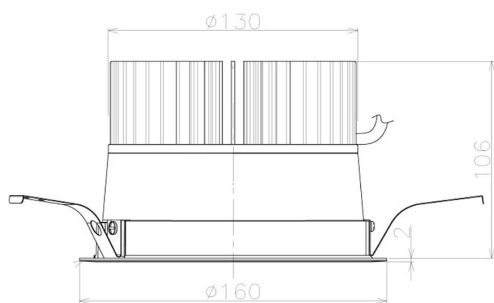

Item no. DD098-4520MW8540L

Series Name: Φ 150 Spark (Swallow Cone)

Installation	Recessed mount
Type	
Fixture wattage	44.3W
Beam angle	28 deg
Color Temp.	4000K
CRI	Ra>85
Luminous	4845 lm
Body	Die-cast aluminum alloy
Body finish	N/A
Trim finish	White
Reflector finish	Mirror
IP Rate	IP20
Light source	COB module
Input Voltage	AC220~240V
Dimming Type	Non-Dimmable
Certificate	CE, CCC
Cut Hole	150mm

Height (Weight)	
65.3W	127 (1.4kg)
48.5W	127 (1.4kg)
44.3W	108 (1.2kg)
33.8W	108 (1.2kg)
30.3W	108 (1.2kg)
23.0W	78 (0.9kg)