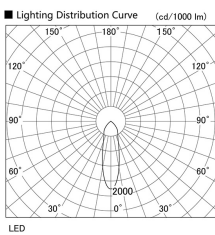

Item no. DD098-4520MW8540L

Series Name: Φ 150 Spark (Swallow Cone)

Installation	Recessed mount
Type	
Fixture wattage	44.3W
Beam angle	28 deg
Color Temp.	4000K
CRI	Ra>85
Luminous	4845 lm
Body	Die-cast aluminum alloy
Body finish	N/A
Trim finish	White
Reflector finish	Mirror
IP Rate	IP20
Light source	COB module
Input Voltage	AC220~240V
Dimming Type	Non-Dimmable
Certificate	CE, CCC
Cut Hole	150mm

Height (Weight)	
65.3W	127 (1.4kg)
48.5W	127 (1.4kg)
44.3W	108 (1.2kg)
33.8W	108 (1.2kg)
30.3W	108 (1.2kg)
23.0W	78 (0.9kg)