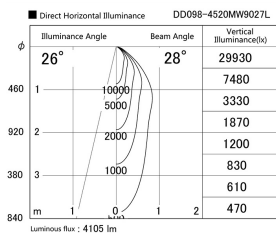

Item no. DD098-4520MW9027L

Series Name:  $\Phi$ 150 Spark (Swallow Cone)

Installation	Recessed mount
Type	$\Phi$ 150 Spark (Swallow Cone)
Fixture wattage	44.3W
Beam angle	28 deg
Color Temp.	2700K
CRI	Ra>90
Luminous	4106 lm
Body	Die-cast aluminum alloy
Body finish	N/A
Trim finish	White
Reflector finish	Mirror
IP Rate	IP20
Light source	COB module
Input Voltage	AC220~240V
Dimming Type	Non-Dimmable
Certificate	CE, CCC
Cut Hole	150mm

Height (Weight)	
65.3W	127 (1.4kg)
48.5W	127 (1.4kg)
44.3W	108 (1.2kg)
33.8W	108 (1.2kg)
30.3W	108 (1.2kg)
23.0W	78 (0.9kg)