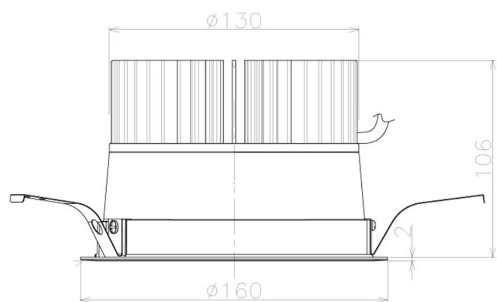

Item no. DD098-4520MW9027L

Series Name:  $\Phi$ 150 Spark (Swallow Cone)

Installation	Recessed mount
Type	$\Phi$ 150 Spark (Swallow Cone)
Fixture wattage	44.3W
Beam angle	28 deg
Color Temp.	2700K
CRI	Ra>90
Luminous	4106 lm
Body	Die-cast aluminum alloy
Body finish	N/A
Trim finish	White
Reflector finish	Mirror
IP Rate	IP20
Light source	COB module
Input Voltage	AC220~240V
Dimming Type	Non-Dimmable
Certificate	CE, CCC
Cut Hole	150mm

Height (Weight)	
65.3W	127 (1.4kg)
48.5W	127 (1.4kg)
44.3W	108 (1.2kg)
33.8W	108 (1.2kg)
30.3W	108 (1.2kg)
23.0W	78 (0.9kg)