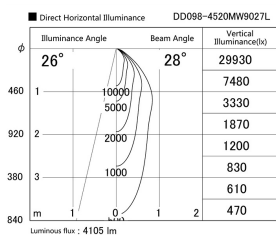

Item no. DD098-4520MW9027L

Series Name:  $\Phi$ 150 Spark (Swallow Cone)

Installation	Recessed mount
Type	
Fixture wattage	44.3W
Beam angle	28 deg
Color Temp.	2700K
CRI	Ra>90
Luminous	4106 lm
Body	Die-cast aluminum alloy
Body finish	N/A
Trim finish	White
Reflector finish	Mirror
IP Rate	IP20
Light source	COB module
Input Voltage	AC220~240V
Dimming Type	Non-Dimmable
Certificate	CE, CCC
Cut Hole	150mm

Height (Weight)	
65.3W	127 (1.4kg)
48.5W	127 (1.4kg)
44.3W	108 (1.2kg)
33.8W	108 (1.2kg)
30.3W	108 (1.2kg)
23.0W	78 (0.9kg)