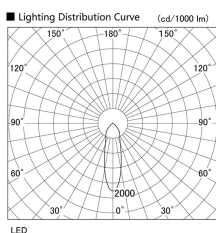

Item no. DD098-4520MW9027L

Series Name:  $\Phi$ 150 Spark (Swallow Cone)

Installation	Recessed mount
Type	$\Phi$ 150 Spark (Swallow Cone)
Fixture wattage	44.3W
Beam angle	28 deg
Color Temp.	2700K
CRI	Ra>90
Luminous	4106 lm
Body	Die-cast aluminum alloy
Body finish	N/A
Trim finish	White
Reflector finish	Mirror
IP Rate	IP20
Light source	COB module
Input Voltage	AC220~240V
Dimming Type	Non-Dimmable
Certificate	CE, CCC
Cut Hole	150mm

Height (Weight)	
65.3W	127 (1.4kg)
48.5W	127 (1.4kg)
44.3W	108 (1.2kg)
33.8W	108 (1.2kg)
30.3W	108 (1.2kg)
23.0W	78 (0.9kg)