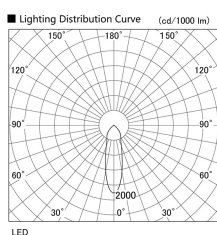

Item no. DD098-4520MW9027L

Series Name:  $\Phi$ 150 Spark (Swallow Cone)

Installation	Recessed mount
Type	
Fixture wattage	44.3W
Beam angle	28 deg
Color Temp.	2700K
CRI	Ra>90
Luminous	4106 lm
Body	Die-cast aluminum alloy
Body finish	N/A
Trim finish	White
Reflector finish	Mirror
IP Rate	IP20
Light source	COB module
Input Voltage	AC220~240V
Dimming Type	Non-Dimmable
Certificate	CE, CCC
Cut Hole	150mm

Height (Weight)	
65.3W	127 (1.4kg)
48.5W	127 (1.4kg)
44.3W	108 (1.2kg)
33.8W	108 (1.2kg)
30.3W	108 (1.2kg)
23.0W	78 (0.9kg)