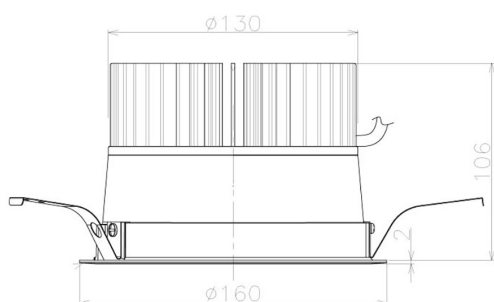

Item no. DD098-4520MW9027L

Series Name:  $\Phi$ 150 Spark (Swallow Cone)

Installation	Recessed mount
Type	
Fixture wattage	44.3W
Beam angle	28 deg
Color Temp.	2700K
CRI	Ra>90
Luminous	4106 lm
Body	Die-cast aluminum alloy
Body finish	N/A
Trim finish	White
Reflector finish	Mirror
IP Rate	IP20
Light source	COB module
Input Voltage	AC220~240V
Dimming Type	Non-Dimmable
Certificate	CE, CCC
Cut Hole	150mm

Height (Weight)	
65.3W	127 (1.4kg)
48.5W	127 (1.4kg)
44.3W	108 (1.2kg)
33.8W	108 (1.2kg)
30.3W	108 (1.2kg)
23.0W	78 (0.9kg)