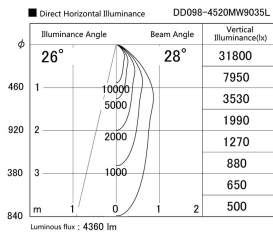

Item no. DD098-4520MW9035L

Series Name: Φ 150 Spark (Swallow Cone)

Installation	Recessed mount
Type	
Fixture wattage	44.3W
Beam angle	28 deg
Color Temp.	3500K
CRI	Ra>90
Luminous	4362 lm
Body	Die-cast aluminum alloy
Body finish	N/A
Trim finish	White
Reflector finish	Mirror
IP Rate	IP20
Light source	COB module
Input Voltage	AC220~240V
Dimming Type	Non-Dimmable
Certificate	CE, CCC
Cut Hole	150mm

Height (Weight)	
65.3W	127 (1.4kg)
48.5W	127 (1.4kg)
44.3W	108 (1.2kg)
33.8W	108 (1.2kg)
30.3W	108 (1.2kg)
23.0W	78 (0.9kg)