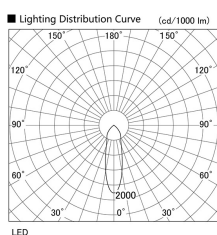

Item no. DD098-4520MW9035L

Series Name:  $\Phi$ 150 Spark (Swallow Cone)

Installation	Recessed mount
Type	$\Phi$ 150 Spark (Swallow Cone)
Fixture wattage	44.3W
Beam angle	28 deg
Color Temp.	3500K
CRI	Ra>90
Luminous	4362 lm
Body	Die-cast aluminum alloy
Body finish	N/A
Trim finish	White
Reflector finish	Mirror
IP Rate	IP20
Light source	COB module
Input Voltage	AC220~240V
Dimming Type	Non-Dimmable
Certificate	CE, CCC
Cut Hole	150mm

Height (Weight)	
65.3W	127 (1.4kg)
48.5W	127 (1.4kg)
44.3W	108 (1.2kg)
33.8W	108 (1.2kg)
30.3W	108 (1.2kg)
23.0W	78 (0.9kg)