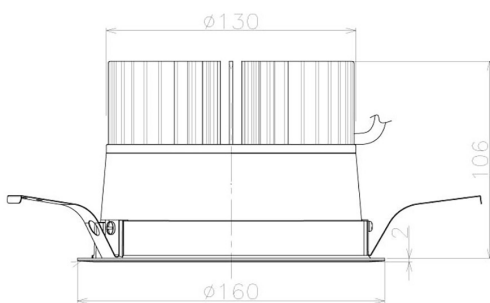

Item no. DD098-4520MW9035L

Series Name: Φ 150 Spark (Swallow Cone)

Installation	Recessed mount
Type	
Fixture wattage	44.3W
Beam angle	28 deg
Color Temp.	3500K
CRI	Ra>90
Luminous	4362 lm
Body	Die-cast aluminum alloy
Body finish	N/A
Trim finish	White
Reflector finish	Mirror
IP Rate	IP20
Light source	COB module
Input Voltage	AC220~240V
Dimming Type	Non-Dimmable
Certificate	CE, CCC
Cut Hole	150mm

Height (Weight)	
65.3W	127 (1.4kg)
48.5W	127 (1.4kg)
44.3W	108 (1.2kg)
33.8W	108 (1.2kg)
30.3W	108 (1.2kg)
23.0W	78 (0.9kg)