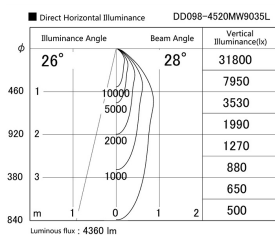

Item no. DD098-4520MW9035L

Series Name:  $\Phi$ 150 Spark (Swallow Cone)

Installation	Recessed mount
Type	$\Phi$ 150 Spark (Swallow Cone)
Fixture wattage	44.3W
Beam angle	28 deg
Color Temp.	3500K
CRI	Ra>90
Luminous	4362 lm
Body	Die-cast aluminum alloy
Body finish	N/A
Trim finish	White
Reflector finish	Mirror
IP Rate	IP20
Light source	COB module
Input Voltage	AC220~240V
Dimming Type	Non-Dimmable
Certificate	CE, CCC
Cut Hole	150mm

Height (Weight)	
65.3W	127 (1.4kg)
48.5W	127 (1.4kg)
44.3W	108 (1.2kg)
33.8W	108 (1.2kg)
30.3W	108 (1.2kg)
23.0W	78 (0.9kg)