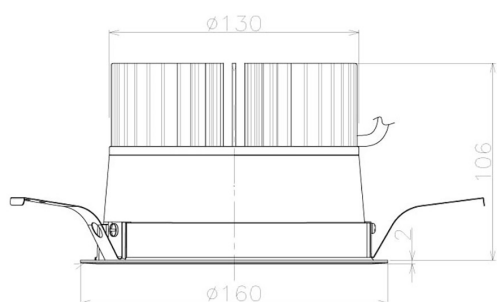

Item no. DD098-4520MW9035L

Series Name:  $\Phi$ 150 Spark (Swallow Cone)

Installation	Recessed mount
Type	$\Phi$ 150 Spark (Swallow Cone)
Fixture wattage	44.3W
Beam angle	28 deg
Color Temp.	3500K
CRI	Ra>90
Luminous	4362 lm
Body	Die-cast aluminum alloy
Body finish	N/A
Trim finish	White
Reflector finish	Mirror
IP Rate	IP20
Light source	COB module
Input Voltage	AC220~240V
Dimming Type	Non-Dimmable
Certificate	CE, CCC
Cut Hole	150mm

Height (Weight)	
65.3W	127 (1.4kg)
48.5W	127 (1.4kg)
44.3W	108 (1.2kg)
33.8W	108 (1.2kg)
30.3W	108 (1.2kg)
23.0W	78 (0.9kg)