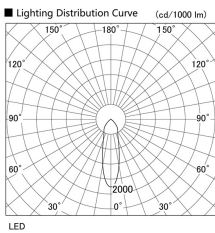

Item no. DD098-4520MW9035L

Series Name: Φ 150 Spark (Swallow Cone)

Installation	Recessed mount
Type	
Fixture wattage	44.3W
Beam angle	28 deg
Color Temp.	3500K
CRI	Ra>90
Luminous	4362 lm
Body	Die-cast aluminum alloy
Body finish	N/A
Trim finish	White
Reflector finish	Mirror
IP Rate	IP20
Light source	COB module
Input Voltage	AC220~240V
Dimming Type	Non-Dimmable
Certificate	CE, CCC
Cut Hole	150mm

Height (Weight)	
65.3W	127 (1.4kg)
48.5W	127 (1.4kg)
44.3W	108 (1.2kg)
33.8W	108 (1.2kg)
30.3W	108 (1.2kg)
23.0W	78 (0.9kg)