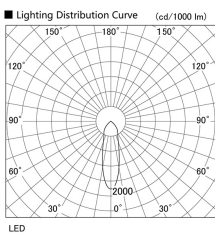

Item no. DD098-4520MW9040L

Series Name: Φ 150 Spark (Swallow Cone)

Installation	Recessed mount
Type	
Fixture wattage	44.3W
Beam angle	28 deg
Color Temp.	4000K
CRI	Ra>90
Luminous	4405 lm
Body	Die-cast aluminum alloy
Body finish	N/A
Trim finish	White
Reflector finish	Mirror
IP Rate	IP20
Light source	COB module
Input Voltage	AC220~240V
Dimming Type	Non-Dimmable
Certificate	CE, CCC
Cut Hole	150mm

Height (Weight)	
65.3W	127 (1.4kg)
48.5W	127 (1.4kg)
44.3W	108 (1.2kg)
33.8W	108 (1.2kg)
30.3W	108 (1.2kg)
23.0W	78 (0.9kg)