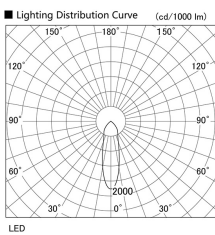

Item no. DD098-4520MW9040L

Series Name: Φ 150 Spark (Swallow Cone)

Installation	Recessed mount
Type	Φ 150 Spark (Swallow Cone)
Fixture wattage	44.3W
Beam angle	28 deg
Color Temp.	4000K
CRI	Ra>90
Luminous	4405 lm
Body	Die-cast aluminum alloy
Body finish	N/A
Trim finish	White
Reflector finish	Mirror
IP Rate	IP20
Light source	COB module
Input Voltage	AC220~240V
Dimming Type	Non-Dimmable
Certificate	CE, CCC
Cut Hole	150mm

Height (Weight)	
65.3W	127 (1.4kg)
48.5W	127 (1.4kg)
44.3W	108 (1.2kg)
33.8W	108 (1.2kg)
30.3W	108 (1.2kg)
23.0W	78 (0.9kg)