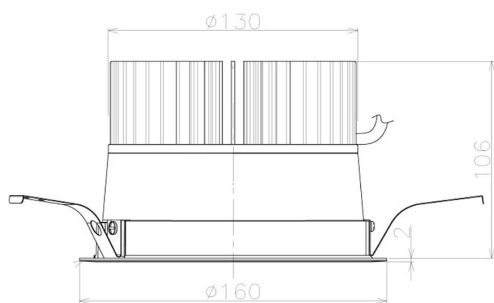

Item no. DD098-4520MW9040L

Series Name: Φ 150 Spark (Swallow Cone)

Installation	Recessed mount
Type	
Fixture wattage	44.3W
Beam angle	28 deg
Color Temp.	4000K
CRI	Ra>90
Luminous	4405 lm
Body	Die-cast aluminum alloy
Body finish	N/A
Trim finish	White
Reflector finish	Mirror
IP Rate	IP20
Light source	COB module
Input Voltage	AC220~240V
Dimming Type	Non-Dimmable
Certificate	CE, CCC
Cut Hole	150mm

Height (Weight)	
65.3W	127 (1.4kg)
48.5W	127 (1.4kg)
44.3W	108 (1.2kg)
33.8W	108 (1.2kg)
30.3W	108 (1.2kg)
23.0W	78 (0.9kg)