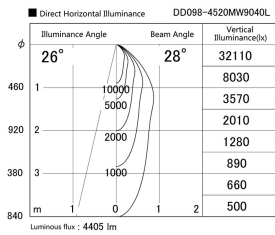

Item no. DD098-4520MW9040L

Series Name: Φ 150 Spark (Swallow Cone)

Installation	Recessed mount
Type	
Fixture wattage	44.3W
Beam angle	28 deg
Color Temp.	4000K
CRI	Ra>90
Luminous	4405 lm
Body	Die-cast aluminum alloy
Body finish	N/A
Trim finish	White
Reflector finish	Mirror
IP Rate	IP20
Light source	COB module
Input Voltage	AC220~240V
Dimming Type	Non-Dimmable
Certificate	CE, CCC
Cut Hole	150mm

Height (Weight)	
65.3W	127 (1.4kg)
48.5W	127 (1.4kg)
44.3W	108 (1.2kg)
33.8W	108 (1.2kg)
30.3W	108 (1.2kg)
23.0W	78 (0.9kg)