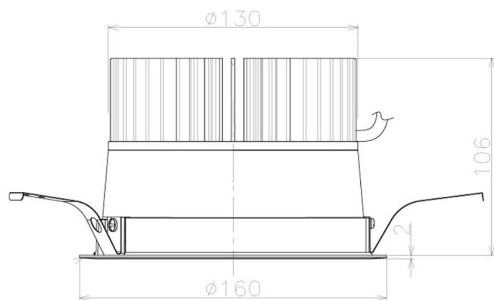

Item no. DD098-4520MW9040L

Series Name: Φ 150 Spark (Swallow Cone)

Installation	Recessed mount
Type	Φ 150 Spark (Swallow Cone)
Fixture wattage	44.3W
Beam angle	28 deg
Color Temp.	4000K
CRI	Ra>90
Luminous	4405 lm
Body	Die-cast aluminum alloy
Body finish	N/A
Trim finish	White
Reflector finish	Mirror
IP Rate	IP20
Light source	COB module
Input Voltage	AC220~240V
Dimming Type	Non-Dimmable
Certificate	CE, CCC
Cut Hole	150mm

Height (Weight)	
65.3W	127 (1.4kg)
48.5W	127 (1.4kg)
44.3W	108 (1.2kg)
33.8W	108 (1.2kg)
30.3W	108 (1.2kg)
23.0W	78 (0.9kg)