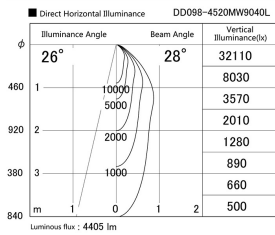

Item no. DD098-4520MW9040L

Series Name: Φ 150 Spark (Swallow Cone)

Installation	Recessed mount
Type	Φ 150 Spark (Swallow Cone)
Fixture wattage	44.3W
Beam angle	28 deg
Color Temp.	4000K
CRI	Ra>90
Luminous	4405 lm
Body	Die-cast aluminum alloy
Body finish	N/A
Trim finish	White
Reflector finish	Mirror
IP Rate	IP20
Light source	COB module
Input Voltage	AC220~240V
Dimming Type	Non-Dimmable
Certificate	CE, CCC
Cut Hole	150mm

Height (Weight)	
65.3W	127 (1.4kg)
48.5W	127 (1.4kg)
44.3W	108 (1.2kg)
33.8W	108 (1.2kg)
30.3W	108 (1.2kg)
23.0W	78 (0.9kg)