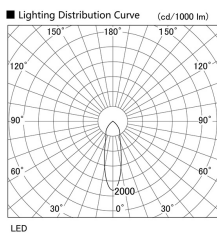

Item no. DD098-5020MW8527L

Series Name:  $\Phi$ 150 Spark (Swallow Cone)

Installation	Recessed mount
Type	
Fixture wattage	48.5W
Beam angle	28 deg
Color Temp.	2700K
CRI	Ra>85
Luminous	5127 lm
Body	Die-cast aluminum alloy
Body finish	N/A
Trim finish	White
Reflector finish	Mirror
IP Rate	IP20
Light source	COB module
Input Voltage	AC220~240V
Dimming Type	Non-Dimmable
Certificate	CE, CCC
Cut Hole	150mm

Height (Weight)	
65.3W	127 (1.4kg)
48.5W	127 (1.4kg)
44.3W	108 (1.2kg)
33.8W	108 (1.2kg)
30.3W	108 (1.2kg)
23.0W	78 (0.9kg)