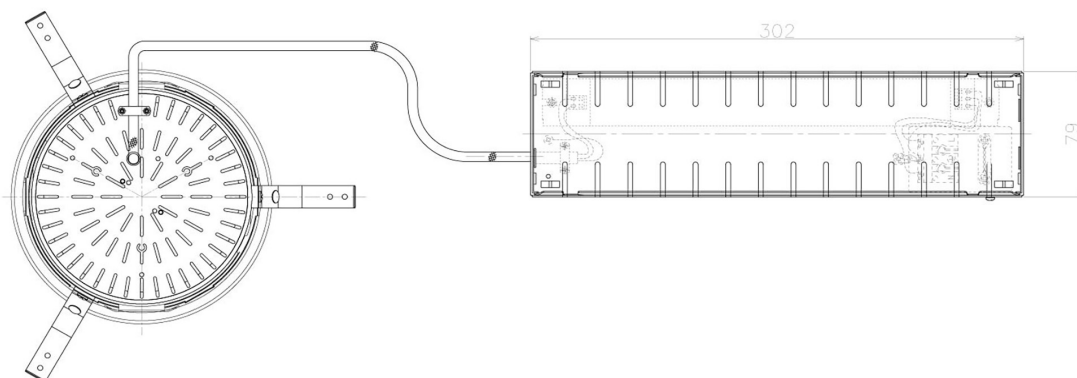

Item no. DD098-5020MW8527L

Series Name:  $\Phi$ 150 Spark (Swallow Cone)

Installation	Recessed mount
Type	
Fixture wattage	48.5W
Beam angle	28 deg
Color Temp.	2700K
CRI	Ra>85
Luminous	5127 lm
Body	Die-cast aluminum alloy
Body finish	N/A
Trim finish	White
Reflector finish	Mirror
IP Rate	IP20
Light source	COB module
Input Voltage	AC220~240V
Dimming Type	Non-Dimmable
Certificate	CE, CCC
Cut Hole	150mm

Height (Weight)	
65.3W	127 (1.4kg)
48.5W	127 (1.4kg)
44.3W	108 (1.2kg)
33.8W	108 (1.2kg)
30.3W	108 (1.2kg)
23.0W	78 (0.9kg)