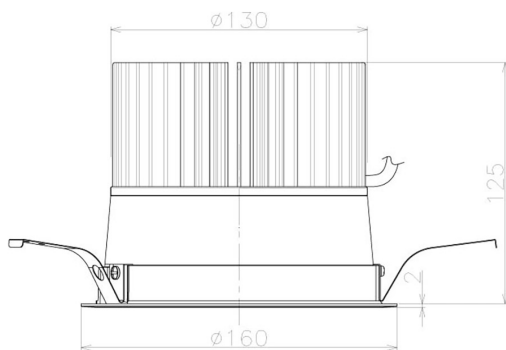

Item no. DD098-5020MW8527L

Series Name:  $\Phi$ 150 Spark (Swallow Cone)

Installation	Recessed mount
Type	
Fixture wattage	48.5W
Beam angle	28 deg
Color Temp.	2700K
CRI	Ra>85
Luminous	5127 lm
Body	Die-cast aluminum alloy
Body finish	N/A
Trim finish	White
Reflector finish	Mirror
IP Rate	IP20
Light source	COB module
Input Voltage	AC220~240V
Dimming Type	Non-Dimmable
Certificate	CE, CCC
Cut Hole	150mm

Height (Weight)	
65.3W	127 (1.4kg)
48.5W	127 (1.4kg)
44.3W	108 (1.2kg)
33.8W	108 (1.2kg)
30.3W	108 (1.2kg)
23.0W	78 (0.9kg)