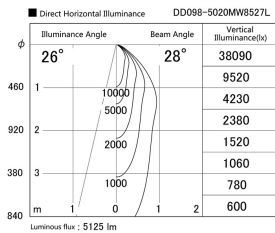

Item no. DD098-5020MW8527L

Series Name:  $\Phi$ 150 Spark (Swallow Cone)

Installation	Recessed mount
Type	
Fixture wattage	48.5W
Beam angle	28 deg
Color Temp.	2700K
CRI	Ra>85
Luminous	5127 lm
Body	Die-cast aluminum alloy
Body finish	N/A
Trim finish	White
Reflector finish	Mirror
IP Rate	IP20
Light source	COB module
Input Voltage	AC220~240V
Dimming Type	Non-Dimmable
Certificate	CE, CCC
Cut Hole	150mm

Height (Weight)	
65.3W	127 (1.4kg)
48.5W	127 (1.4kg)
44.3W	108 (1.2kg)
33.8W	108 (1.2kg)
30.3W	108 (1.2kg)
23.0W	78 (0.9kg)