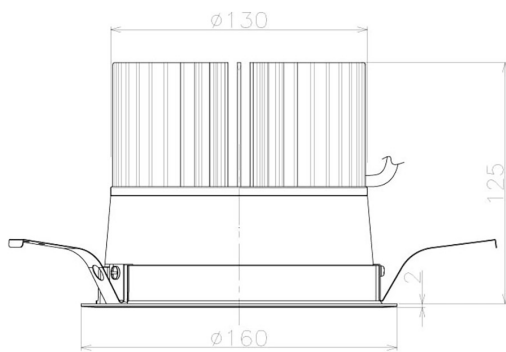

Item no. DD098-5020MW8530L

Series Name: Φ 150 Spark (Swallow Cone)

Installation	Recessed mount
Type	
Fixture wattage	48.5W
Beam angle	28 deg
Color Temp.	3000K
CRI	Ra>85
Luminous	5341 lm
Body	Die-cast aluminum alloy
Body finish	N/A
Trim finish	White
Reflector finish	Mirror
IP Rate	IP20
Light source	COB module
Input Voltage	AC220~240V
Dimming Type	Non-Dimmable
Certificate	CE, CCC
Cut Hole	150mm

Height (Weight)	
65.3W	127 (1.4kg)
48.5W	127 (1.4kg)
44.3W	108 (1.2kg)
33.8W	108 (1.2kg)
30.3W	108 (1.2kg)
23.0W	78 (0.9kg)