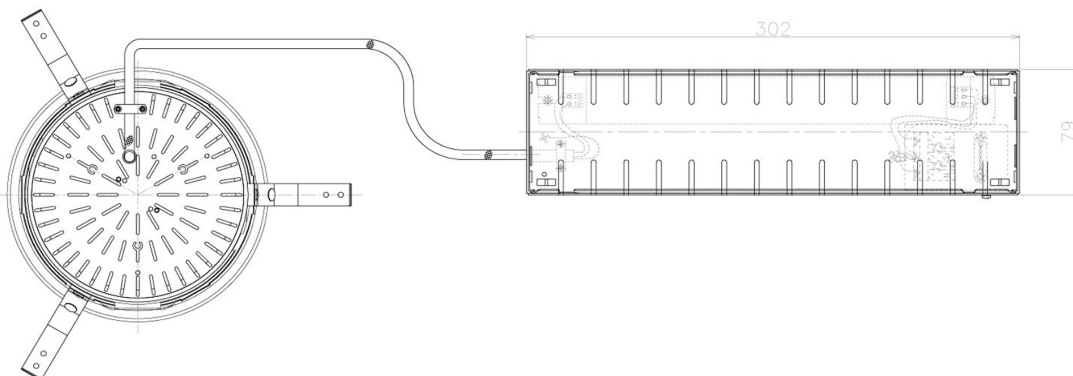

Item no. DD098-5020MW8530L

Series Name: Φ 150 Spark (Swallow Cone)

Installation	Recessed mount
Type	
Fixture wattage	48.5W
Beam angle	28 deg
Color Temp.	3000K
CRI	Ra>85
Luminous	5341 lm
Body	Die-cast aluminum alloy
Body finish	N/A
Trim finish	White
Reflector finish	Mirror
IP Rate	IP20
Light source	COB module
Input Voltage	AC220~240V
Dimming Type	Non-Dimmable
Certificate	CE, CCC
Cut Hole	150mm

Height (Weight)	
65.3W	127 (1.4kg)
48.5W	127 (1.4kg)
44.3W	108 (1.2kg)
33.8W	108 (1.2kg)
30.3W	108 (1.2kg)
23.0W	78 (0.9kg)