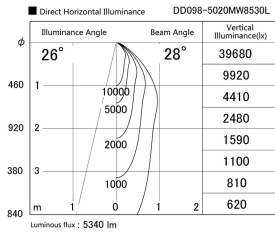

Item no. DD098-5020MW8530L

Series Name: Φ 150 Spark (Swallow Cone)

Installation	Recessed mount
Type	
Fixture wattage	48.5W
Beam angle	28 deg
Color Temp.	3000K
CRI	Ra>85
Luminous	5341 lm
Body	Die-cast aluminum alloy
Body finish	N/A
Trim finish	White
Reflector finish	Mirror
IP Rate	IP20
Light source	COB module
Input Voltage	AC220~240V
Dimming Type	Non-Dimmable
Certificate	CE, CCC
Cut Hole	150mm

Height (Weight)	
65.3W	127 (1.4kg)
48.5W	127 (1.4kg)
44.3W	108 (1.2kg)
33.8W	108 (1.2kg)
30.3W	108 (1.2kg)
23.0W	78 (0.9kg)