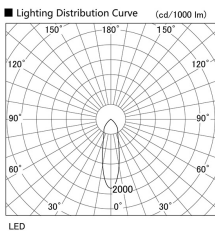

Item no. DD098-5020MW8530L

Series Name: Φ 150 Spark (Swallow Cone)

Installation	Recessed mount
Type	
Fixture wattage	48.5W
Beam angle	28 deg
Color Temp.	3000K
CRI	Ra>85
Luminous	5341 lm
Body	Die-cast aluminum alloy
Body finish	N/A
Trim finish	White
Reflector finish	Mirror
IP Rate	IP20
Light source	COB module
Input Voltage	AC220~240V
Dimming Type	Non-Dimmable
Certificate	CE, CCC
Cut Hole	150mm

Height (Weight)	
65.3W	127 (1.4kg)
48.5W	127 (1.4kg)
44.3W	108 (1.2kg)
33.8W	108 (1.2kg)
30.3W	108 (1.2kg)
23.0W	78 (0.9kg)