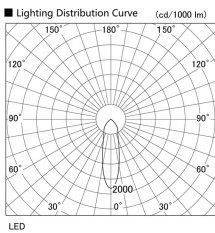

Item no. DD098-5020MW8535L

Series Name: Φ 150 Spark (Swallow Cone)

Installation	Recessed mount
Type	Φ 150 Spark (Swallow Cone)
Fixture wattage	48.5W
Beam angle	28 deg
Color Temp.	3500K
CRI	Ra>85
Luminous	5448 lm
Body	Die-cast aluminum alloy
Body finish	N/A
Trim finish	White
Reflector finish	Mirror
IP Rate	IP20
Light source	COB module
Input Voltage	AC220~240V
Dimming Type	Non-Dimmable
Certificate	CE, CCC
Cut Hole	150mm

Height (Weight)	
65.3W	127 (1.4kg)
48.5W	127 (1.4kg)
44.3W	108 (1.2kg)
33.8W	108 (1.2kg)
30.3W	108 (1.2kg)
23.0W	78 (0.9kg)