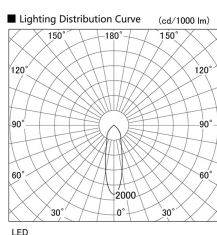

Item no. DD098-5020MW8535L

Series Name:  $\Phi$ 150 Spark (Swallow Cone)

Installation	Recessed mount
Type	
Fixture wattage	48.5W
Beam angle	28 deg
Color Temp.	3500K
CRI	Ra>85
Luminous	5448 lm
Body	Die-cast aluminum alloy
Body finish	N/A
Trim finish	White
Reflector finish	Mirror
IP Rate	IP20
Light source	COB module
Input Voltage	AC220~240V
Dimming Type	Non-Dimmable
Certificate	CE, CCC
Cut Hole	150mm

Height (Weight)	
65.3W	127 (1.4kg)
48.5W	127 (1.4kg)
44.3W	108 (1.2kg)
33.8W	108 (1.2kg)
30.3W	108 (1.2kg)
23.0W	78 (0.9kg)