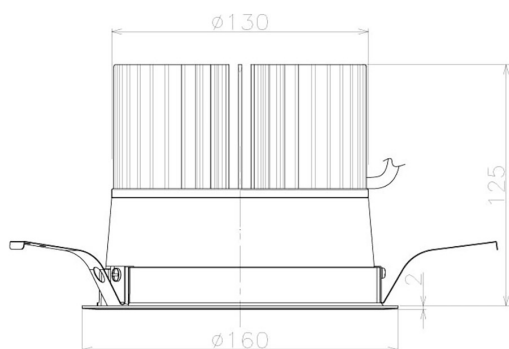

Item no. DD098-5020MW8535L

Series Name:  $\Phi$ 150 Spark (Swallow Cone)

Installation	Recessed mount
Type	
Fixture wattage	48.5W
Beam angle	28 deg
Color Temp.	3500K
CRI	Ra>85
Luminous	5448 lm
Body	Die-cast aluminum alloy
Body finish	N/A
Trim finish	White
Reflector finish	Mirror
IP Rate	IP20
Light source	COB module
Input Voltage	AC220~240V
Dimming Type	Non-Dimmable
Certificate	CE, CCC
Cut Hole	150mm

Height (Weight)	
65.3W	127 (1.4kg)
48.5W	127 (1.4kg)
44.3W	108 (1.2kg)
33.8W	108 (1.2kg)
30.3W	108 (1.2kg)
23.0W	78 (0.9kg)