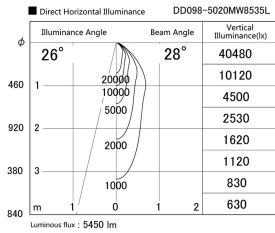

Item no. DD098-5020MW8535L

Series Name: Φ 150 Spark (Swallow Cone)

Installation	Recessed mount
Type	Φ 150 Spark (Swallow Cone)
Fixture wattage	48.5W
Beam angle	28 deg
Color Temp.	3500K
CRI	Ra>85
Luminous	5448 lm
Body	Die-cast aluminum alloy
Body finish	N/A
Trim finish	White
Reflector finish	Mirror
IP Rate	IP20
Light source	COB module
Input Voltage	AC220~240V
Dimming Type	Non-Dimmable
Certificate	CE, CCC
Cut Hole	150mm

Height (Weight)	
65.3W	127 (1.4kg)
48.5W	127 (1.4kg)
44.3W	108 (1.2kg)
33.8W	108 (1.2kg)
30.3W	108 (1.2kg)
23.0W	78 (0.9kg)