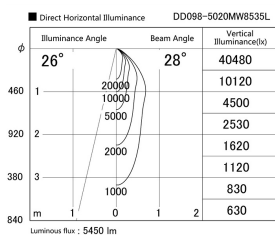

Item no. DD098-5020MW8535L

Series Name:  $\Phi$ 150 Spark (Swallow Cone)

Installation	Recessed mount
Type	
Fixture wattage	48.5W
Beam angle	28 deg
Color Temp.	3500K
CRI	Ra>85
Luminous	5448 lm
Body	Die-cast aluminum alloy
Body finish	N/A
Trim finish	White
Reflector finish	Mirror
IP Rate	IP20
Light source	COB module
Input Voltage	AC220~240V
Dimming Type	Non-Dimmable
Certificate	CE, CCC
Cut Hole	150mm

Height (Weight)	
65.3W	127 (1.4kg)
48.5W	127 (1.4kg)
44.3W	108 (1.2kg)
33.8W	108 (1.2kg)
30.3W	108 (1.2kg)
23.0W	78 (0.9kg)