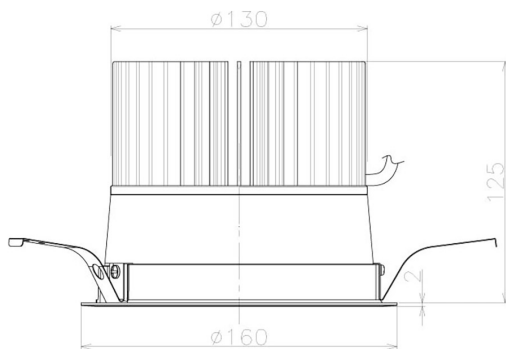

Item no. DD098-5020MW8535L

Series Name: Φ 150 Spark (Swallow Cone)

Installation	Recessed mount
Type	Φ 150 Spark (Swallow Cone)
Fixture wattage	48.5W
Beam angle	28 deg
Color Temp.	3500K
CRI	Ra>85
Luminous	5448 lm
Body	Die-cast aluminum alloy
Body finish	N/A
Trim finish	White
Reflector finish	Mirror
IP Rate	IP20
Light source	COB module
Input Voltage	AC220~240V
Dimming Type	Non-Dimmable
Certificate	CE, CCC
Cut Hole	150mm

Height (Weight)	
65.3W	127 (1.4kg)
48.5W	127 (1.4kg)
44.3W	108 (1.2kg)
33.8W	108 (1.2kg)
30.3W	108 (1.2kg)
23.0W	78 (0.9kg)