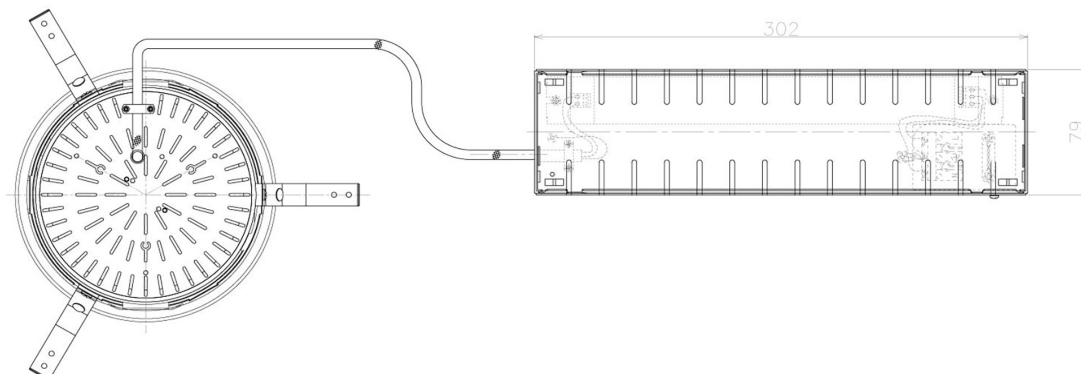

Item no. DD098-5020MW8535L

Series Name: Φ 150 Spark (Swallow Cone)

Installation	Recessed mount
Type	Φ 150 Spark (Swallow Cone)
Fixture wattage	48.5W
Beam angle	28 deg
Color Temp.	3500K
CRI	Ra>85
Luminous	5448 lm
Body	Die-cast aluminum alloy
Body finish	N/A
Trim finish	White
Reflector finish	Mirror
IP Rate	IP20
Light source	COB module
Input Voltage	AC220~240V
Dimming Type	Non-Dimmable
Certificate	CE, CCC
Cut Hole	150mm

Height (Weight)	
65.3W	127 (1.4kg)
48.5W	127 (1.4kg)
44.3W	108 (1.2kg)
33.8W	108 (1.2kg)
30.3W	108 (1.2kg)
23.0W	78 (0.9kg)