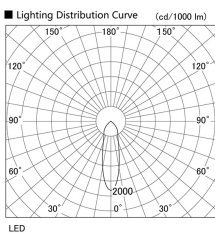

Item no. DD098-5020MW8540L

Series Name:  $\Phi$ 150 Spark (Swallow Cone)

Installation	Recessed mount
Type	
Fixture wattage	48.5W
Beam angle	28 deg
Color Temp.	4000K
CRI	Ra>85
Luminous	5501 lm
Body	Die-cast aluminum alloy
Body finish	N/A
Trim finish	White
Reflector finish	Mirror
IP Rate	IP20
Light source	COB module
Input Voltage	AC220~240V
Dimming Type	Non-Dimmable
Certificate	CE, CCC
Cut Hole	150mm

Height (Weight)	
65.3W	127 (1.4kg)
48.5W	127 (1.4kg)
44.3W	108 (1.2kg)
33.8W	108 (1.2kg)
30.3W	108 (1.2kg)
23.0W	78 (0.9kg)