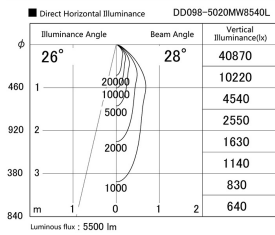

Item no. DD098-5020MW8540L

Series Name:  $\Phi$ 150 Spark (Swallow Cone)

Installation	Recessed mount
Type	
Fixture wattage	48.5W
Beam angle	28 deg
Color Temp.	4000K
CRI	Ra>85
Luminous	5501 lm
Body	Die-cast aluminum alloy
Body finish	N/A
Trim finish	White
Reflector finish	Mirror
IP Rate	IP20
Light source	COB module
Input Voltage	AC220~240V
Dimming Type	Non-Dimmable
Certificate	CE, CCC
Cut Hole	150mm

Height (Weight)	
65.3W	127 (1.4kg)
48.5W	127 (1.4kg)
44.3W	108 (1.2kg)
33.8W	108 (1.2kg)
30.3W	108 (1.2kg)
23.0W	78 (0.9kg)