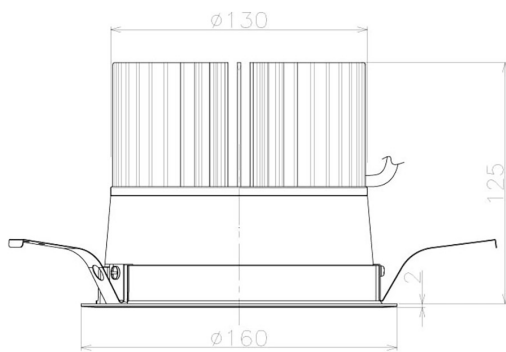

Item no. DD098-5020MW8540L

Series Name:  $\Phi$ 150 Spark (Swallow Cone)

Installation	Recessed mount
Type	
Fixture wattage	48.5W
Beam angle	28 deg
Color Temp.	4000K
CRI	Ra>85
Luminous	5501 lm
Body	Die-cast aluminum alloy
Body finish	N/A
Trim finish	White
Reflector finish	Mirror
IP Rate	IP20
Light source	COB module
Input Voltage	AC220~240V
Dimming Type	Non-Dimmable
Certificate	CE, CCC
Cut Hole	150mm

Height (Weight)	
65.3W	127 (1.4kg)
48.5W	127 (1.4kg)
44.3W	108 (1.2kg)
33.8W	108 (1.2kg)
30.3W	108 (1.2kg)
23.0W	78 (0.9kg)