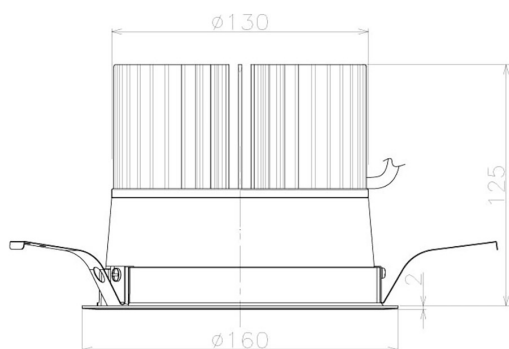

Item no. DD098-5020MW9027L

Series Name: Φ 150 Spark (Swallow Cone)

Installation	Recessed mount
Type	
Fixture wattage	48.5W
Beam angle	28 deg
Color Temp.	2700K
CRI	Ra>90
Luminous	4662 lm
Body	Die-cast aluminum alloy
Body finish	N/A
Trim finish	White
Reflector finish	Mirror
IP Rate	IP20
Light source	COB module
Input Voltage	AC220~240V
Dimming Type	Non-Dimmable
Certificate	CE, CCC
Cut Hole	150mm

Height (Weight)	
65.3W	127 (1.4kg)
48.5W	127 (1.4kg)
44.3W	108 (1.2kg)
33.8W	108 (1.2kg)
30.3W	108 (1.2kg)
23.0W	78 (0.9kg)