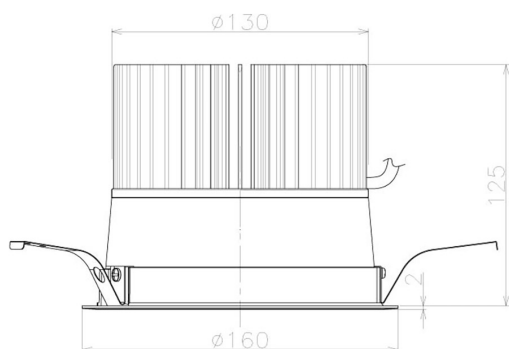

Item no. DD098-5020MW9027L

Series Name:  $\Phi$ 150 Spark (Swallow Cone)

Installation	Recessed mount
Type	$\Phi$ 150 Spark (Swallow Cone)
Fixture wattage	48.5W
Beam angle	28 deg
Color Temp.	2700K
CRI	Ra>90
Luminous	4662 lm
Body	Die-cast aluminum alloy
Body finish	N/A
Trim finish	White
Reflector finish	Mirror
IP Rate	IP20
Light source	COB module
Input Voltage	AC220~240V
Dimming Type	Non-Dimmable
Certificate	CE, CCC
Cut Hole	150mm

Height (Weight)	
65.3W	127 (1.4kg)
48.5W	127 (1.4kg)
44.3W	108 (1.2kg)
33.8W	108 (1.2kg)
30.3W	108 (1.2kg)
23.0W	78 (0.9kg)