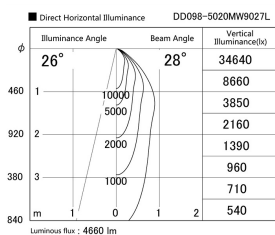

Item no. DD098-5020MW9027L

Series Name:  $\Phi$ 150 Spark (Swallow Cone)

Installation	Recessed mount
Type	$\Phi$ 150 Spark (Swallow Cone)
Fixture wattage	48.5W
Beam angle	28 deg
Color Temp.	2700K
CRI	Ra>90
Luminous	4662 lm
Body	Die-cast aluminum alloy
Body finish	N/A
Trim finish	White
Reflector finish	Mirror
IP Rate	IP20
Light source	COB module
Input Voltage	AC220~240V
Dimming Type	Non-Dimmable
Certificate	CE, CCC
Cut Hole	150mm

Height (Weight)	
65.3W	127 (1.4kg)
48.5W	127 (1.4kg)
44.3W	108 (1.2kg)
33.8W	108 (1.2kg)
30.3W	108 (1.2kg)
23.0W	78 (0.9kg)