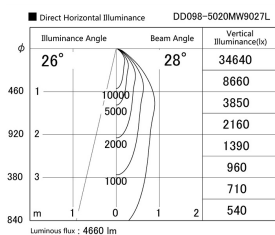

Item no. DD098-5020MW9027L

Series Name: Φ 150 Spark (Swallow Cone)

Installation	Recessed mount
Type	
Fixture wattage	48.5W
Beam angle	28 deg
Color Temp.	2700K
CRI	Ra>90
Luminous	4662 lm
Body	Die-cast aluminum alloy
Body finish	N/A
Trim finish	White
Reflector finish	Mirror
IP Rate	IP20
Light source	COB module
Input Voltage	AC220~240V
Dimming Type	Non-Dimmable
Certificate	CE, CCC
Cut Hole	150mm

Height (Weight)	
65.3W	127 (1.4kg)
48.5W	127 (1.4kg)
44.3W	108 (1.2kg)
33.8W	108 (1.2kg)
30.3W	108 (1.2kg)
23.0W	78 (0.9kg)