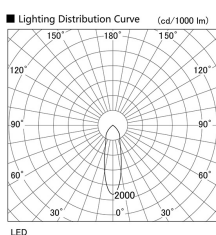

Item no. DD098-5020MW9027L

Series Name: Φ 150 Spark (Swallow Cone)

Installation	Recessed mount
Type	
Fixture wattage	48.5W
Beam angle	28 deg
Color Temp.	2700K
CRI	Ra>90
Luminous	4662 lm
Body	Die-cast aluminum alloy
Body finish	N/A
Trim finish	White
Reflector finish	Mirror
IP Rate	IP20
Light source	COB module
Input Voltage	AC220~240V
Dimming Type	Non-Dimmable
Certificate	CE, CCC
Cut Hole	150mm

Height (Weight)	
65.3W	127 (1.4kg)
48.5W	127 (1.4kg)
44.3W	108 (1.2kg)
33.8W	108 (1.2kg)
30.3W	108 (1.2kg)
23.0W	78 (0.9kg)