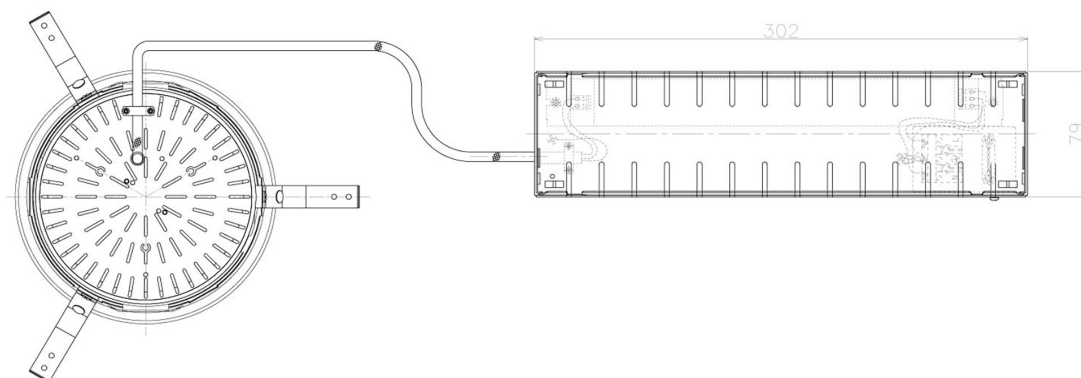

Item no. DD098-5020MW9027L

Series Name:  $\Phi$ 150 Spark (Swallow Cone)

Installation	Recessed mount
Type	$\Phi$ 150 Spark (Swallow Cone)
Fixture wattage	48.5W
Beam angle	28 deg
Color Temp.	2700K
CRI	Ra>90
Luminous	4662 lm
Body	Die-cast aluminum alloy
Body finish	N/A
Trim finish	White
Reflector finish	Mirror
IP Rate	IP20
Light source	COB module
Input Voltage	AC220~240V
Dimming Type	Non-Dimmable
Certificate	CE, CCC
Cut Hole	150mm

Height (Weight)	
65.3W	127 (1.4kg)
48.5W	127 (1.4kg)
44.3W	108 (1.2kg)
33.8W	108 (1.2kg)
30.3W	108 (1.2kg)
23.0W	78 (0.9kg)