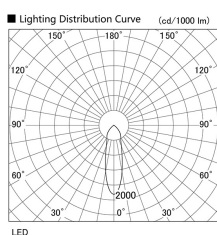

Item no. DD098-5020MW9027L

Series Name:  $\Phi$ 150 Spark (Swallow Cone)

Installation	Recessed mount
Type	$\Phi$ 150 Spark (Swallow Cone)
Fixture wattage	48.5W
Beam angle	28 deg
Color Temp.	2700K
CRI	Ra>90
Luminous	4662 lm
Body	Die-cast aluminum alloy
Body finish	N/A
Trim finish	White
Reflector finish	Mirror
IP Rate	IP20
Light source	COB module
Input Voltage	AC220~240V
Dimming Type	Non-Dimmable
Certificate	CE, CCC
Cut Hole	150mm

Height (Weight)	
65.3W	127 (1.4kg)
48.5W	127 (1.4kg)
44.3W	108 (1.2kg)
33.8W	108 (1.2kg)
30.3W	108 (1.2kg)
23.0W	78 (0.9kg)