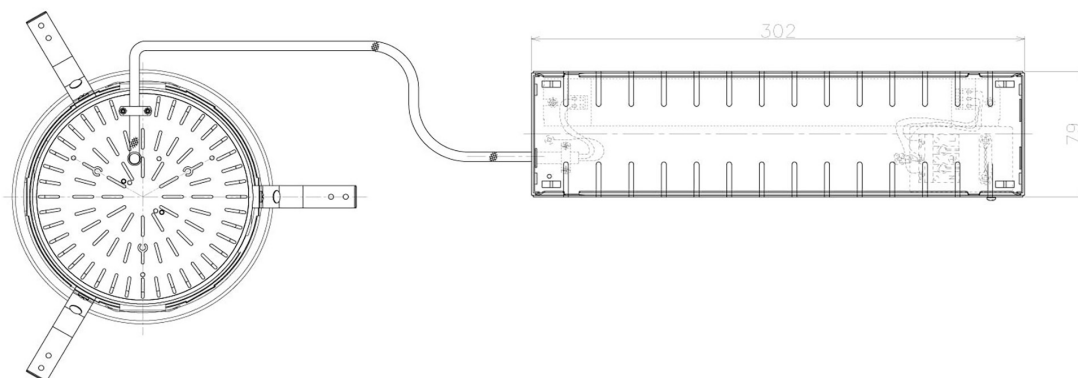

Item no. DD098-5020MW9035L

Series Name: Φ 150 Spark (Swallow Cone)

Installation	Recessed mount
Type	
Fixture wattage	48.5W
Beam angle	28 deg
Color Temp.	3500K
CRI	Ra>90
Luminous	4953 lm
Body	Die-cast aluminum alloy
Body finish	N/A
Trim finish	White
Reflector finish	Mirror
IP Rate	IP20
Light source	COB module
Input Voltage	AC220~240V
Dimming Type	Non-Dimmable
Certificate	CE, CCC
Cut Hole	150mm

Height (Weight)	
65.3W	127 (1.4kg)
48.5W	127 (1.4kg)
44.3W	108 (1.2kg)
33.8W	108 (1.2kg)
30.3W	108 (1.2kg)
23.0W	78 (0.9kg)