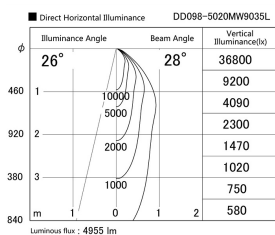

Item no. DD098-5020MW9035L

Series Name: $\Phi 150$ Spark (Swallow Cone)

Installation	Recessed mount
Type	
Fixture wattage	48.5W
Beam angle	28 deg
Color Temp.	3500K
CRI	Ra>90
Luminous	4953 lm
Body	Die-cast aluminum alloy
Body finish	N/A
Trim finish	White
Reflector finish	Mirror
IP Rate	IP20
Light source	COB module
Input Voltage	AC220~240V
Dimming Type	Non-Dimmable
Certificate	CE, CCC
Cut Hole	150mm

Height (Weight)	
65.3W	127 (1.4kg)
48.5W	127 (1.4kg)
44.3W	108 (1.2kg)
33.8W	108 (1.2kg)
30.3W	108 (1.2kg)
23.0W	78 (0.9kg)