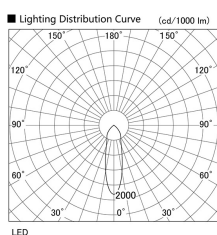

Item no. DD098-5020MW9035L

Series Name: $\Phi 150$ Spark (Swallow Cone)

Installation	Recessed mount
Type	
Fixture wattage	48.5W
Beam angle	28 deg
Color Temp.	3500K
CRI	Ra>90
Luminous	4953 lm
Body	Die-cast aluminum alloy
Body finish	N/A
Trim finish	White
Reflector finish	Mirror
IP Rate	IP20
Light source	COB module
Input Voltage	AC220~240V
Dimming Type	Non-Dimmable
Certificate	CE, CCC
Cut Hole	150mm

Height (Weight)	
65.3W	127 (1.4kg)
48.5W	127 (1.4kg)
44.3W	108 (1.2kg)
33.8W	108 (1.2kg)
30.3W	108 (1.2kg)
23.0W	78 (0.9kg)