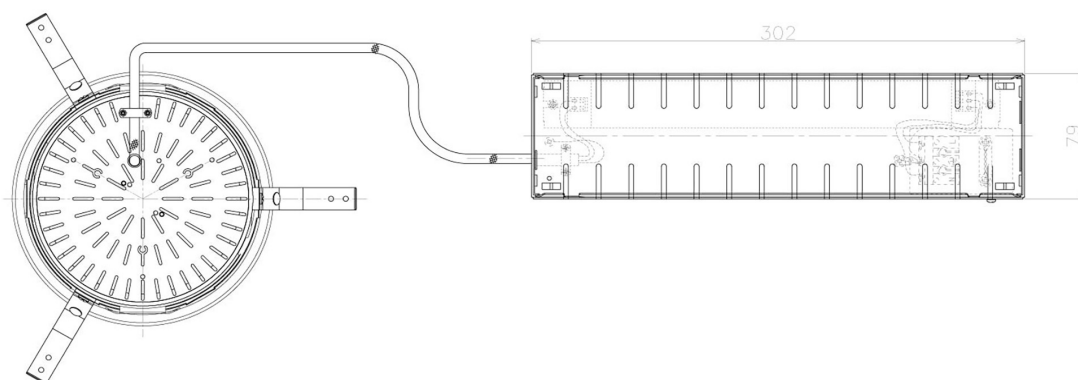

Item no. DD098-5020MW9035L

Series Name: $\Phi 150$ Spark (Swallow Cone)

Installation	Recessed mount
Type	
Fixture wattage	48.5W
Beam angle	28 deg
Color Temp.	3500K
CRI	Ra>90
Luminous	4953 lm
Body	Die-cast aluminum alloy
Body finish	N/A
Trim finish	White
Reflector finish	Mirror
IP Rate	IP20
Light source	COB module
Input Voltage	AC220~240V
Dimming Type	Non-Dimmable
Certificate	CE, CCC
Cut Hole	150mm

Height (Weight)	
65.3W	127 (1.4kg)
48.5W	127 (1.4kg)
44.3W	108 (1.2kg)
33.8W	108 (1.2kg)
30.3W	108 (1.2kg)
23.0W	78 (0.9kg)