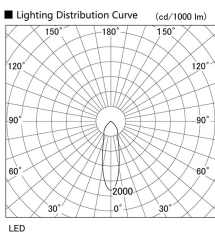

Item no. DD098-5020MW9035L

Series Name: Φ 150 Spark (Swallow Cone)

Installation	Recessed mount
Type	
Fixture wattage	48.5W
Beam angle	28 deg
Color Temp.	3500K
CRI	Ra>90
Luminous	4953 lm
Body	Die-cast aluminum alloy
Body finish	N/A
Trim finish	White
Reflector finish	Mirror
IP Rate	IP20
Light source	COB module
Input Voltage	AC220~240V
Dimming Type	Non-Dimmable
Certificate	CE, CCC
Cut Hole	150mm

Height (Weight)	
65.3W	127 (1.4kg)
48.5W	127 (1.4kg)
44.3W	108 (1.2kg)
33.8W	108 (1.2kg)
30.3W	108 (1.2kg)
23.0W	78 (0.9kg)