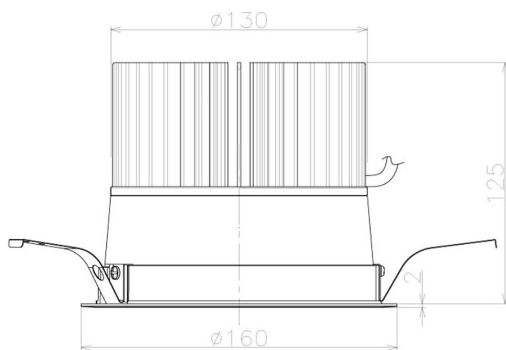

Item no. DD098-5020MW9035L

Series Name: Φ 150 Spark (Swallow Cone)

Installation	Recessed mount
Type	
Fixture wattage	48.5W
Beam angle	28 deg
Color Temp.	3500K
CRI	Ra>90
Luminous	4953 lm
Body	Die-cast aluminum alloy
Body finish	N/A
Trim finish	White
Reflector finish	Mirror
IP Rate	IP20
Light source	COB module
Input Voltage	AC220~240V
Dimming Type	Non-Dimmable
Certificate	CE, CCC
Cut Hole	150mm

Height (Weight)	
65.3W	127 (1.4kg)
48.5W	127 (1.4kg)
44.3W	108 (1.2kg)
33.8W	108 (1.2kg)
30.3W	108 (1.2kg)
23.0W	78 (0.9kg)