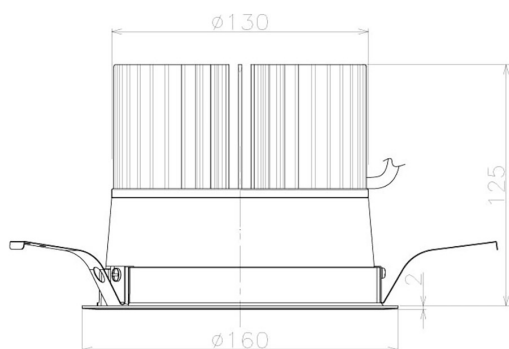

Item no. DD098-5020MW9035L

Series Name: $\Phi 150$ Spark (Swallow Cone)

Installation	Recessed mount
Type	
Fixture wattage	48.5W
Beam angle	28 deg
Color Temp.	3500K
CRI	Ra>90
Luminous	4953 lm
Body	Die-cast aluminum alloy
Body finish	N/A
Trim finish	White
Reflector finish	Mirror
IP Rate	IP20
Light source	COB module
Input Voltage	AC220~240V
Dimming Type	Non-Dimmable
Certificate	CE, CCC
Cut Hole	150mm

Height (Weight)	
65.3W	127 (1.4kg)
48.5W	127 (1.4kg)
44.3W	108 (1.2kg)
33.8W	108 (1.2kg)
30.3W	108 (1.2kg)
23.0W	78 (0.9kg)