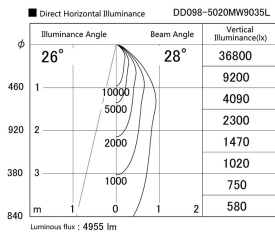

Item no. DD098-5020MW9035L

Series Name: Φ 150 Spark (Swallow Cone)

Installation	Recessed mount
Type	
Fixture wattage	48.5W
Beam angle	28 deg
Color Temp.	3500K
CRI	Ra>90
Luminous	4953 lm
Body	Die-cast aluminum alloy
Body finish	N/A
Trim finish	White
Reflector finish	Mirror
IP Rate	IP20
Light source	COB module
Input Voltage	AC220~240V
Dimming Type	Non-Dimmable
Certificate	CE, CCC
Cut Hole	150mm

Height (Weight)	
65.3W	127 (1.4kg)
48.5W	127 (1.4kg)
44.3W	108 (1.2kg)
33.8W	108 (1.2kg)
30.3W	108 (1.2kg)
23.0W	78 (0.9kg)