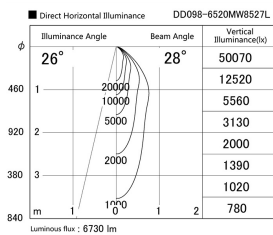

Item no. DD098-6520MW8527L

Series Name:  $\Phi$ 150 Spark (Swallow Cone)

Installation	Recessed mount
Type	
Fixture wattage	65.3W
Beam angle	28 deg
Color Temp.	2700K
CRI	Ra>85
Luminous	6731 lm
Body	Die-cast aluminum alloy
Body finish	N/A
Trim finish	White
Reflector finish	Mirror
IP Rate	IP20
Light source	COB module
Input Voltage	AC220~240V
Dimming Type	Non-Dimmable
Certificate	CE, CCC
Cut Hole	150mm

Height (Weight)	
65.3W	127 (1.4kg)
48.5W	127 (1.4kg)
44.3W	108 (1.2kg)
33.8W	108 (1.2kg)
30.3W	108 (1.2kg)
23.0W	78 (0.9kg)