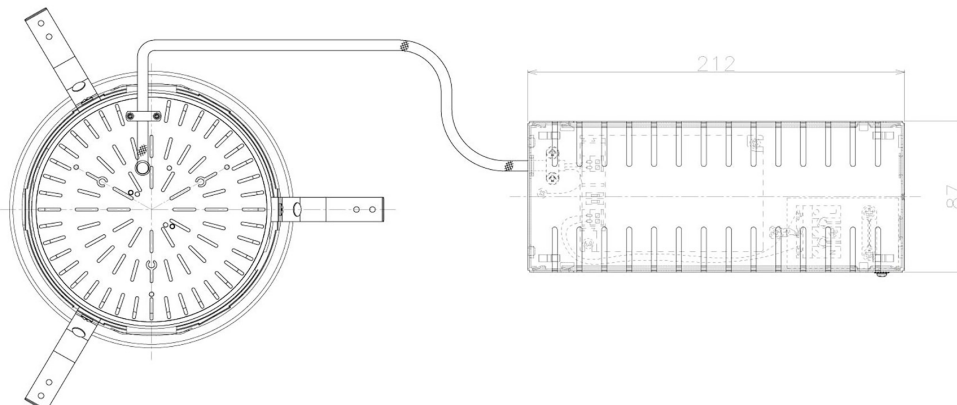

Item no. DD098-6520MW8527L

Series Name:  $\Phi$ 150 Spark (Swallow Cone)

Installation	Recessed mount
Type	
Fixture wattage	65.3W
Beam angle	28 deg
Color Temp.	2700K
CRI	Ra>85
Luminous	6731 lm
Body	Die-cast aluminum alloy
Body finish	N/A
Trim finish	White
Reflector finish	Mirror
IP Rate	IP20
Light source	COB module
Input Voltage	AC220~240V
Dimming Type	Non-Dimmable
Certificate	CE, CCC
Cut Hole	150mm

Height (Weight)	
65.3W	127 (1.4kg)
48.5W	127 (1.4kg)
44.3W	108 (1.2kg)
33.8W	108 (1.2kg)
30.3W	108 (1.2kg)
23.0W	78 (0.9kg)