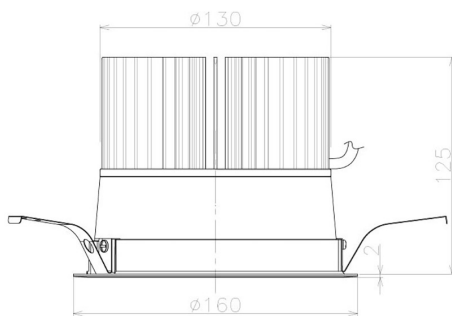

Item no. DD098-6520MW8527L

Series Name:  $\Phi$ 150 Spark (Swallow Cone)

Installation	Recessed mount
Type	
Fixture wattage	65.3W
Beam angle	28 deg
Color Temp.	2700K
CRI	Ra>85
Luminous	6731 lm
Body	Die-cast aluminum alloy
Body finish	N/A
Trim finish	White
Reflector finish	Mirror
IP Rate	IP20
Light source	COB module
Input Voltage	AC220~240V
Dimming Type	Non-Dimmable
Certificate	CE, CCC
Cut Hole	150mm

Height (Weight)	
65.3W	127 (1.4kg)
48.5W	127 (1.4kg)
44.3W	108 (1.2kg)
33.8W	108 (1.2kg)
30.3W	108 (1.2kg)
23.0W	78 (0.9kg)