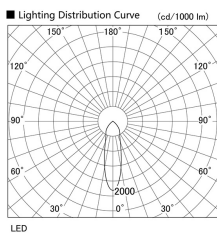

Item no. DD098-6520MW8527L

Series Name:  $\Phi$ 150 Spark (Swallow Cone)

Installation	Recessed mount
Type	
Fixture wattage	65.3W
Beam angle	28 deg
Color Temp.	2700K
CRI	Ra>85
Luminous	6731 lm
Body	Die-cast aluminum alloy
Body finish	N/A
Trim finish	White
Reflector finish	Mirror
IP Rate	IP20
Light source	COB module
Input Voltage	AC220~240V
Dimming Type	Non-Dimmable
Certificate	CE, CCC
Cut Hole	150mm

Height (Weight)	
65.3W	127 (1.4kg)
48.5W	127 (1.4kg)
44.3W	108 (1.2kg)
33.8W	108 (1.2kg)
30.3W	108 (1.2kg)
23.0W	78 (0.9kg)