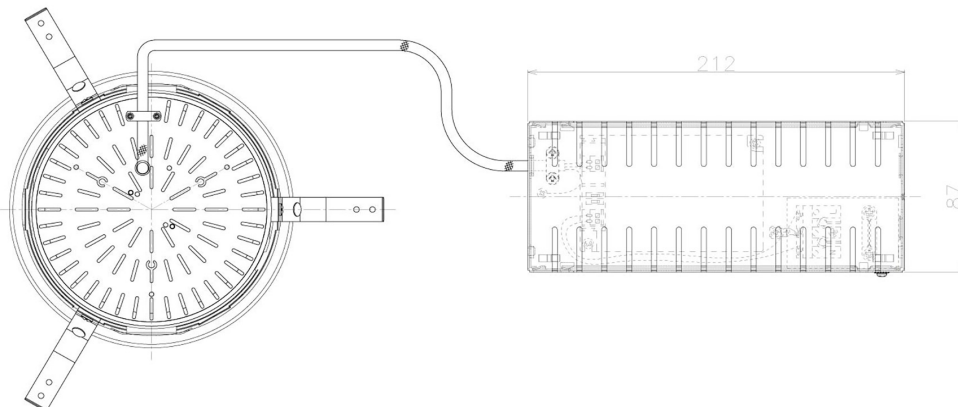

Item no. DD098-6520MW8530L

Series Name:  $\Phi$ 150 Spark (Swallow Cone)

Installation	Recessed mount
Type	
Fixture wattage	65.3W
Beam angle	28 deg
Color Temp.	3000K
CRI	Ra>85
Luminous	7011 lm
Body	Die-cast aluminum alloy
Body finish	N/A
Trim finish	White
Reflector finish	Mirror
IP Rate	IP20
Light source	COB module
Input Voltage	AC220~240V
Dimming Type	Non-Dimmable
Certificate	CE, CCC
Cut Hole	150mm

Height (Weight)	
65.3W	127 (1.4kg)
48.5W	127 (1.4kg)
44.3W	108 (1.2kg)
33.8W	108 (1.2kg)
30.3W	108 (1.2kg)
23.0W	78 (0.9kg)