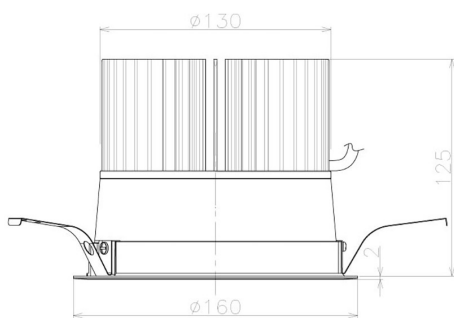

Item no. DD098-6520MW8530L

Series Name:  $\Phi$ 150 Spark (Swallow Cone)

Installation	Recessed mount
Type	
Fixture wattage	65.3W
Beam angle	28 deg
Color Temp.	3000K
CRI	Ra>85
Luminous	7011 lm
Body	Die-cast aluminum alloy
Body finish	N/A
Trim finish	White
Reflector finish	Mirror
IP Rate	IP20
Light source	COB module
Input Voltage	AC220~240V
Dimming Type	Non-Dimmable
Certificate	CE, CCC
Cut Hole	150mm

Height (Weight)	
65.3W	127 (1.4kg)
48.5W	127 (1.4kg)
44.3W	108 (1.2kg)
33.8W	108 (1.2kg)
30.3W	108 (1.2kg)
23.0W	78 (0.9kg)