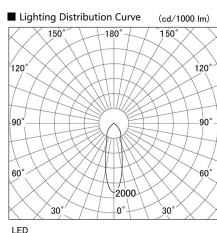

Item no. DD098-6520MW8530L

Series Name:  $\Phi$ 150 Spark (Swallow Cone)

Installation	Recessed mount
Type	
Fixture wattage	65.3W
Beam angle	28 deg
Color Temp.	3000K
CRI	Ra>85
Luminous	7011 lm
Body	Die-cast aluminum alloy
Body finish	N/A
Trim finish	White
Reflector finish	Mirror
IP Rate	IP20
Light source	COB module
Input Voltage	AC220~240V
Dimming Type	Non-Dimmable
Certificate	CE, CCC
Cut Hole	150mm

Height (Weight)	
65.3W	127 (1.4kg)
48.5W	127 (1.4kg)
44.3W	108 (1.2kg)
33.8W	108 (1.2kg)
30.3W	108 (1.2kg)
23.0W	78 (0.9kg)