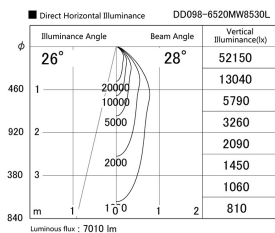

Item no. DD098-6520MW8530L

Series Name:  $\Phi$ 150 Spark (Swallow Cone)

Installation	Recessed mount
Type	
Fixture wattage	65.3W
Beam angle	28 deg
Color Temp.	3000K
CRI	Ra>85
Luminous	7011 lm
Body	Die-cast aluminum alloy
Body finish	N/A
Trim finish	White
Reflector finish	Mirror
IP Rate	IP20
Light source	COB module
Input Voltage	AC220~240V
Dimming Type	Non-Dimmable
Certificate	CE, CCC
Cut Hole	150mm

Height (Weight)	
65.3W	127 (1.4kg)
48.5W	127 (1.4kg)
44.3W	108 (1.2kg)
33.8W	108 (1.2kg)
30.3W	108 (1.2kg)
23.0W	78 (0.9kg)