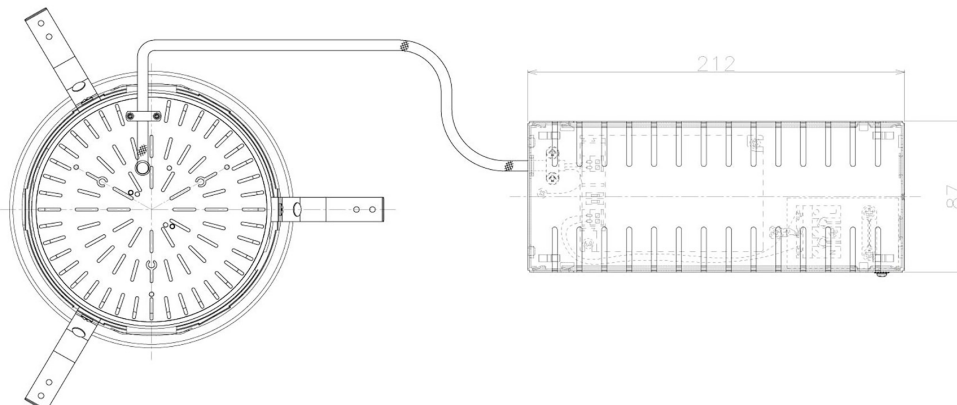

Item no. DD098-6520MW8535L

Series Name:  $\Phi$ 150 Spark (Swallow Cone)

Installation	Recessed mount
Type	
Fixture wattage	65.3W
Beam angle	28 deg
Color Temp.	3500K
CRI	Ra>85
Luminous	7151 lm
Body	Die-cast aluminum alloy
Body finish	N/A
Trim finish	White
Reflector finish	Mirror
IP Rate	IP20
Light source	COB module
Input Voltage	AC220~240V
Dimming Type	Non-Dimmable
Certificate	CE, CCC
Cut Hole	150mm

Height (Weight)	
65.3W	127 (1.4kg)
48.5W	127 (1.4kg)
44.3W	108 (1.2kg)
33.8W	108 (1.2kg)
30.3W	108 (1.2kg)
23.0W	78 (0.9kg)