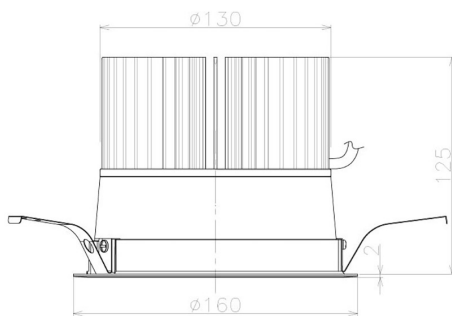

Item no. DD098-6520MW8535L

Series Name:  $\Phi$ 150 Spark (Swallow Cone)

Installation	Recessed mount
Type	
Fixture wattage	65.3W
Beam angle	28 deg
Color Temp.	3500K
CRI	Ra>85
Luminous	7151 lm
Body	Die-cast aluminum alloy
Body finish	N/A
Trim finish	White
Reflector finish	Mirror
IP Rate	IP20
Light source	COB module
Input Voltage	AC220~240V
Dimming Type	Non-Dimmable
Certificate	CE, CCC
Cut Hole	150mm

Height (Weight)	
65.3W	127 (1.4kg)
48.5W	127 (1.4kg)
44.3W	108 (1.2kg)
33.8W	108 (1.2kg)
30.3W	108 (1.2kg)
23.0W	78 (0.9kg)