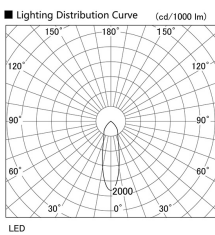

Item no. DD098-6520MW8535L

Series Name:  $\Phi$ 150 Spark (Swallow Cone)

Installation	Recessed mount
Type	
Fixture wattage	65.3W
Beam angle	28 deg
Color Temp.	3500K
CRI	Ra>85
Luminous	7151 lm
Body	Die-cast aluminum alloy
Body finish	N/A
Trim finish	White
Reflector finish	Mirror
IP Rate	IP20
Light source	COB module
Input Voltage	AC220~240V
Dimming Type	Non-Dimmable
Certificate	CE, CCC
Cut Hole	150mm

Height (Weight)	
65.3W	127 (1.4kg)
48.5W	127 (1.4kg)
44.3W	108 (1.2kg)
33.8W	108 (1.2kg)
30.3W	108 (1.2kg)
23.0W	78 (0.9kg)