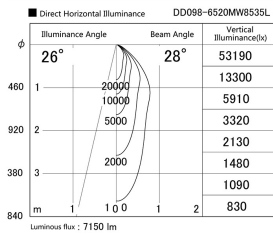

Item no. DD098-6520MW8535L

Series Name:  $\Phi$ 150 Spark (Swallow Cone)

Installation	Recessed mount
Type	
Fixture wattage	65.3W
Beam angle	28 deg
Color Temp.	3500K
CRI	Ra>85
Luminous	7151 lm
Body	Die-cast aluminum alloy
Body finish	N/A
Trim finish	White
Reflector finish	Mirror
IP Rate	IP20
Light source	COB module
Input Voltage	AC220~240V
Dimming Type	Non-Dimmable
Certificate	CE, CCC
Cut Hole	150mm

Height (Weight)	
65.3W	127 (1.4kg)
48.5W	127 (1.4kg)
44.3W	108 (1.2kg)
33.8W	108 (1.2kg)
30.3W	108 (1.2kg)
23.0W	78 (0.9kg)