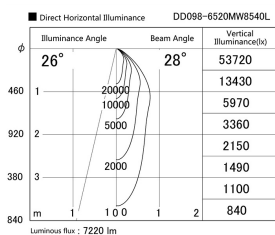

Item no. DD098-6520MW8540L

Series Name: Φ 150 Spark (Swallow Cone)

Installation	Recessed mount
Type	
Fixture wattage	65.3W
Beam angle	28 deg
Color Temp.	4000K
CRI	Ra>85
Luminous	7222 lm
Body	Die-cast aluminum alloy
Body finish	N/A
Trim finish	White
Reflector finish	Mirror
IP Rate	IP20
Light source	COB module
Input Voltage	AC220~240V
Dimming Type	Non-Dimmable
Certificate	CE, CCC
Cut Hole	150mm

Height (Weight)	
65.3W	127 (1.4kg)
48.5W	127 (1.4kg)
44.3W	108 (1.2kg)
33.8W	108 (1.2kg)
30.3W	108 (1.2kg)
23.0W	78 (0.9kg)