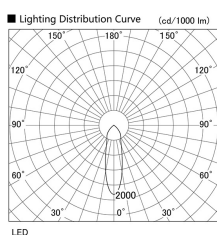

Item no. DD098-6520MW8540L

Series Name: Φ 150 Spark (Swallow Cone)

Installation	Recessed mount
Type	
Fixture wattage	65.3W
Beam angle	28 deg
Color Temp.	4000K
CRI	Ra>85
Luminous	7222 lm
Body	Die-cast aluminum alloy
Body finish	N/A
Trim finish	White
Reflector finish	Mirror
IP Rate	IP20
Light source	COB module
Input Voltage	AC220~240V
Dimming Type	Non-Dimmable
Certificate	CE, CCC
Cut Hole	150mm

Height (Weight)	
65.3W	127 (1.4kg)
48.5W	127 (1.4kg)
44.3W	108 (1.2kg)
33.8W	108 (1.2kg)
30.3W	108 (1.2kg)
23.0W	78 (0.9kg)