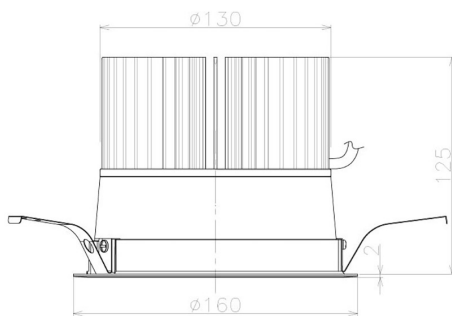

Item no. DD098-6520MW9027L

Series Name: Φ 150 Spark (Swallow Cone)

Installation	Recessed mount
Type	
Fixture wattage	65.3W
Beam angle	28 deg
Color Temp.	2700K
CRI	Ra>90
Luminous	6120 lm
Body	Die-cast aluminum alloy
Body finish	N/A
Trim finish	White
Reflector finish	Mirror
IP Rate	IP20
Light source	COB module
Input Voltage	AC220~240V
Dimming Type	Non-Dimmable
Certificate	CE, CCC
Cut Hole	150mm

Height (Weight)	
65.3W	127 (1.4kg)
48.5W	127 (1.4kg)
44.3W	108 (1.2kg)
33.8W	108 (1.2kg)
30.3W	108 (1.2kg)
23.0W	78 (0.9kg)