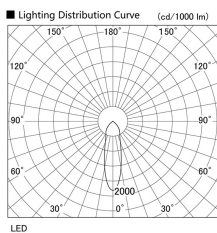

Item no. DD098-6520MW9027L

Series Name: Φ 150 Spark (Swallow Cone)

Installation	Recessed mount
Type	
Fixture wattage	65.3W
Beam angle	28 deg
Color Temp.	2700K
CRI	Ra>90
Luminous	6120 lm
Body	Die-cast aluminum alloy
Body finish	N/A
Trim finish	White
Reflector finish	Mirror
IP Rate	IP20
Light source	COB module
Input Voltage	AC220~240V
Dimming Type	Non-Dimmable
Certificate	CE, CCC
Cut Hole	150mm

Height (Weight)	
65.3W	127 (1.4kg)
48.5W	127 (1.4kg)
44.3W	108 (1.2kg)
33.8W	108 (1.2kg)
30.3W	108 (1.2kg)
23.0W	78 (0.9kg)