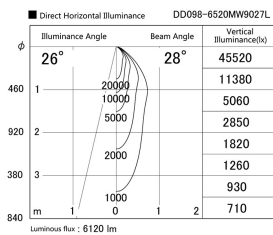

Item no. DD098-6520MW9027L

Series Name: Φ 150 Spark (Swallow Cone)

Installation	Recessed mount
Type	
Fixture wattage	65.3W
Beam angle	28 deg
Color Temp.	2700K
CRI	Ra>90
Luminous	6120 lm
Body	Die-cast aluminum alloy
Body finish	N/A
Trim finish	White
Reflector finish	Mirror
IP Rate	IP20
Light source	COB module
Input Voltage	AC220~240V
Dimming Type	Non-Dimmable
Certificate	CE, CCC
Cut Hole	150mm

Height (Weight)	
65.3W	127 (1.4kg)
48.5W	127 (1.4kg)
44.3W	108 (1.2kg)
33.8W	108 (1.2kg)
30.3W	108 (1.2kg)
23.0W	78 (0.9kg)