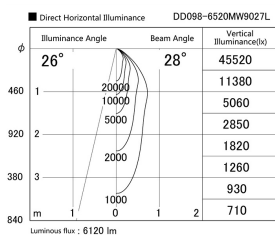

Item no. DD098-6520MW9027L

Series Name:  $\Phi$ 150 Spark (Swallow Cone)

Installation	Recessed mount
Type	
Fixture wattage	65.3W
Beam angle	28 deg
Color Temp.	2700K
CRI	Ra>90
Luminous	6120 lm
Body	Die-cast aluminum alloy
Body finish	N/A
Trim finish	White
Reflector finish	Mirror
IP Rate	IP20
Light source	COB module
Input Voltage	AC220~240V
Dimming Type	Non-Dimmable
Certificate	CE, CCC
Cut Hole	150mm

Height (Weight)	
65.3W	127 (1.4kg)
48.5W	127 (1.4kg)
44.3W	108 (1.2kg)
33.8W	108 (1.2kg)
30.3W	108 (1.2kg)
23.0W	78 (0.9kg)