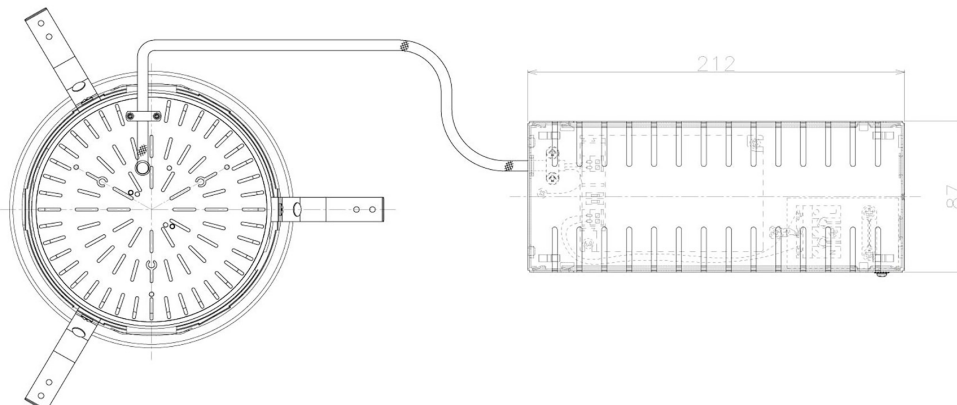

Item no. DD098-6520MW9027L

Series Name: Φ 150 Spark (Swallow Cone)

Installation	Recessed mount
Type	
Fixture wattage	65.3W
Beam angle	28 deg
Color Temp.	2700K
CRI	Ra>90
Luminous	6120 lm
Body	Die-cast aluminum alloy
Body finish	N/A
Trim finish	White
Reflector finish	Mirror
IP Rate	IP20
Light source	COB module
Input Voltage	AC220~240V
Dimming Type	Non-Dimmable
Certificate	CE, CCC
Cut Hole	150mm

Height (Weight)	
65.3W	127 (1.4kg)
48.5W	127 (1.4kg)
44.3W	108 (1.2kg)
33.8W	108 (1.2kg)
30.3W	108 (1.2kg)
23.0W	78 (0.9kg)