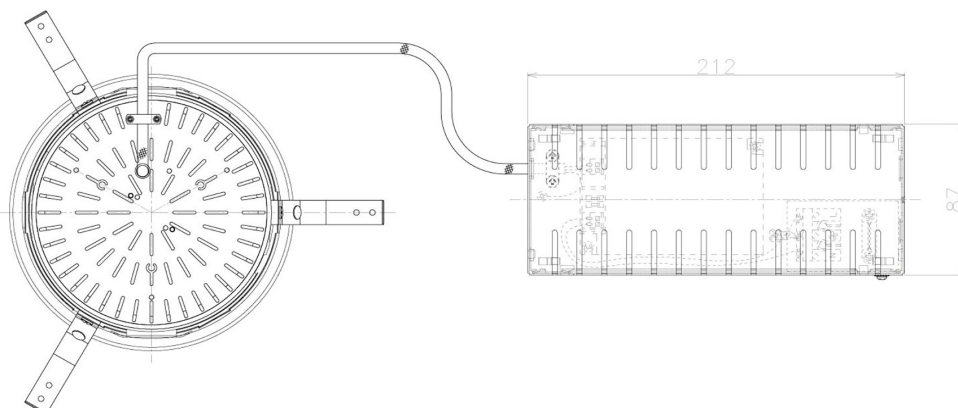

Item no. DD098-6520MW9027L

Series Name:  $\Phi$ 150 Spark (Swallow Cone)

Installation	Recessed mount
Type	
Fixture wattage	65.3W
Beam angle	28 deg
Color Temp.	2700K
CRI	Ra>90
Luminous	6120 lm
Body	Die-cast aluminum alloy
Body finish	N/A
Trim finish	White
Reflector finish	Mirror
IP Rate	IP20
Light source	COB module
Input Voltage	AC220~240V
Dimming Type	Non-Dimmable
Certificate	CE, CCC
Cut Hole	150mm

Height (Weight)	
65.3W	127 (1.4kg)
48.5W	127 (1.4kg)
44.3W	108 (1.2kg)
33.8W	108 (1.2kg)
30.3W	108 (1.2kg)
23.0W	78 (0.9kg)