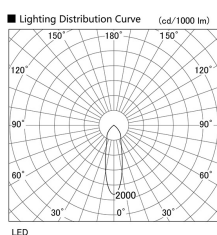

Item no. DD098-6520MW9027L

Series Name:  $\Phi$ 150 Spark (Swallow Cone)

Installation	Recessed mount
Type	
Fixture wattage	65.3W
Beam angle	28 deg
Color Temp.	2700K
CRI	Ra>90
Luminous	6120 lm
Body	Die-cast aluminum alloy
Body finish	N/A
Trim finish	White
Reflector finish	Mirror
IP Rate	IP20
Light source	COB module
Input Voltage	AC220~240V
Dimming Type	Non-Dimmable
Certificate	CE, CCC
Cut Hole	150mm

Height (Weight)	
65.3W	127 (1.4kg)
48.5W	127 (1.4kg)
44.3W	108 (1.2kg)
33.8W	108 (1.2kg)
30.3W	108 (1.2kg)
23.0W	78 (0.9kg)