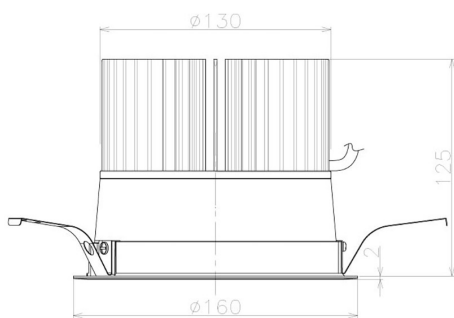

Item no. DD098-6520MW9027L

Series Name:  $\Phi$ 150 Spark (Swallow Cone)

Installation	Recessed mount
Type	
Fixture wattage	65.3W
Beam angle	28 deg
Color Temp.	2700K
CRI	Ra>90
Luminous	6120 lm
Body	Die-cast aluminum alloy
Body finish	N/A
Trim finish	White
Reflector finish	Mirror
IP Rate	IP20
Light source	COB module
Input Voltage	AC220~240V
Dimming Type	Non-Dimmable
Certificate	CE, CCC
Cut Hole	150mm

Height (Weight)	
65.3W	127 (1.4kg)
48.5W	127 (1.4kg)
44.3W	108 (1.2kg)
33.8W	108 (1.2kg)
30.3W	108 (1.2kg)
23.0W	78 (0.9kg)