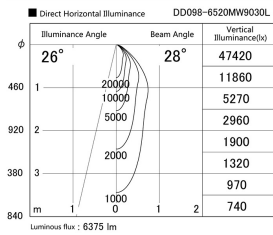

Item no. DD098-6520MW9030L

Series Name:  $\Phi$ 150 Spark (Swallow Cone)

Installation	Recessed mount
Type	
Fixture wattage	65.3W
Beam angle	28 deg
Color Temp.	3000K
CRI	Ra>90
Luminous	6375 lm
Body	Die-cast aluminum alloy
Body finish	N/A
Trim finish	White
Reflector finish	Mirror
IP Rate	IP20
Light source	COB module
Input Voltage	AC220~240V
Dimming Type	Non-Dimmable
Certificate	CE, CCC
Cut Hole	150mm

Height (Weight)	
65.3W	127 (1.4kg)
48.5W	127 (1.4kg)
44.3W	108 (1.2kg)
33.8W	108 (1.2kg)
30.3W	108 (1.2kg)
23.0W	78 (0.9kg)