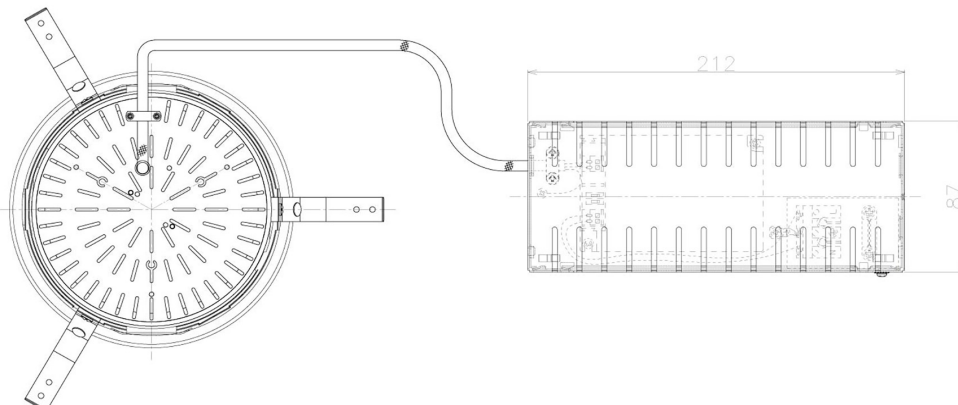

Item no. DD098-6520MW9030L

Series Name:  $\Phi$ 150 Spark (Swallow Cone)

Installation	Recessed mount
Type	
Fixture wattage	65.3W
Beam angle	28 deg
Color Temp.	3000K
CRI	Ra>90
Luminous	6375 lm
Body	Die-cast aluminum alloy
Body finish	N/A
Trim finish	White
Reflector finish	Mirror
IP Rate	IP20
Light source	COB module
Input Voltage	AC220~240V
Dimming Type	Non-Dimmable
Certificate	CE, CCC
Cut Hole	150mm

Height (Weight)	
65.3W	127 (1.4kg)
48.5W	127 (1.4kg)
44.3W	108 (1.2kg)
33.8W	108 (1.2kg)
30.3W	108 (1.2kg)
23.0W	78 (0.9kg)