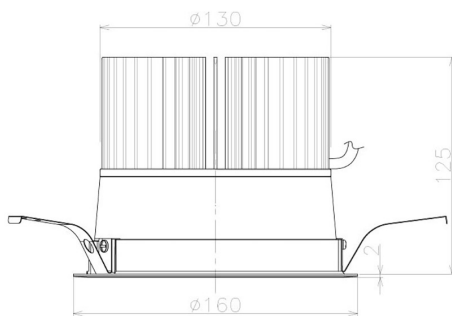

Item no. DD098-6520MW9030L

Series Name:  $\Phi$ 150 Spark (Swallow Cone)

Installation	Recessed mount
Type	
Fixture wattage	65.3W
Beam angle	28 deg
Color Temp.	3000K
CRI	Ra>90
Luminous	6375 lm
Body	Die-cast aluminum alloy
Body finish	N/A
Trim finish	White
Reflector finish	Mirror
IP Rate	IP20
Light source	COB module
Input Voltage	AC220~240V
Dimming Type	Non-Dimmable
Certificate	CE, CCC
Cut Hole	150mm

Height (Weight)	
65.3W	127 (1.4kg)
48.5W	127 (1.4kg)
44.3W	108 (1.2kg)
33.8W	108 (1.2kg)
30.3W	108 (1.2kg)
23.0W	78 (0.9kg)