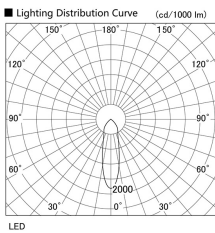

Item no. DD098-6520MW9030L

Series Name:  $\Phi$ 150 Spark (Swallow Cone)

Installation	Recessed mount
Type	
Fixture wattage	65.3W
Beam angle	28 deg
Color Temp.	3000K
CRI	Ra>90
Luminous	6375 lm
Body	Die-cast aluminum alloy
Body finish	N/A
Trim finish	White
Reflector finish	Mirror
IP Rate	IP20
Light source	COB module
Input Voltage	AC220~240V
Dimming Type	Non-Dimmable
Certificate	CE, CCC
Cut Hole	150mm

Height (Weight)	
65.3W	127 (1.4kg)
48.5W	127 (1.4kg)
44.3W	108 (1.2kg)
33.8W	108 (1.2kg)
30.3W	108 (1.2kg)
23.0W	78 (0.9kg)