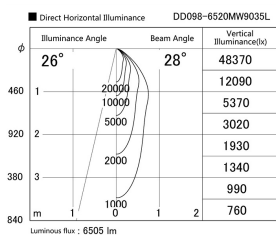

Item no. DD098-6520MW9035L

Series Name:  $\Phi$ 150 Spark (Swallow Cone)

Installation	Recessed mount
Type	$\Phi$ 150 Spark (Swallow Cone)
Fixture wattage	65.3W
Beam angle	28 deg
Color Temp.	3500K
CRI	Ra>90
Luminous	6503 lm
Body	Die-cast aluminum alloy
Body finish	N/A
Trim finish	White
Reflector finish	Mirror
IP Rate	IP20
Light source	COB module
Input Voltage	AC220~240V
Dimming Type	Non-Dimmable
Certificate	CE, CCC
Cut Hole	150mm

Height (Weight)	
65.3W	127 (1.4kg)
48.5W	127 (1.4kg)
44.3W	108 (1.2kg)
33.8W	108 (1.2kg)
30.3W	108 (1.2kg)
23.0W	78 (0.9kg)