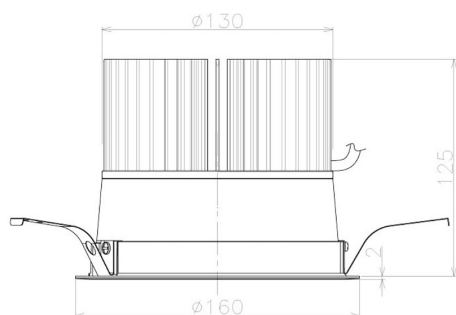

Item no. DD098-6520MW9035L

Series Name:  $\Phi$ 150 Spark (Swallow Cone)

Installation	Recessed mount
Type	$\Phi$ 150 Spark (Swallow Cone)
Fixture wattage	65.3W
Beam angle	28 deg
Color Temp.	3500K
CRI	Ra>90
Luminous	6503 lm
Body	Die-cast aluminum alloy
Body finish	N/A
Trim finish	White
Reflector finish	Mirror
IP Rate	IP20
Light source	COB module
Input Voltage	AC220~240V
Dimming Type	Non-Dimmable
Certificate	CE, CCC
Cut Hole	150mm

Height (Weight)	
65.3W	127 (1.4kg)
48.5W	127 (1.4kg)
44.3W	108 (1.2kg)
33.8W	108 (1.2kg)
30.3W	108 (1.2kg)
23.0W	78 (0.9kg)