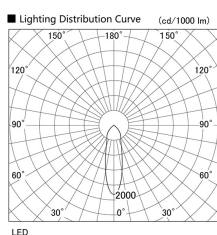

Item no. DD098-6520MW9035L

Series Name:  $\Phi$ 150 Spark (Swallow Cone)

Installation	Recessed mount
Type	$\Phi$ 150 Spark (Swallow Cone)
Fixture wattage	65.3W
Beam angle	28 deg
Color Temp.	3500K
CRI	Ra>90
Luminous	6503 lm
Body	Die-cast aluminum alloy
Body finish	N/A
Trim finish	White
Reflector finish	Mirror
IP Rate	IP20
Light source	COB module
Input Voltage	AC220~240V
Dimming Type	Non-Dimmable
Certificate	CE, CCC
Cut Hole	150mm

Height (Weight)	
65.3W	127 (1.4kg)
48.5W	127 (1.4kg)
44.3W	108 (1.2kg)
33.8W	108 (1.2kg)
30.3W	108 (1.2kg)
23.0W	78 (0.9kg)