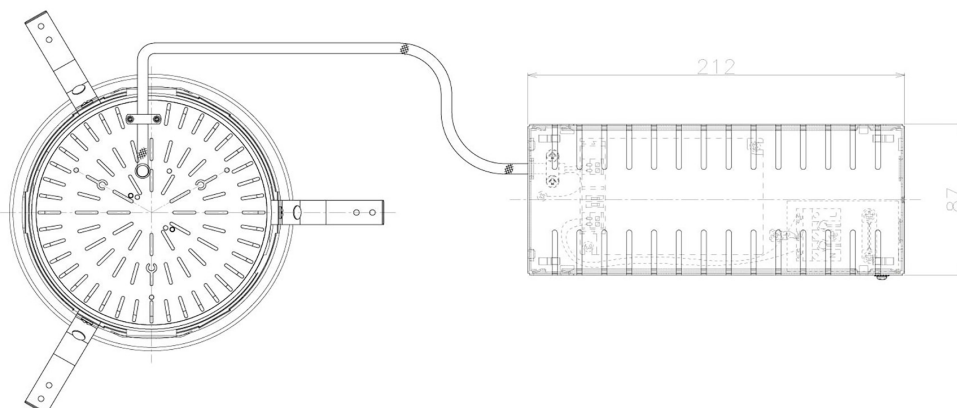

Item no. DD098-6520MW9035L

Series Name:  $\Phi$ 150 Spark (Swallow Cone)

Installation	Recessed mount
Type	$\Phi$ 150 Spark (Swallow Cone)
Fixture wattage	65.3W
Beam angle	28 deg
Color Temp.	3500K
CRI	Ra>90
Luminous	6503 lm
Body	Die-cast aluminum alloy
Body finish	N/A
Trim finish	White
Reflector finish	Mirror
IP Rate	IP20
Light source	COB module
Input Voltage	AC220~240V
Dimming Type	Non-Dimmable
Certificate	CE, CCC
Cut Hole	150mm

Height (Weight)	
65.3W	127 (1.4kg)
48.5W	127 (1.4kg)
44.3W	108 (1.2kg)
33.8W	108 (1.2kg)
30.3W	108 (1.2kg)
23.0W	78 (0.9kg)