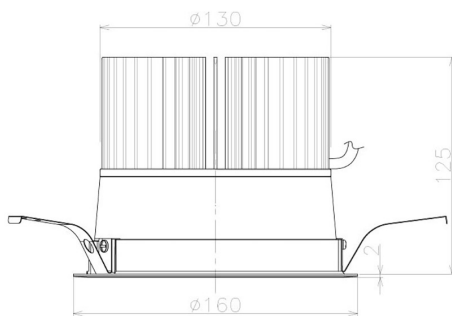

Item no. DD098-6520MW9035L

Series Name:  $\Phi$ 150 Spark (Swallow Cone)

Installation	Recessed mount
Type	
Fixture wattage	65.3W
Beam angle	28 deg
Color Temp.	3500K
CRI	Ra>90
Luminous	6503 lm
Body	Die-cast aluminum alloy
Body finish	N/A
Trim finish	White
Reflector finish	Mirror
IP Rate	IP20
Light source	COB module
Input Voltage	AC220~240V
Dimming Type	Non-Dimmable
Certificate	CE, CCC
Cut Hole	150mm

Height (Weight)	
65.3W	127 (1.4kg)
48.5W	127 (1.4kg)
44.3W	108 (1.2kg)
33.8W	108 (1.2kg)
30.3W	108 (1.2kg)
23.0W	78 (0.9kg)