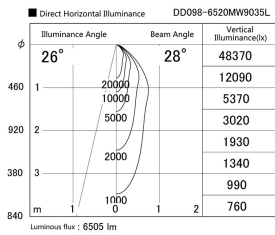

Item no. DD098-6520MW9035L

Series Name:  $\Phi$ 150 Spark (Swallow Cone)

Installation	Recessed mount
Type	
Fixture wattage	65.3W
Beam angle	28 deg
Color Temp.	3500K
CRI	Ra>90
Luminous	6503 lm
Body	Die-cast aluminum alloy
Body finish	N/A
Trim finish	White
Reflector finish	Mirror
IP Rate	IP20
Light source	COB module
Input Voltage	AC220~240V
Dimming Type	Non-Dimmable
Certificate	CE, CCC
Cut Hole	150mm

Height (Weight)	
65.3W	127 (1.4kg)
48.5W	127 (1.4kg)
44.3W	108 (1.2kg)
33.8W	108 (1.2kg)
30.3W	108 (1.2kg)
23.0W	78 (0.9kg)