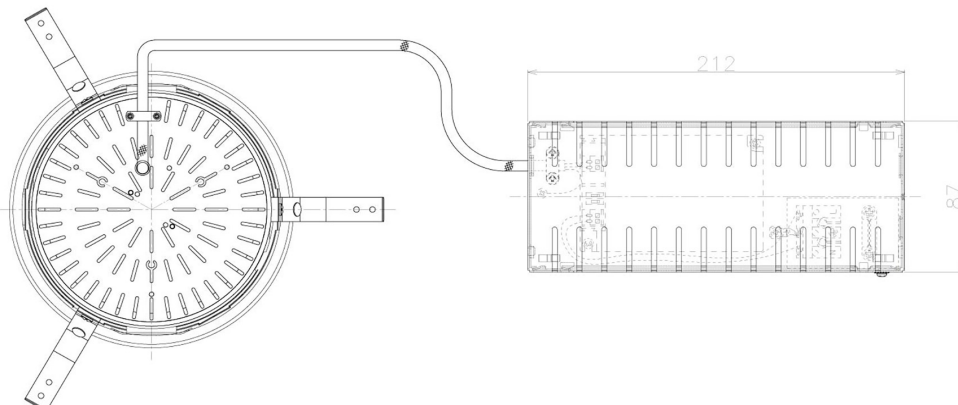

Item no. DD098-6520MW9035L

Series Name:  $\Phi$ 150 Spark (Swallow Cone)

Installation	Recessed mount
Type	
Fixture wattage	65.3W
Beam angle	28 deg
Color Temp.	3500K
CRI	Ra>90
Luminous	6503 lm
Body	Die-cast aluminum alloy
Body finish	N/A
Trim finish	White
Reflector finish	Mirror
IP Rate	IP20
Light source	COB module
Input Voltage	AC220~240V
Dimming Type	Non-Dimmable
Certificate	CE, CCC
Cut Hole	150mm

Height (Weight)	
65.3W	127 (1.4kg)
48.5W	127 (1.4kg)
44.3W	108 (1.2kg)
33.8W	108 (1.2kg)
30.3W	108 (1.2kg)
23.0W	78 (0.9kg)