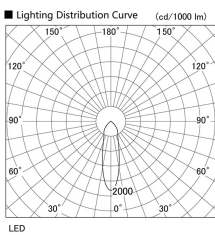

Item no. DD098-6520MW9035L

Series Name:  $\Phi$ 150 Spark (Swallow Cone)

Installation	Recessed mount
Type	
Fixture wattage	65.3W
Beam angle	28 deg
Color Temp.	3500K
CRI	Ra>90
Luminous	6503 lm
Body	Die-cast aluminum alloy
Body finish	N/A
Trim finish	White
Reflector finish	Mirror
IP Rate	IP20
Light source	COB module
Input Voltage	AC220~240V
Dimming Type	Non-Dimmable
Certificate	CE, CCC
Cut Hole	150mm

Height (Weight)	
65.3W	127 (1.4kg)
48.5W	127 (1.4kg)
44.3W	108 (1.2kg)
33.8W	108 (1.2kg)
30.3W	108 (1.2kg)
23.0W	78 (0.9kg)