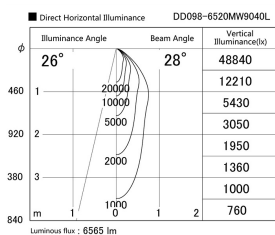

Item no. DD098-6520MW9040L

Series Name:  $\Phi$ 150 Spark (Swallow Cone)

Installation	Recessed mount
Type	
Fixture wattage	65.3W
Beam angle	28 deg
Color Temp.	4000K
CRI	Ra>90
Luminous	6566 lm
Body	Die-cast aluminum alloy
Body finish	N/A
Trim finish	White
Reflector finish	Mirror
IP Rate	IP20
Light source	COB module
Input Voltage	AC220~240V
Dimming Type	Non-Dimmable
Certificate	CE, CCC
Cut Hole	150mm

Height (Weight)	
65.3W	127 (1.4kg)
48.5W	127 (1.4kg)
44.3W	108 (1.2kg)
33.8W	108 (1.2kg)
30.3W	108 (1.2kg)
23.0W	78 (0.9kg)