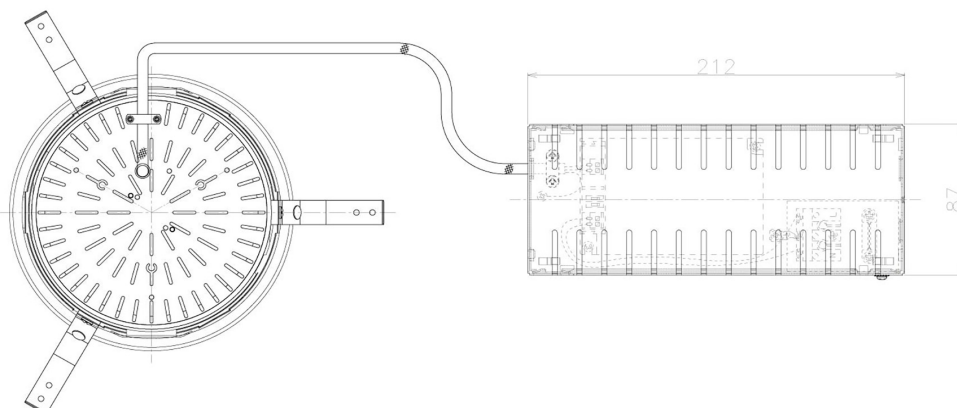

Item no. DD098-6520MW9040L

Series Name:  $\Phi$ 150 Spark (Swallow Cone)

Installation	Recessed mount
Type	
Fixture wattage	65.3W
Beam angle	28 deg
Color Temp.	4000K
CRI	Ra>90
Luminous	6566 lm
Body	Die-cast aluminum alloy
Body finish	N/A
Trim finish	White
Reflector finish	Mirror
IP Rate	IP20
Light source	COB module
Input Voltage	AC220~240V
Dimming Type	Non-Dimmable
Certificate	CE, CCC
Cut Hole	150mm

Height (Weight)	
65.3W	127 (1.4kg)
48.5W	127 (1.4kg)
44.3W	108 (1.2kg)
33.8W	108 (1.2kg)
30.3W	108 (1.2kg)
23.0W	78 (0.9kg)