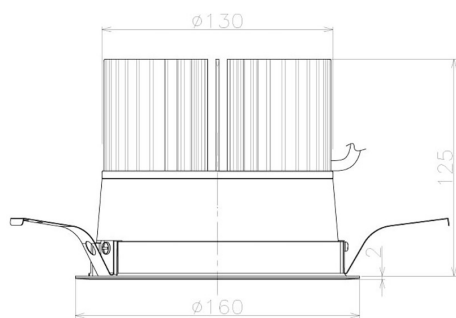

Item no. DD098-6520MW9040L

Series Name:  $\Phi$ 150 Spark (Swallow Cone)

Installation	Recessed mount
Type	
Fixture wattage	65.3W
Beam angle	28 deg
Color Temp.	4000K
CRI	Ra>90
Luminous	6566 lm
Body	Die-cast aluminum alloy
Body finish	N/A
Trim finish	White
Reflector finish	Mirror
IP Rate	IP20
Light source	COB module
Input Voltage	AC220~240V
Dimming Type	Non-Dimmable
Certificate	CE, CCC
Cut Hole	150mm

Height (Weight)	
65.3W	127 (1.4kg)
48.5W	127 (1.4kg)
44.3W	108 (1.2kg)
33.8W	108 (1.2kg)
30.3W	108 (1.2kg)
23.0W	78 (0.9kg)