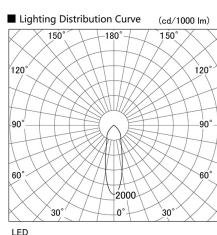

Item no. DD098-6520MW9040L

Series Name:  $\Phi$ 150 Spark (Swallow Cone)

Installation	Recessed mount
Type	
Fixture wattage	65.3W
Beam angle	28 deg
Color Temp.	4000K
CRI	Ra>90
Luminous	6566 lm
Body	Die-cast aluminum alloy
Body finish	N/A
Trim finish	White
Reflector finish	Mirror
IP Rate	IP20
Light source	COB module
Input Voltage	AC220~240V
Dimming Type	Non-Dimmable
Certificate	CE, CCC
Cut Hole	150mm

Height (Weight)	
65.3W	127 (1.4kg)
48.5W	127 (1.4kg)
44.3W	108 (1.2kg)
33.8W	108 (1.2kg)
30.3W	108 (1.2kg)
23.0W	78 (0.9kg)