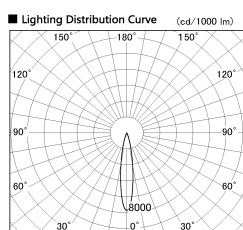

Item no. DD091-0520MB9027

Series Name: Φ 80 Series Lens Type, Antiglare

Installation	Recessed mount
Type	Φ 80 Series Lens Type, Antiglare
Fixture wattage	5W
Beam angle	15 deg
Color Temp.	2700K
CRI	Ra>90
Luminous	335 lm
Body	Die-cast aluminum alloy
Body finish	N/A
Trim finish	Black
Reflector finish	Mirror
IP Rate	IP20
Light source	COB module
Input Voltage	AC220~240V
Dimming Type	Non-Dimmable
Certificate	CE, CCC
Cut Hole	80mm

■ Direct Horizontal Illuminance DD091-0520MB9027

Illuminance Angle	Beam Angle	Vertical Illuminance (lx)
17°	17°	10480
1		2620
2		1160
3		660
4		420
5		290
6		210
7		160

Height (Weight)	
36.0W	162 (0.7kg)
28.5W	162 (0.7kg)
21.0W	122 (0.6kg)
14.2W	122 (0.6kg)
7.4W	102 (0.6kg)
5.0W	102 (0.4kg)