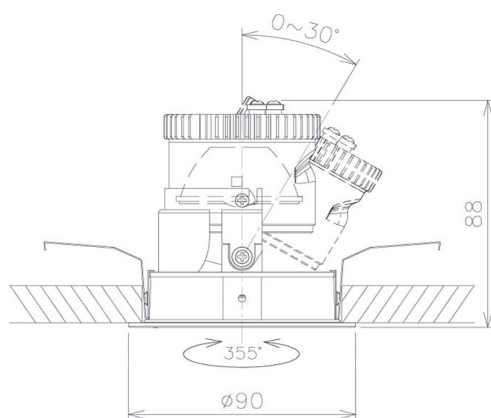

Item no. DD091-0520MB9027

Series Name: Φ 80 Series Lens Type, Antiglare

Installation	Recessed mount
Type	Φ 80 Series Lens Type, Antiglare
Fixture wattage	5W
Beam angle	15 deg
Color Temp.	2700K
CRI	Ra>90
Luminous	335 lm
Body	Die-cast aluminum alloy
Body finish	N/A
Trim finish	Black
Reflector finish	Mirror
IP Rate	IP20
Light source	COB module
Input Voltage	AC220~240V
Dimming Type	Non-Dimmable
Certificate	CE, CCC
Cut Hole	80mm

■ Direct Horizontal Illuminance DD091-0520MB9027

Illuminance Angle	Beam Angle	Vertical Illuminance (lx)
17°	17°	10480
1		2620
2		1160
3		660
4		420
5		290
6		210
7		160

Height (Weight)	
36.0W	162 (0.7kg)
28.5W	162 (0.7kg)
21.0W	122 (0.6kg)
14.2W	122 (0.6kg)
7.4W	102 (0.6kg)
5.0W	102 (0.4kg)