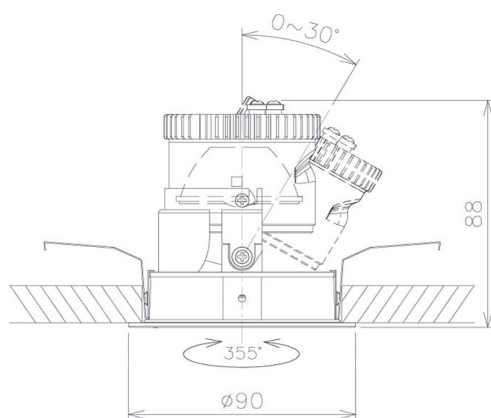

Item no. DD091-0520MB9030

Series Name: Φ 80 Series Lens Type, Antiglare

Installation	Recessed mount
Type	Φ 80 Series Lens Type, Antiglare
Fixture wattage	5W
Beam angle	15 deg
Color Temp.	3000K
CRI	Ra>90
Luminous	349 lm
Body	Die-cast aluminum alloy
Body finish	N/A
Trim finish	Black
Reflector finish	Mirror
IP Rate	IP20
Light source	COB module
Input Voltage	AC220~240V
Dimming Type	Non-Dimmable
Certificate	CE, CCC
Cut Hole	80mm

Height (Weight)	
36.0W	162 (0.7kg)
28.5W	162 (0.7kg)
21.0W	122 (0.6kg)
14.2W	122 (0.6kg)
7.4W	102 (0.6kg)
5.0W	102 (0.4kg)