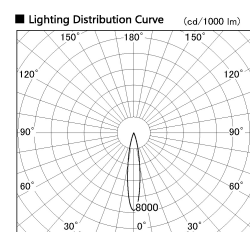

Item no. DD091-0520MB9030

Series Name: Φ 80 Series Lens Type, Antiglare

Installation	Recessed mount
Type	Φ 80 Series Lens Type, Antiglare
Fixture wattage	5W
Beam angle	15 deg
Color Temp.	3000K
CRI	Ra>90
Luminous	349 lm
Body	Die-cast aluminum alloy
Body finish	N/A
Trim finish	Black
Reflector finish	Mirror
IP Rate	IP20
Light source	COB module
Input Voltage	AC220~240V
Dimming Type	Non-Dimmable
Certificate	CE, CCC
Cut Hole	80mm

Height (Weight)	
36.0W	162 (0.7kg)
28.5W	162 (0.7kg)
21.0W	122 (0.6kg)
14.2W	122 (0.6kg)
7.4W	102 (0.6kg)
5.0W	102 (0.4kg)