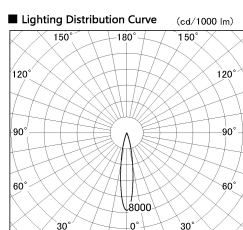

Item no. DD091-0520MB9030

Series Name: Φ 80 Series Lens Type, Antiglare

Installation	Recessed mount
Type	
Fixture wattage	5W
Beam angle	15 deg
Color Temp.	3000K
CRI	Ra>90
Luminous	349 lm
Body	Die-cast aluminum alloy
Body finish	N/A
Trim finish	Black
Reflector finish	Mirror
IP Rate	IP20
Light source	COB module
Input Voltage	AC220~240V
Dimming Type	Non-Dimmable
Certificate	CE, CCC
Cut Hole	80mm

Height (Weight)	
36.0W	162 (0.7kg)
28.5W	162 (0.7kg)
21.0W	122 (0.6kg)
14.2W	122 (0.6kg)
7.4W	102 (0.6kg)
5.0W	102 (0.4kg)