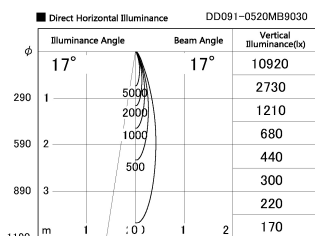

Item no. DD091-0520MB9030

Series Name: Φ 80 Series Lens Type, Antiglare

Installation	Recessed mount
Type	Φ 80 Series Lens Type, Antiglare
Fixture wattage	5W
Beam angle	15 deg
Color Temp.	3000K
CRI	Ra>90
Luminous	349 lm
Body	Die-cast aluminum alloy
Body finish	N/A
Trim finish	Black
Reflector finish	Mirror
IP Rate	IP20
Light source	COB module
Input Voltage	AC220~240V
Dimming Type	Non-Dimmable
Certificate	CE, CCC
Cut Hole	80mm

Height (Weight)	
36.0W	162 (0.7kg)
28.5W	162 (0.7kg)
21.0W	122 (0.6kg)
14.2W	122 (0.6kg)
7.4W	102 (0.6kg)
5.0W	102 (0.4kg)