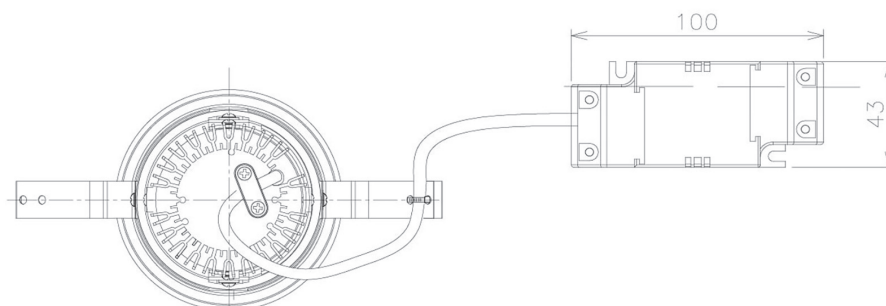

Item no. DD091-0520MB9030

Series Name: Φ 80 Series Lens Type, Antiglare

Installation	Recessed mount
Type	Φ 80 Series Lens Type, Antiglare
Fixture wattage	5W
Beam angle	15 deg
Color Temp.	3000K
CRI	Ra>90
Luminous	349 lm
Body	Die-cast aluminum alloy
Body finish	N/A
Trim finish	Black
Reflector finish	Mirror
IP Rate	IP20
Light source	COB module
Input Voltage	AC220~240V
Dimming Type	Non-Dimmable
Certificate	CE, CCC
Cut Hole	80mm

Height (Weight)	
36.0W	162 (0.7kg)
28.5W	162 (0.7kg)
21.0W	122 (0.6kg)
14.2W	122 (0.6kg)
7.4W	102 (0.6kg)
5.0W	102 (0.4kg)