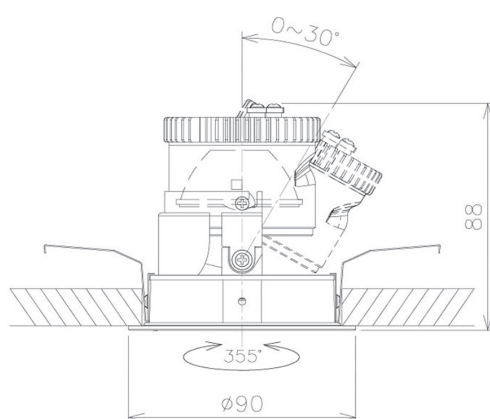

Item no. DD091-0520MB9030

Series Name: Φ 80 Series Lens Type, Antiglare

Installation	Recessed mount
Type	
Fixture wattage	5W
Beam angle	15 deg
Color Temp.	3000K
CRI	Ra>90
Luminous	349 lm
Body	Die-cast aluminum alloy
Body finish	N/A
Trim finish	Black
Reflector finish	Mirror
IP Rate	IP20
Light source	COB module
Input Voltage	AC220~240V
Dimming Type	Non-Dimmable
Certificate	CE, CCC
Cut Hole	80mm

Height (Weight)	
36.0W	162 (0.7kg)
28.5W	162 (0.7kg)
21.0W	122 (0.6kg)
14.2W	122 (0.6kg)
7.4W	102 (0.6kg)
5.0W	102 (0.4kg)