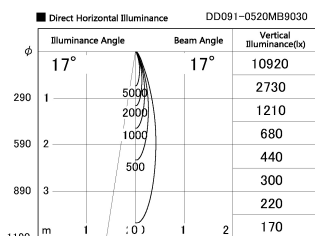

Item no. DD091-0520MB9030

Series Name: Φ 80 Series Lens Type, Antiglare

Installation	Recessed mount
Type	
Fixture wattage	5W
Beam angle	15 deg
Color Temp.	3000K
CRI	Ra>90
Luminous	349 lm
Body	Die-cast aluminum alloy
Body finish	N/A
Trim finish	Black
Reflector finish	Mirror
IP Rate	IP20
Light source	COB module
Input Voltage	AC220~240V
Dimming Type	Non-Dimmable
Certificate	CE, CCC
Cut Hole	80mm

Height (Weight)	
36.0W	162 (0.7kg)
28.5W	162 (0.7kg)
21.0W	122 (0.6kg)
14.2W	122 (0.6kg)
7.4W	102 (0.6kg)
5.0W	102 (0.4kg)