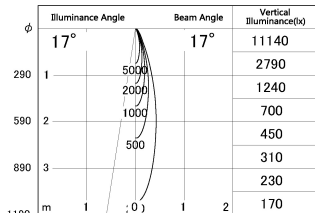

Item no. DD091-0520MB9035

Series Name:  $\Phi$ 80 Series Lens Type, Antiglare

■ Lighting Distribution Curve (cd/1000 lm)

■ Direct Horizontal Illuminance DD091-0520MB9035

Installation	Recessed mount
Type	
Fixture wattage	5W
Beam angle	15 deg
Color Temp.	3500K
CRI	Ra>90
Luminous	356 lm
Body	Die-cast aluminum alloy
Body finish	N/A
Trim finish	Black
Reflector finish	Mirror
IP Rate	IP20
Light source	COB module
Input Voltage	AC220~240V
Dimming Type	Non-Dimmable
Certificate	CE, CCC
Cut Hole	80mm

Height (Weight)	
36.0W	162 (0.7kg)
28.5W	162 (0.7kg)
21.0W	122 (0.6kg)
14.2W	122 (0.6kg)
7.4W	102 (0.6kg)
5.0W	102 (0.4kg)