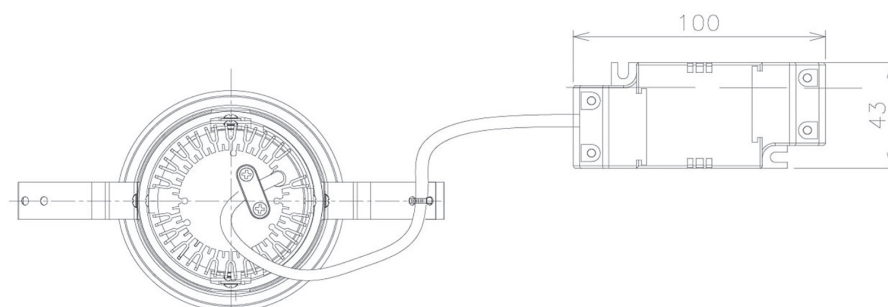

Item no. DD091-0520MB9035

Series Name:  $\Phi$ 80 Series Lens Type, Antiglare

■ Lighting Distribution Curve (cd/1000 lm)

■ Direct Horizontal Illuminance DD091-0520MB9035

Installation	Recessed mount
Type	
Fixture wattage	5W
Beam angle	15 deg
Color Temp.	3500K
CRI	Ra>90
Luminous	356 lm
Body	Die-cast aluminum alloy
Body finish	N/A
Trim finish	Black
Reflector finish	Mirror
IP Rate	IP20
Light source	COB module
Input Voltage	AC220~240V
Dimming Type	Non-Dimmable
Certificate	CE, CCC
Cut Hole	80mm

Height (Weight)	
36.0W	162 (0.7kg)
28.5W	162 (0.7kg)
21.0W	122 (0.6kg)
14.2W	122 (0.6kg)
7.4W	102 (0.6kg)
5.0W	102 (0.4kg)