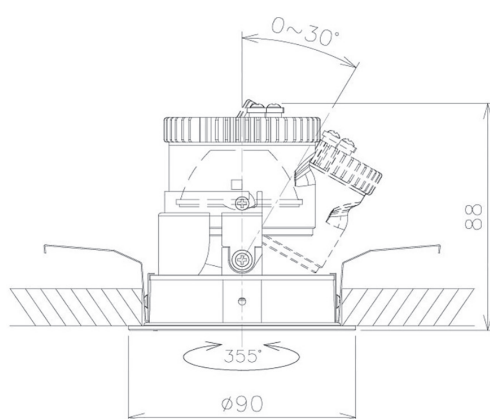

Item no. DD091-0520MB9035

Series Name:  $\Phi$ 80 Series Lens Type, Antiglare

■ Lighting Distribution Curve (cd/1000 lm)

■ Direct Horizontal Illuminance DD091-0520MB9035

Installation	Recessed mount
Type	
Fixture wattage	5W
Beam angle	15 deg
Color Temp.	3500K
CRI	Ra>90
Luminous	356 lm
Body	Die-cast aluminum alloy
Body finish	N/A
Trim finish	Black
Reflector finish	Mirror
IP Rate	IP20
Light source	COB module
Input Voltage	AC220~240V
Dimming Type	Non-Dimmable
Certificate	CE, CCC
Cut Hole	80mm

Height (Weight)	
36.0W	162 (0.7kg)
28.5W	162 (0.7kg)
21.0W	122 (0.6kg)
14.2W	122 (0.6kg)
7.4W	102 (0.6kg)
5.0W	102 (0.4kg)