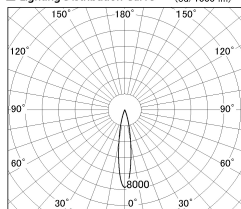

Item no. DD091-0520MB9035

Series Name:  $\Phi$ 80 Series Lens Type, Antiglare

■ Lighting Distribution Curve (cd/1000 lm)

■ Direct Horizontal Illuminance DD091-0520MB9035

Installation	Recessed mount
Type	
Fixture wattage	5W
Beam angle	15 deg
Color Temp.	3500K
CRI	Ra>90
Luminous	356 lm
Body	Die-cast aluminum alloy
Body finish	N/A
Trim finish	Black
Reflector finish	Mirror
IP Rate	IP20
Light source	COB module
Input Voltage	AC220~240V
Dimming Type	Non-Dimmable
Certificate	CE, CCC
Cut Hole	80mm

Height (Weight)	
36.0W	162 (0.7kg)
28.5W	162 (0.7kg)
21.0W	122 (0.6kg)
14.2W	122 (0.6kg)
7.4W	102 (0.6kg)
5.0W	102 (0.4kg)