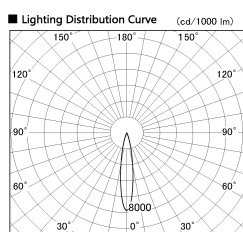

Item no. DD091-0520MB9040

Series Name:  $\Phi$ 80 Series Lens Type, Antiglare

Installation	Recessed mount
Type	
Fixture wattage	5W
Beam angle	15 deg
Color Temp.	4000K
CRI	Ra>90
Luminous	360 lm
Body	Die-cast aluminum alloy
Body finish	N/A
Trim finish	Black
Reflector finish	Mirror
IP Rate	IP20
Light source	COB module
Input Voltage	AC220~240V
Dimming Type	Non-Dimmable
Certificate	CE, CCC
Cut Hole	80mm

Height (Weight)	
36.0W	162 (0.7kg)
28.5W	162 (0.7kg)
21.0W	122 (0.6kg)
14.2W	122 (0.6kg)
7.4W	102 (0.6kg)
5.0W	102 (0.4kg)