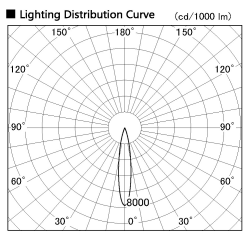

Item no. DD091-0520MB9040

Series Name: $\Phi 80$ Series Lens Type, Antiglare

Installation	Recessed mount
Type	$\Phi 80$ Series Lens Type, Antiglare
Fixture wattage	5W
Beam angle	15 deg
Color Temp.	4000K
CRI	Ra>90
Luminous	360 lm
Body	Die-cast aluminum alloy
Body finish	N/A
Trim finish	Black
Reflector finish	Mirror
IP Rate	IP20
Light source	COB module
Input Voltage	AC220~240V
Dimming Type	Non-Dimmable
Certificate	CE, CCC
Cut Hole	80mm

Height (Weight)	
36.0W	162 (0.7kg)
28.5W	162 (0.7kg)
21.0W	122 (0.6kg)
14.2W	122 (0.6kg)
7.4W	102 (0.6kg)
5.0W	102 (0.4kg)