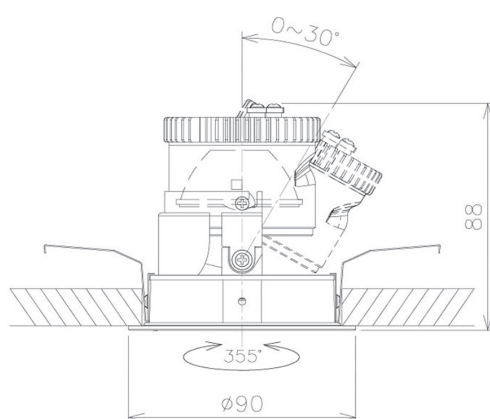

Item no. DD091-0520MB9040

Series Name:  $\Phi$ 80 Series Lens Type, Antiglare

Installation	Recessed mount
Type	
Fixture wattage	5W
Beam angle	15 deg
Color Temp.	4000K
CRI	Ra>90
Luminous	360 lm
Body	Die-cast aluminum alloy
Body finish	N/A
Trim finish	Black
Reflector finish	Mirror
IP Rate	IP20
Light source	COB module
Input Voltage	AC220~240V
Dimming Type	Non-Dimmable
Certificate	CE, CCC
Cut Hole	80mm

Height (Weight)	
36.0W	162 (0.7kg)
28.5W	162 (0.7kg)
21.0W	122 (0.6kg)
14.2W	122 (0.6kg)
7.4W	102 (0.6kg)
5.0W	102 (0.4kg)