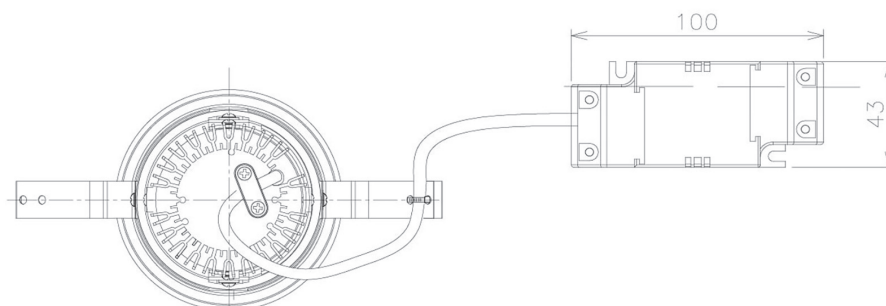

Item no. DD091-0520MB9040

Series Name: $\Phi 80$ Series Lens Type, Antiglare

Installation	Recessed mount
Type	$\Phi 80$ Series Lens Type, Antiglare
Fixture wattage	5W
Beam angle	15 deg
Color Temp.	4000K
CRI	Ra>90
Luminous	360 lm
Body	Die-cast aluminum alloy
Body finish	N/A
Trim finish	Black
Reflector finish	Mirror
IP Rate	IP20
Light source	COB module
Input Voltage	AC220~240V
Dimming Type	Non-Dimmable
Certificate	CE, CCC
Cut Hole	80mm

Height (Weight)	
36.0W	162 (0.7kg)
28.5W	162 (0.7kg)
21.0W	122 (0.6kg)
14.2W	122 (0.6kg)
7.4W	102 (0.6kg)
5.0W	102 (0.4kg)