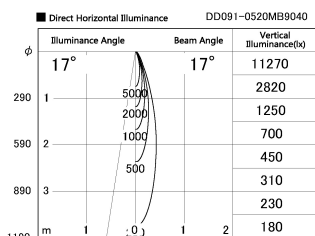

Item no. DD091-0520MB9040

Series Name:  $\Phi$ 80 Series Lens Type, Antiglare

Installation	Recessed mount
Type	
Fixture wattage	5W
Beam angle	15 deg
Color Temp.	4000K
CRI	Ra>90
Luminous	360 lm
Body	Die-cast aluminum alloy
Body finish	N/A
Trim finish	Black
Reflector finish	Mirror
IP Rate	IP20
Light source	COB module
Input Voltage	AC220~240V
Dimming Type	Non-Dimmable
Certificate	CE, CCC
Cut Hole	80mm

Height (Weight)	
36.0W	162 (0.7kg)
28.5W	162 (0.7kg)
21.0W	122 (0.6kg)
14.2W	122 (0.6kg)
7.4W	102 (0.6kg)
5.0W	102 (0.4kg)