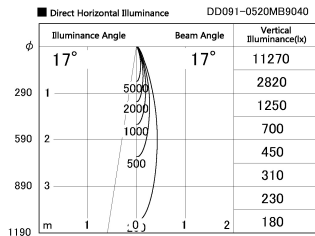

Item no. DD091-0520MB9040

Series Name: $\Phi 80$ Series Lens Type, Antiglare

Installation	Recessed mount
Type	$\Phi 80$ Series Lens Type, Antiglare
Fixture wattage	5W
Beam angle	15 deg
Color Temp.	4000K
CRI	Ra>90
Luminous	360 lm
Body	Die-cast aluminum alloy
Body finish	N/A
Trim finish	Black
Reflector finish	Mirror
IP Rate	IP20
Light source	COB module
Input Voltage	AC220~240V
Dimming Type	Non-Dimmable
Certificate	CE, CCC
Cut Hole	80mm

Height (Weight)	
36.0W	162 (0.7kg)
28.5W	162 (0.7kg)
21.0W	122 (0.6kg)
14.2W	122 (0.6kg)
7.4W	102 (0.6kg)
5.0W	102 (0.4kg)