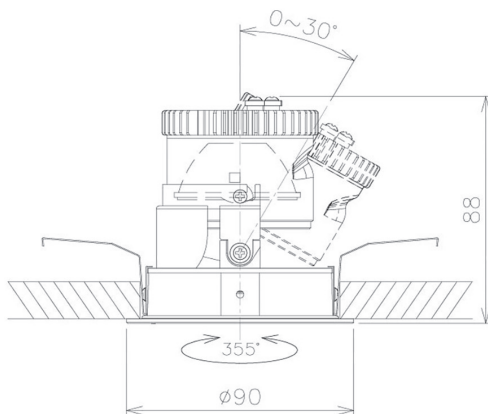

Item no. DD091-0520MB9040

Series Name: $\Phi 80$ Series Lens Type, Antiglare

Installation	Recessed mount
Type	$\Phi 80$ Series Lens Type, Antiglare
Fixture wattage	5W
Beam angle	15 deg
Color Temp.	4000K
CRI	Ra>90
Luminous	360 lm
Body	Die-cast aluminum alloy
Body finish	N/A
Trim finish	Black
Reflector finish	Mirror
IP Rate	IP20
Light source	COB module
Input Voltage	AC220~240V
Dimming Type	Non-Dimmable
Certificate	CE, CCC
Cut Hole	80mm

Height (Weight)	
36.0W	162 (0.7kg)
28.5W	162 (0.7kg)
21.0W	122 (0.6kg)
14.2W	122 (0.6kg)
7.4W	102 (0.6kg)
5.0W	102 (0.4kg)